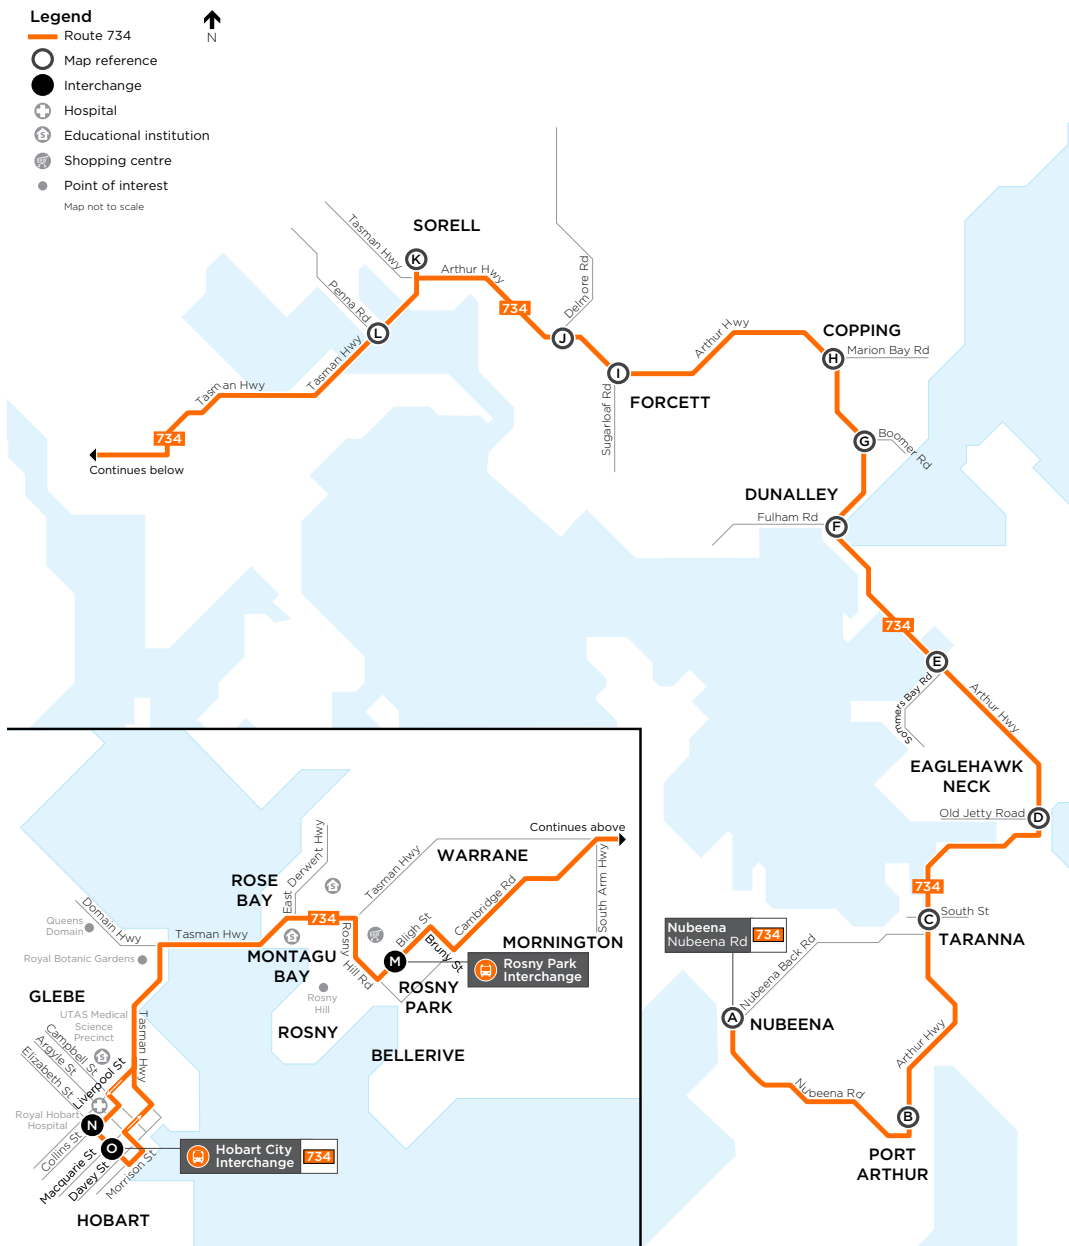

EFFECTIVE 20 JANUARY 2019

734

Tasman Peninsula to Hobart

ROUTE NUMBER | ROUTE

734 Nubeena to Hobart

BUS ROUTE MAP

WHO OPERATES MY SERVICE?

734
tassielink.com.au
1300 300 520

Online trip information
transport.tas.gov.au