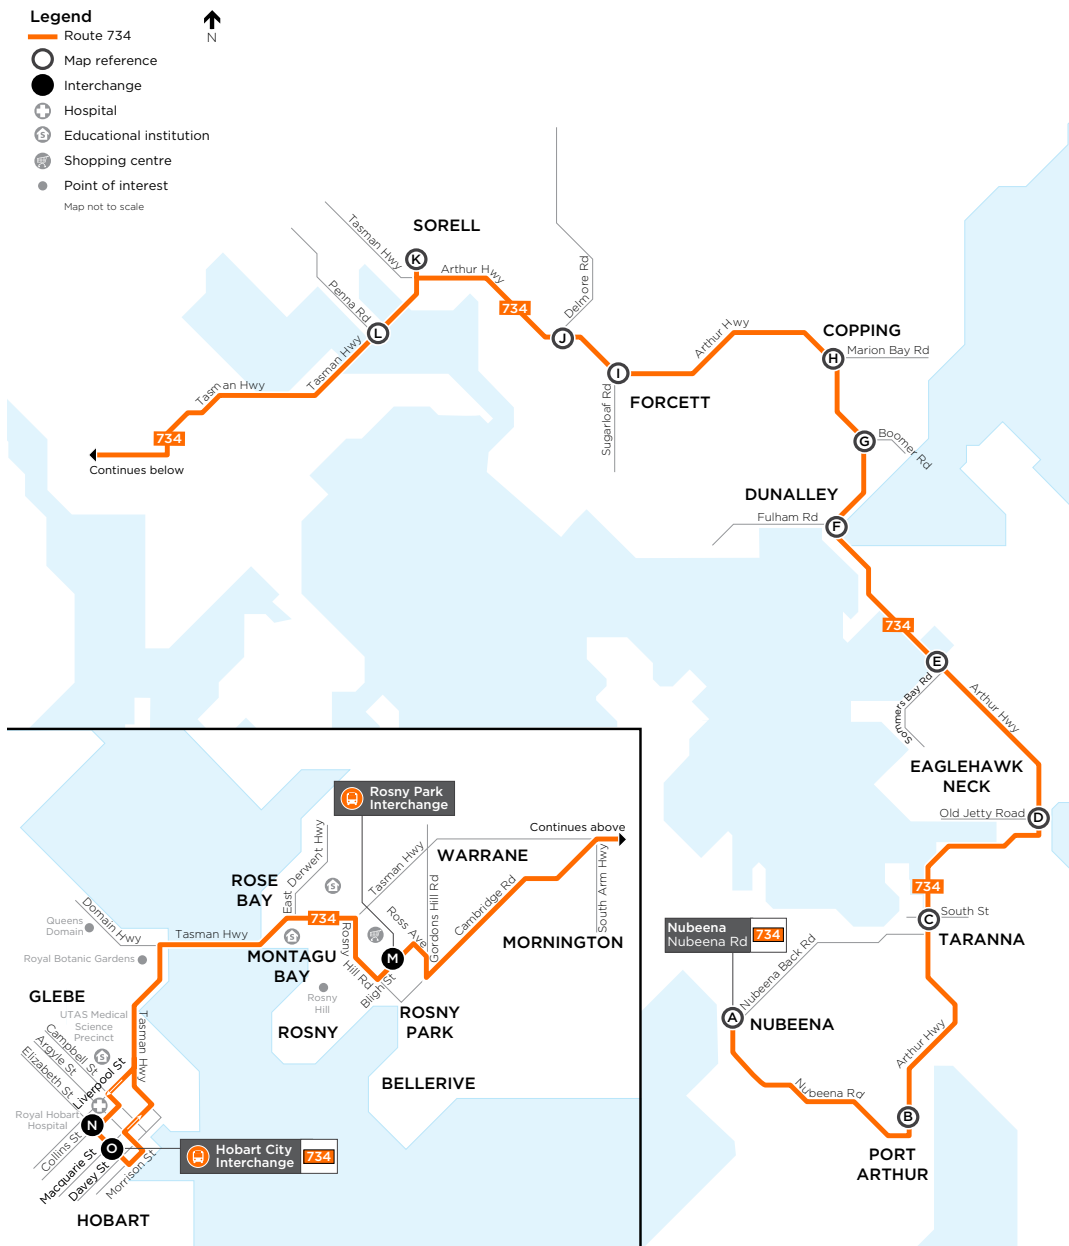

EFFECTIVE 18 AUGUST 2019

734

Tasman Peninsula to Hobart

ROUTE NUMBER | ROUTE

734 Nubeena to Hobart

BUS ROUTE MAP

WHO OPERATES MY SERVICE?

734
tassielink.com.au
1300 300 520

ACCESSIBLE SERVICE

All services are operated by wheelchair accessible vehicles.

Online trip information
transport.tas.gov.au