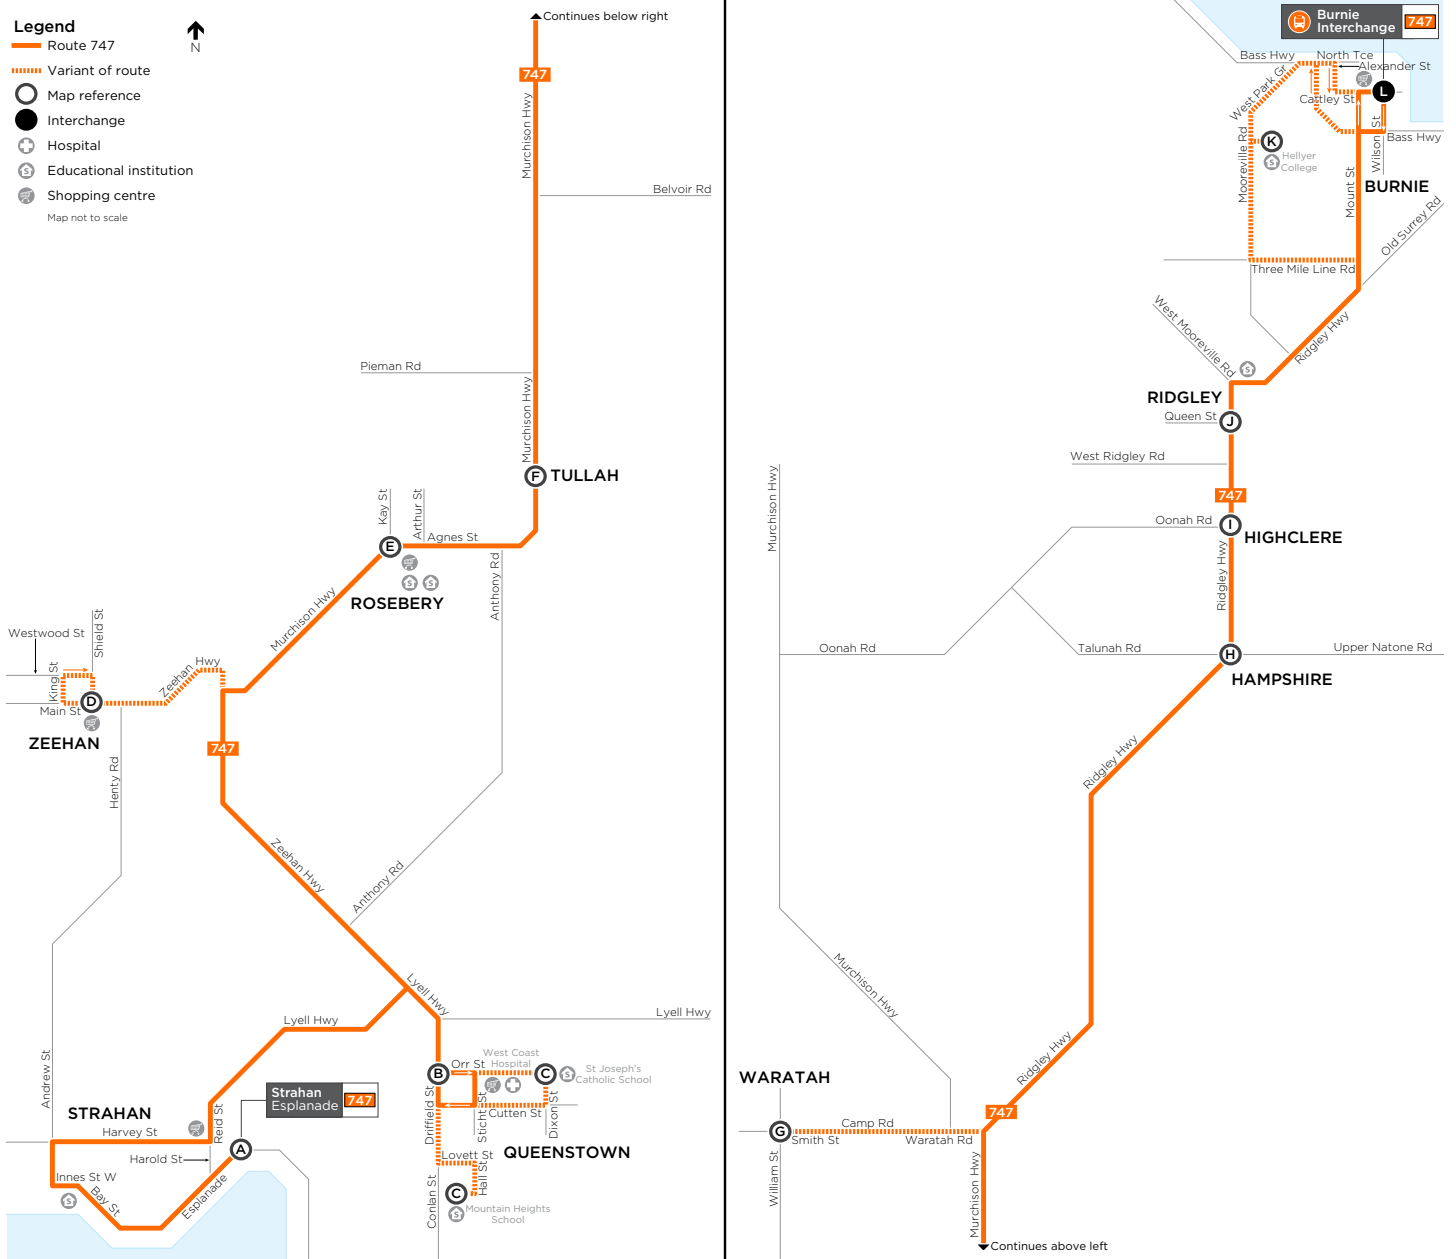

# West Coast to Burnie

ROUTE NUMBER | ROUTE

### BUS ROUTE MAP

#### Legend

- Route 747
  - Variant of route
  - Map reference
  - Interchange
  - Hospital
  - Educational institution
  - Shopping centre
- Map not to scale

Service only stops at points shown on map

Connect to the Redline inter-city service for travel through to Devonport, Launceston and Hobart. For more information on travel options visit [www.transport.tas.gov.au](http://www.transport.tas.gov.au). To access the inter-city timetable visit [www.tasredline.com.au](http://www.tasredline.com.au)