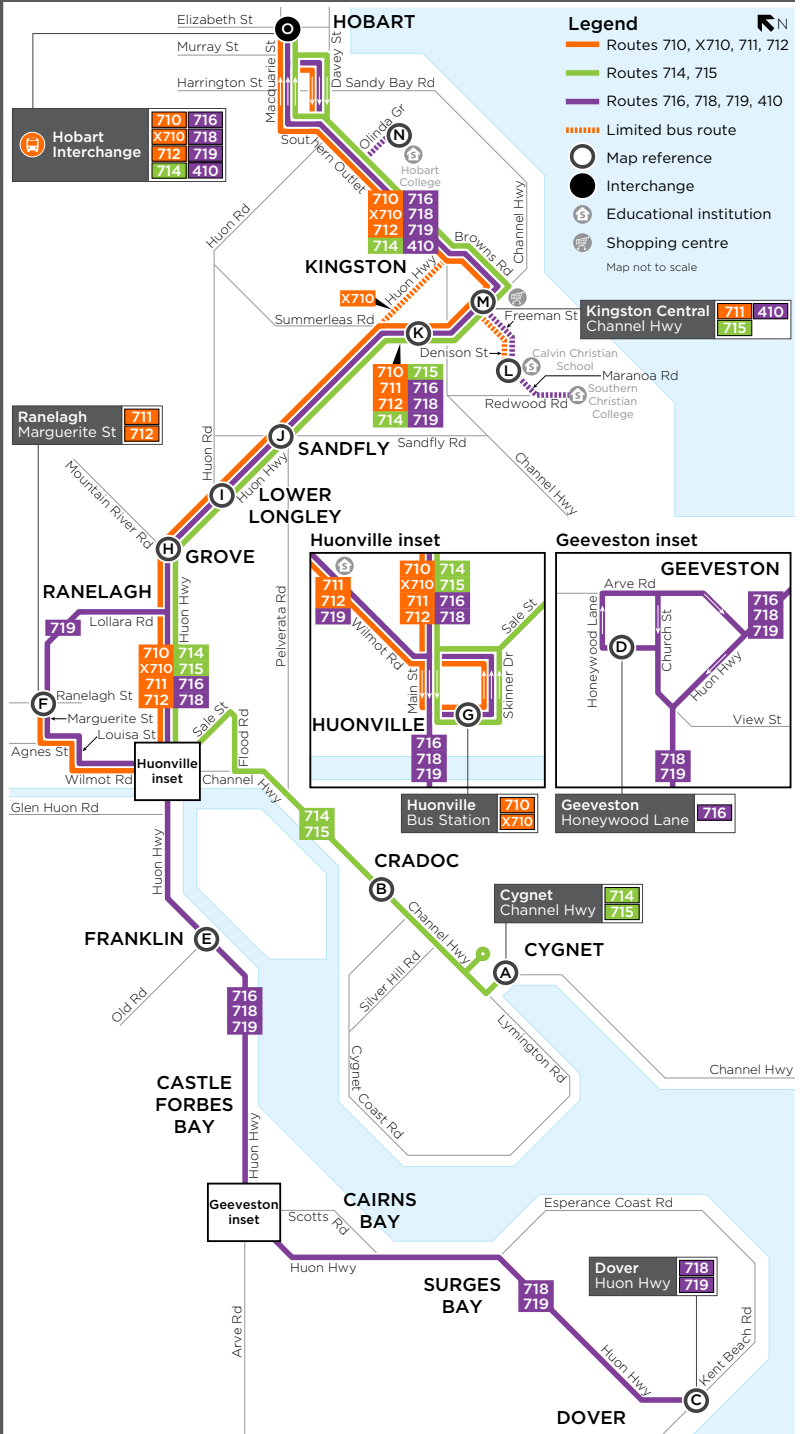

EFFECTIVE 12 JULY 2021

710, X710, 711, 712, 714, 715, 716, 718, 719

Huon Valley to Hobart

ROUTE NUMBER	ROUTE
710	Huonville to Hobart
X710	Huonville to Hobart EXPRESS
711	Kingston to Ranelagh
712	Ranelagh to Hobart
714	Cygnets to Hobart
715	Cygnets to Kingston
716	Geeveston to Hobart
718	Dover to Hobart
719	Dover to Hobart

Also shows route 410

BUS ROUTE MAP

WHO OPERATES MY SERVICE?

710, X710, 711, 712, 714, 715, 716, 718, 719

tassielink.com.au

1300 300 520

410

metrotas.com.au

13 22 01

Online trip information
transport.tas.gov.au