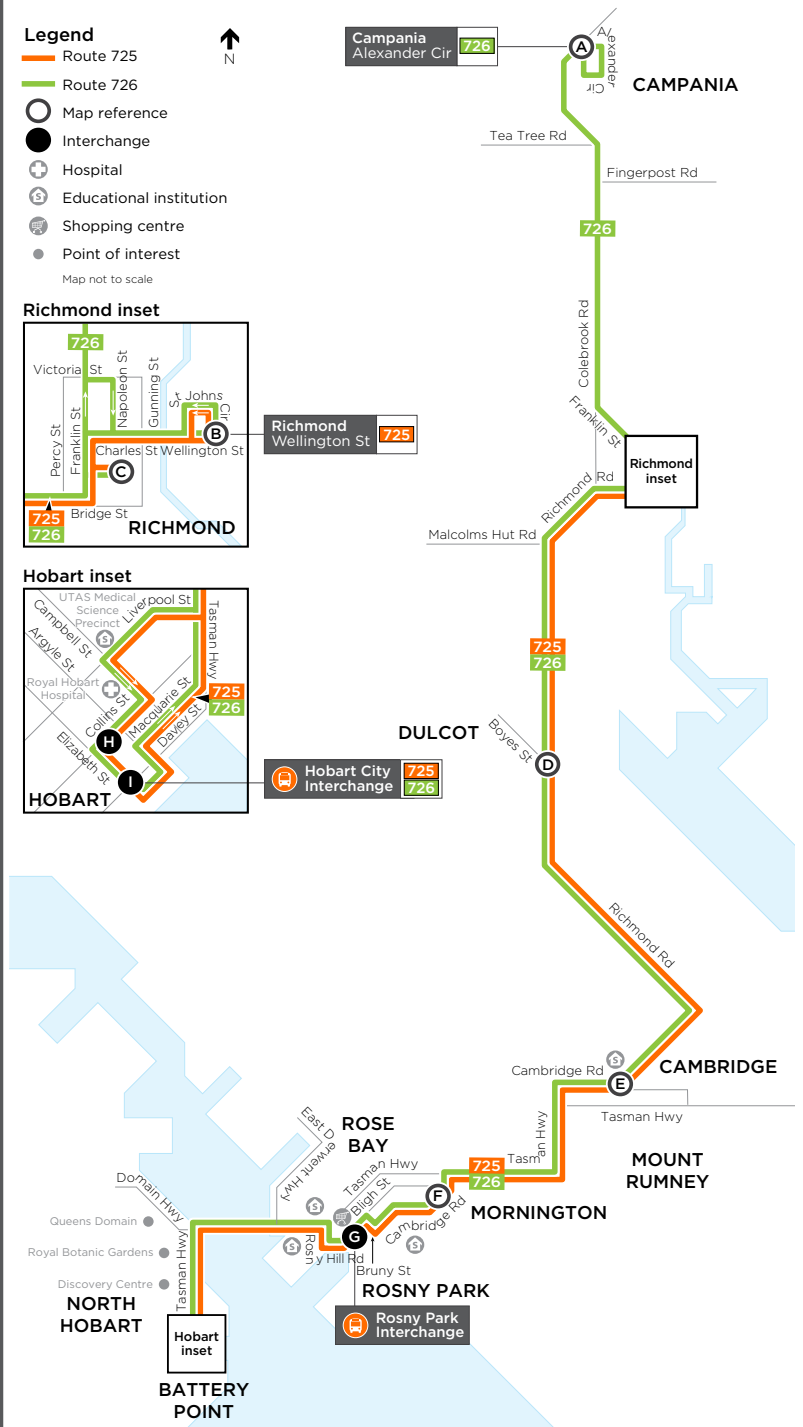

EFFECTIVE 20 JANUARY 2019

725, 726

Campania/Richmond to Hobart

ROUTE NUMBER	ROUTE
725	Richmond to Hobart
726	Campania to Hobart

BUS ROUTE MAP

Legend

- Route 725
- Route 726
- Map reference
- Interchange
- + Hospital
- $ Educational institution
- S Shopping centre
- Point of interest

Richmond inset

Hobart inset

WHO OPERATES MY SERVICE?

725, 726
tassielink.com.au
1300 300 520

Online trip information
transport.tas.gov.au