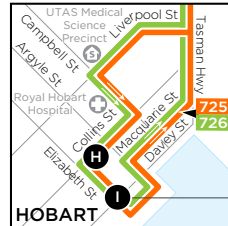

Hobart inset