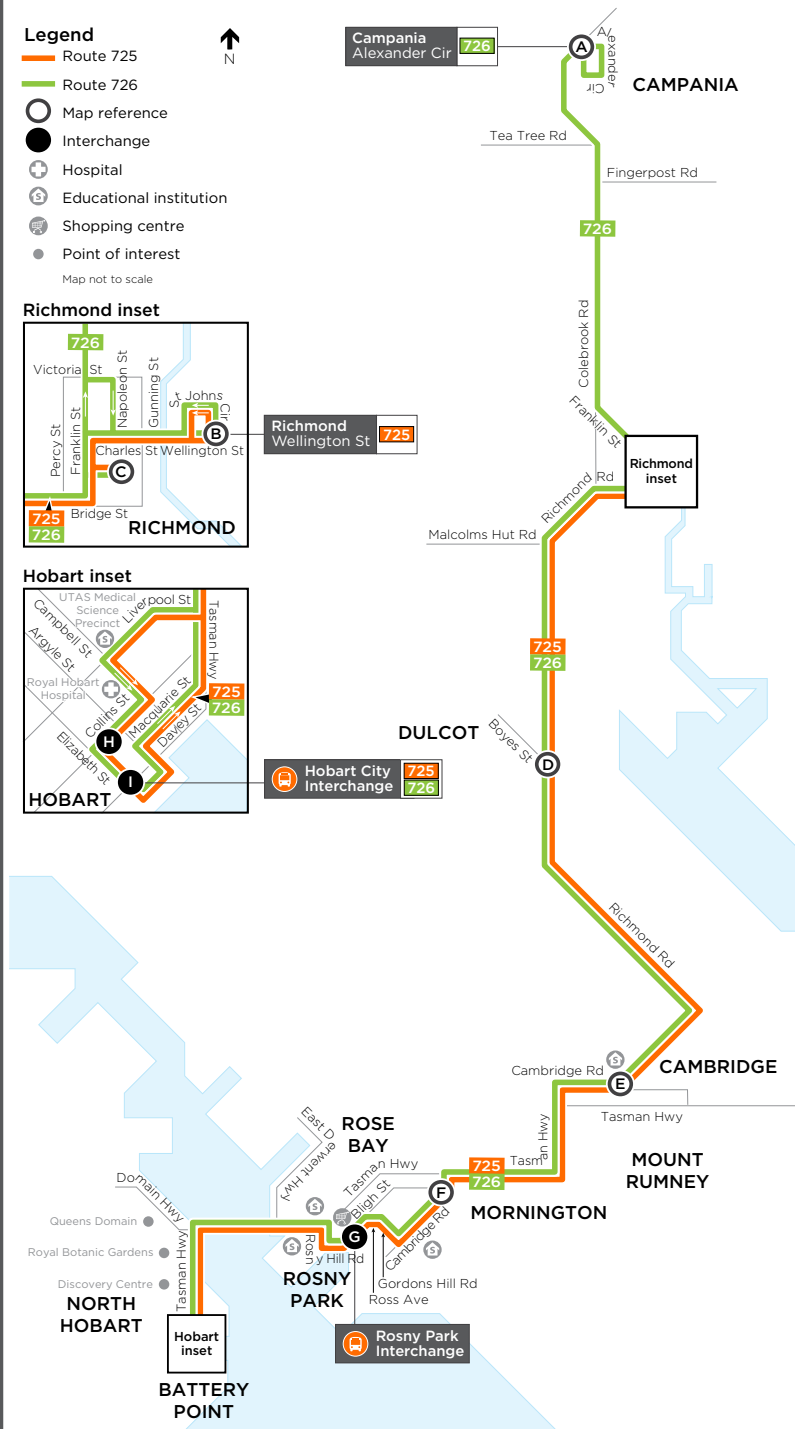

EFFECTIVE 14 APRIL 2019

725, 726

Campania/Richmond to Hobart

ROUTE NUMBER	ROUTE
725	Richmond to Hobart
726	Campania to Hobart

BUS ROUTE MAP

Legend

- Route 725
- Route 726
- Map reference
- Interchange
- + Hospital
- $ Educational institution
- S Shopping centre
- Point of interest

Richmond inset

Hobart inset

WHO OPERATES MY SERVICE?

725, 726
tassielink.com.au
1300 300 520

ACCESSIBLE SERVICE

All services are operated by wheelchair accessible vehicles.

Online trip information
transport.tas.gov.au