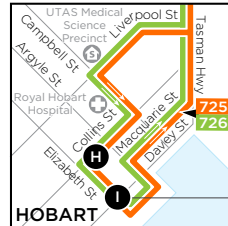

Hobart inset

WHO OPERATES MY SERVICE?

725, 726
tassielink.com.au
1300 300 520

ACCESSIBLE SERVICE

All services are operated by wheelchair accessible vehicles.