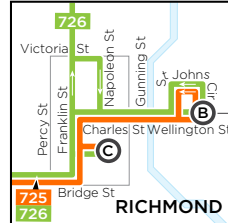

Richmond inset