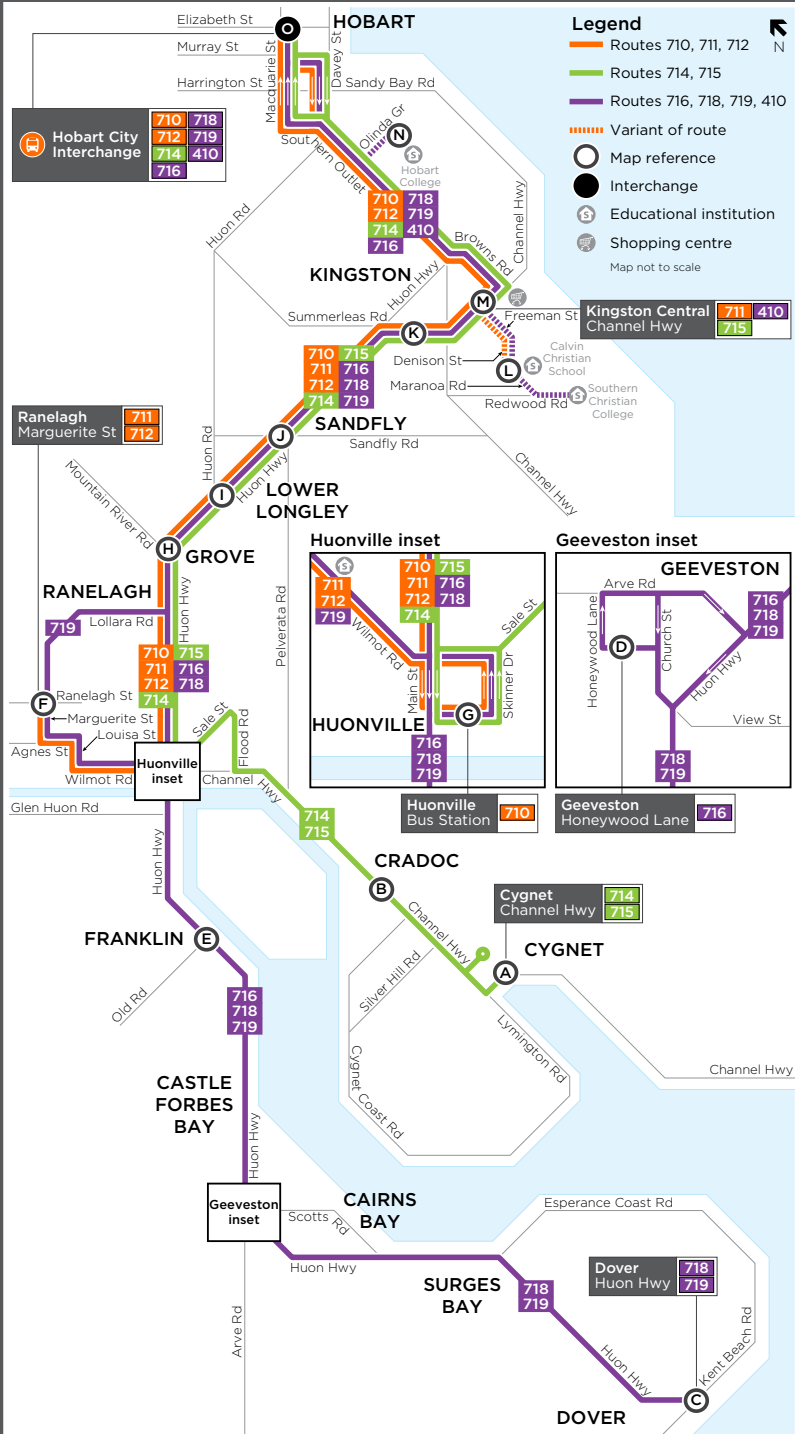

EFFECTIVE 18 AUGUST 2019

710, 711, 712, 714, 715, 716, 718, 719

Huon Valley to Hobart

ROUTE NUMBER	ROUTE
710	Huonville to Hobart
711	Kingston to Ranelagh
712	Ranelagh to Hobart
714	Cygnets to Hobart
715	Cygnets to Kingston
716	Geeveston to Hobart
718	Dover to Hobart
719	Dover to Hobart

Also shows route 410

BUS ROUTE MAP

WHO OPERATES MY SERVICE?

710, 711, 712, 714, 715, 716, 718, 719

tassielink.com.au

1300 300 520

410

metrotas.com.au

13 22 01

Online trip information
transport.tas.gov.au