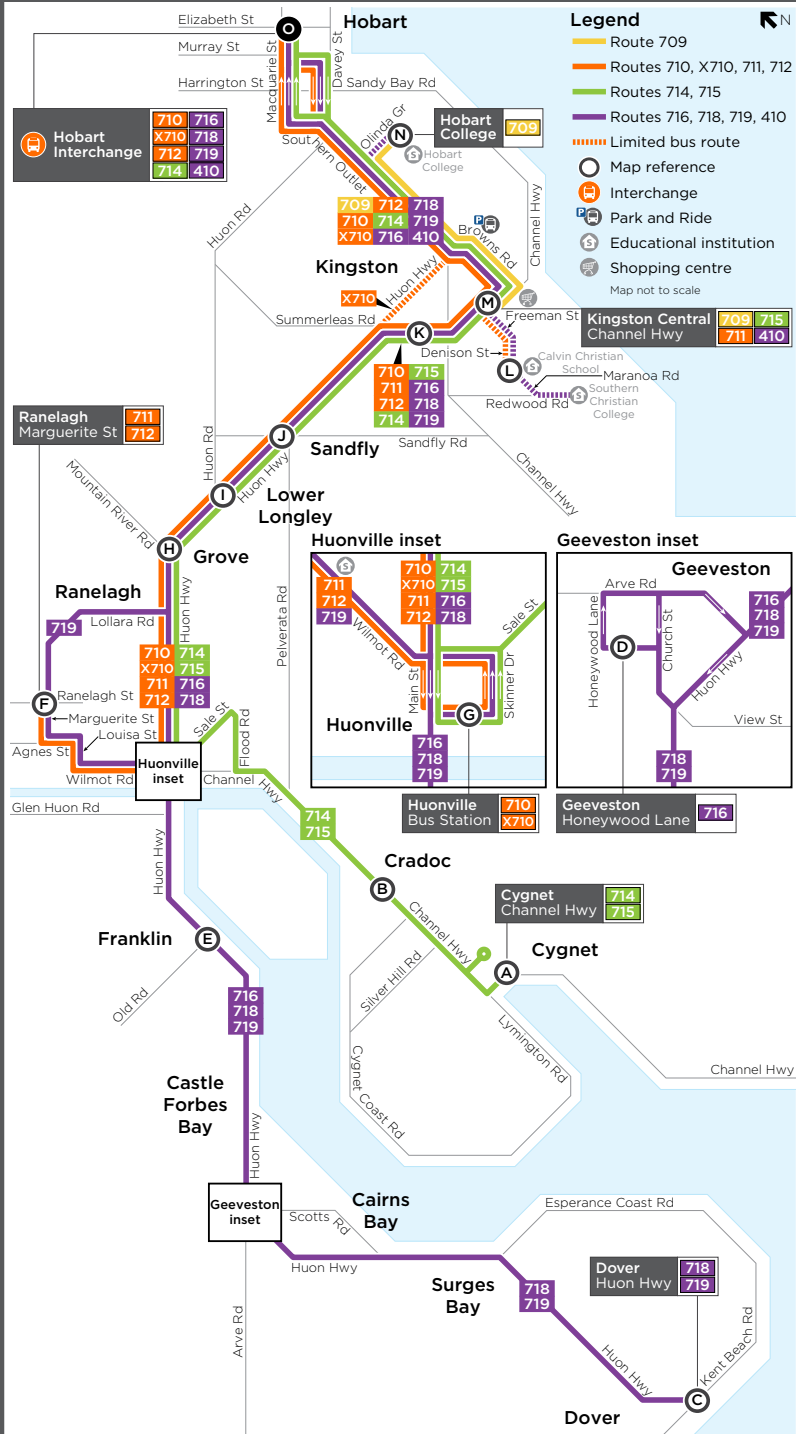

709, 710, X710, 711, 712, 714, 715, 716, 718, 719

Huon Valley to Hobart

Route number	Route
709	Hobart College to Kingston
710	Huonville to Hobart
X710	Huonville to Hobart EXPRESS
711	Kingston to Ranelagh
712	Ranelagh to Hobart
714	Cygnets to Hobart
715	Cygnets to Kingston
716	Geeveston to Hobart
718	Dover to Hobart
719	Dover to Hobart

Also shows route 410

Bus route map

Who operates my service?

709, 710, X710, 711, 712, 714, 715, 716, 718, 719

tassielink.com.au

1300 300 520

410

metrotas.com.au

13 22 01

Online trip information
transport.tas.gov.au