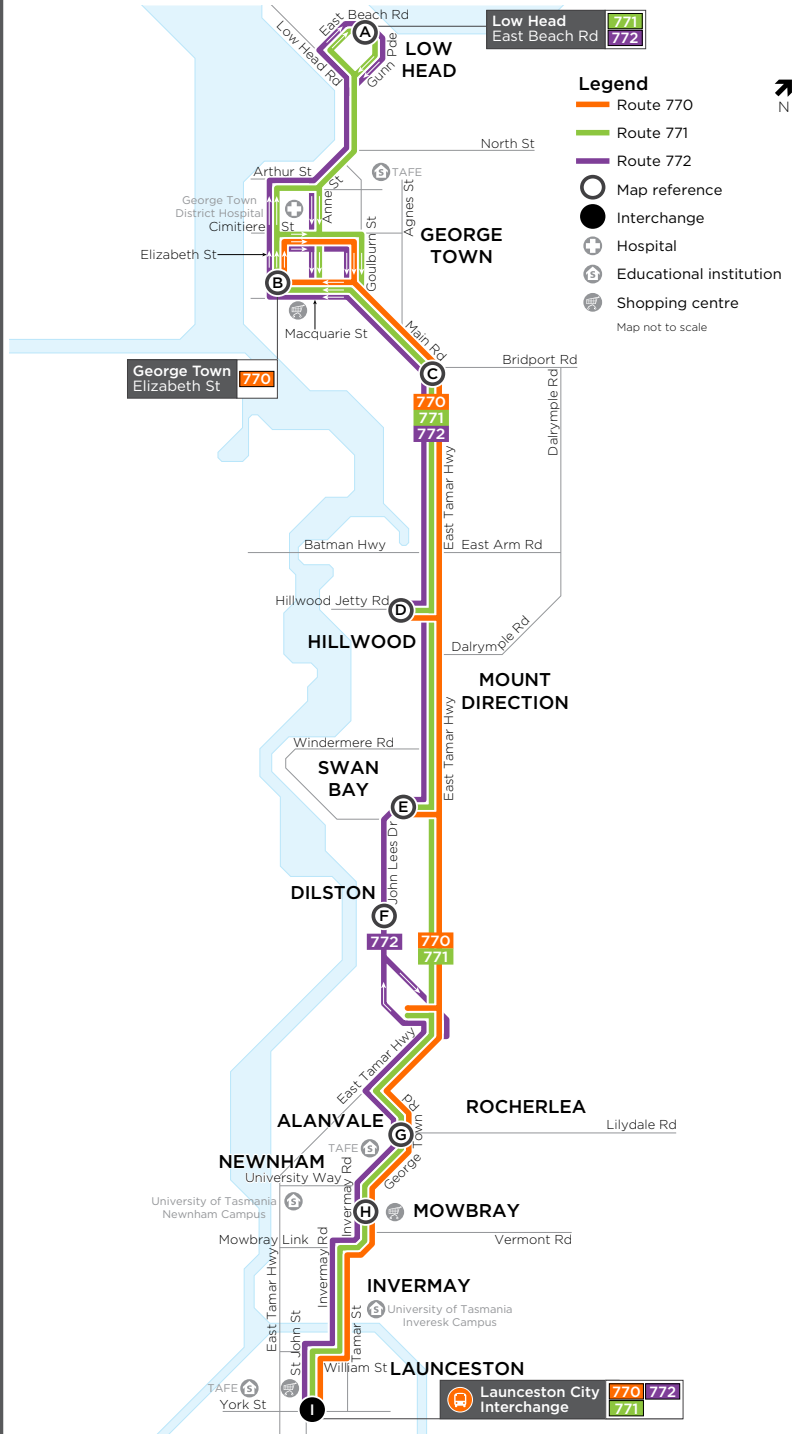

EFFECTIVE 29 NOVEMBER 2020

770, 771, 772

Low Head & George Town to Launceston

ROUTE NUMBER	ROUTE
770	George Town to Launceston
771	Low Head to Launceston
772	Low Head to Launceston

BUS ROUTE MAP

WHO OPERATES MY SERVICE?

EAST TAMAR BUS LINES
770, 771, 772
easttamarbuslines.com
0473 737 326

ACCESSIBLE SERVICE

All services are operated by wheelchair accessible vehicles.

Online trip information
transport.tas.gov.au