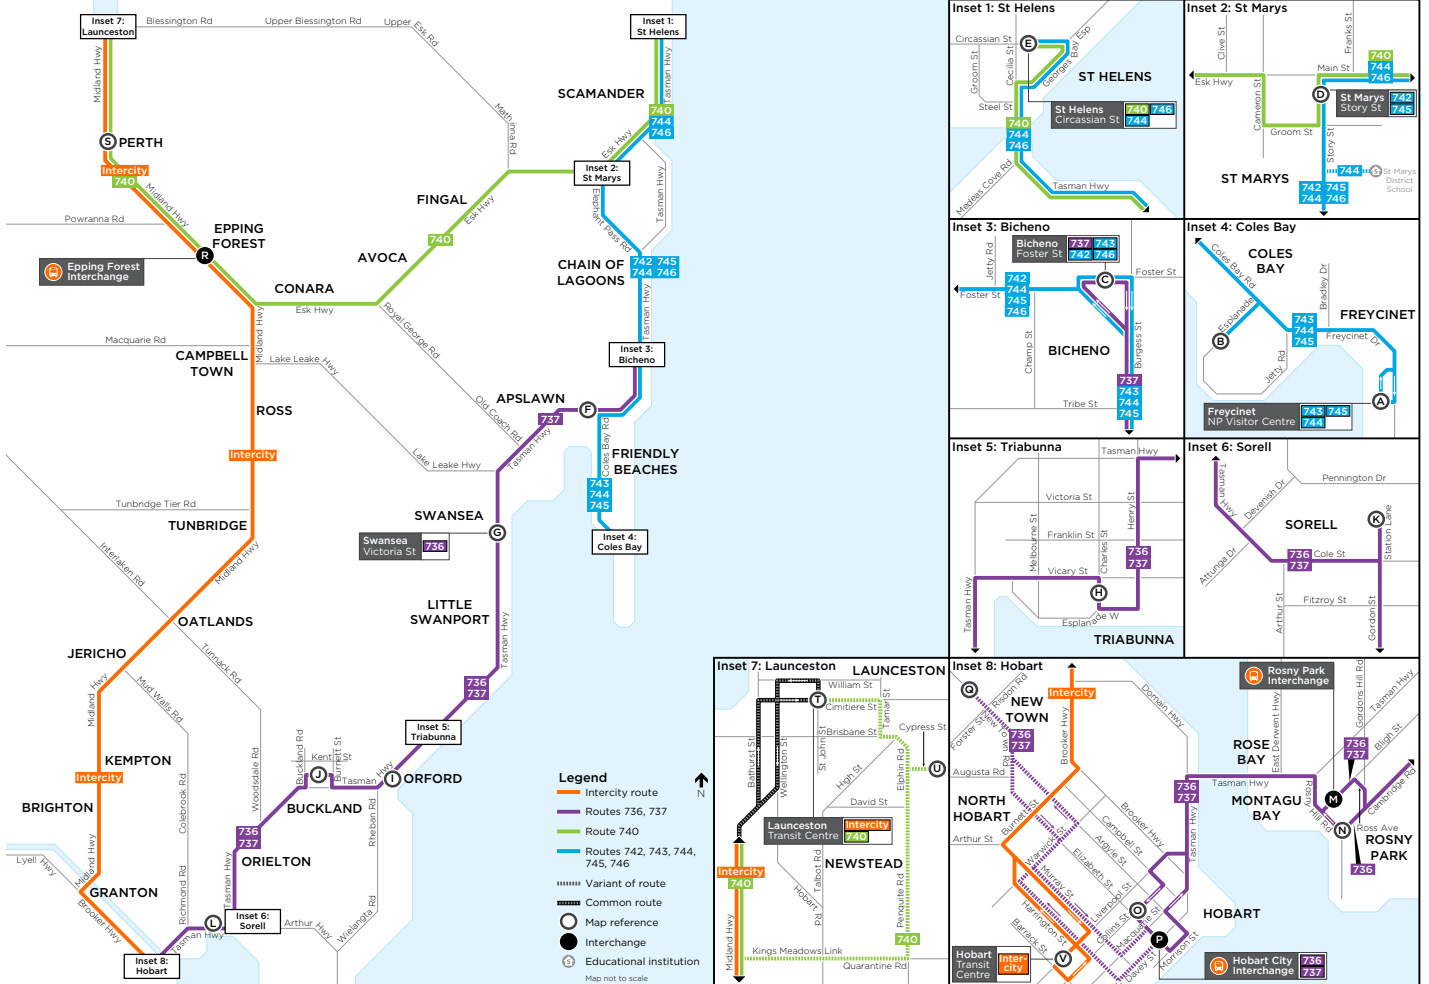

EFFECTIVE 5 JULY 2020

736, 737, 740, 742, 743, 744, 745, 746

East Coast

ROUTE NUMBER

ROUTE

736, 737

Bicheno to Hobart via Swansea

740

St Helens to Launceston

742, 743, 744, 745, 746 St Helens to Coles Bay via St Marys & Bicheno

Also shows Intercity route

BUS ROUTE MAP

WHO OPERATES MY SERVICE?

736, 737
tassielink.com.au
1300 300 520

740, 742, 743, 744, 745, 746
calowsoaches.com.au
0400 570 036

Intercity
tasredline.com.au
1300 360 000

ACCESSIBLE SERVICE

All services are operated by wheelchair accessible vehicles.

Online trip information
transport.tas.gov.au