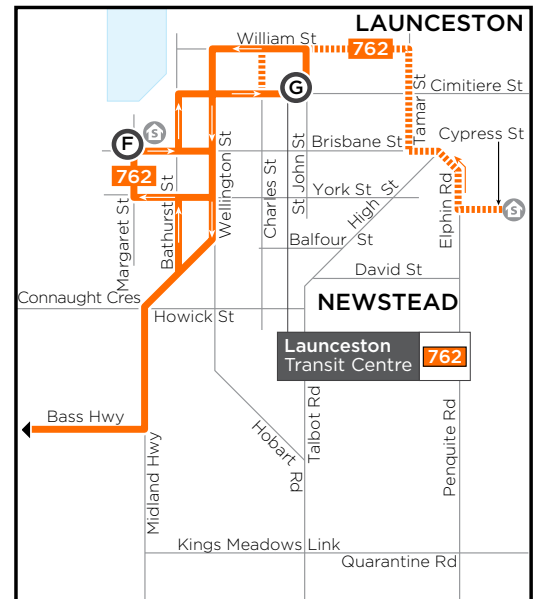

EFFECTIVE 17 JANUARY 2021

762

Mole Creek to Launceston

ROUTE NUMBER

ROUTE

762

Mole Creek to Launceston

BUS ROUTE MAP

Launceston inset

Legend

- Route 762
- Variant of route
- Map reference
- Interchange
- Educational institution

Map not to scale

WHO OPERATES MY SERVICE?

762
 tasredline.com.au
 1300 360 000

ACCESSIBLE SERVICE

Monday to Friday

map ref	ROUTE NUMBER	762
		am
A	Mole Creek, Pioneer Dr/Caveside Rd	s7:00
B	Chudleigh, Sorell St/Jones St	s7:10
C	Deloraine, Emu Bay Rd / W Church St	#s7:25
D	Westbury, Meander Valley Rd/William St	s7:40
E	Carrick, Meander Valley Rd	s7:55
F	Launceston College	s8:25
G	Launceston, Cornwall Square Transit Centre	s8:30

Explanations

s Service operates on school days only

Students travelling to Newstead College transfer here onto the school bus

**762** from Launceston towards Mole Creek

Monday to Friday

map ref	ROUTE NUMBER	762
		pm
G	Launceston, Cornwall Square Transit Centre	s*3:50
F	Launceston College	s4:00
E	Carrick, Meander Valley Rd	s4:30
D	Westbury, Meander Valley Rd/William St	s4:45
C	Deloraine, Emu Bay Rd / W Church St	s5:00
B	Chudleigh, Sorell St/Jones St	s5:20
A	Mole Creek, Pioneer Dr/Caveside Rd	s5:30