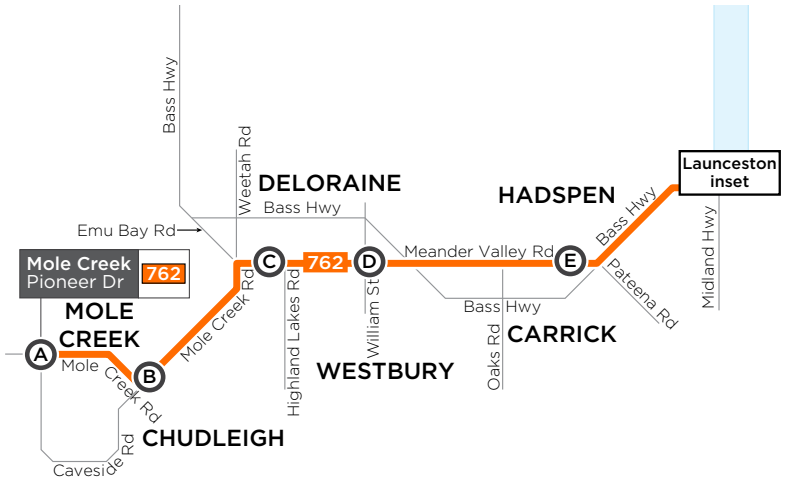

EFFECTIVE 17 JANUARY 2021

762

Mole Creek to Launceston

ROUTE NUMBER

ROUTE

762

Mole Creek to Launceston

BUS ROUTE MAP

Launceston inset

Legend

- Route 762
- Variant of route
- Map reference
- Interchange
- Educational institution

Map not to scale

WHO OPERATES MY SERVICE?

762
 tasredline.com.au
 1300 360 000

ACCESSIBLE SERVICE

Monday to Friday

map ref	ROUTE NUMBER	762
		am
A	Mole Creek, Pioneer Dr/Caveside Rd	s7:00
B	Chudleigh, Sorell St/Jones St	s7:10
C	Deloraine, Emu Bay Rd / W Church St	#s7:25
D	Westbury, Meander Valley Rd/William St	s7:40
E	Carrick, Meander Valley Rd	s7:55
F	Launceston College	s8:25
G	Launceston, Cornwall Square Transit Centre	s8:30

Explanations

s Service operates on school days only

Students travelling to Newstead College transfer here onto the school bus

**762** from Launceston towards Mole Creek

Monday to Friday

map ref	ROUTE NUMBER	762
		pm
G	Launceston, Cornwall Square Transit Centre	s*3:50
F	Launceston College	s4:00
E	Carrick, Meander Valley Rd	s4:30
D	Westbury, Meander Valley Rd/William St	s4:45
C	Deloraine, Emu Bay Rd / W Church St	s5:00
B	Chudleigh, Sorell St/Jones St	s5:20
A	Mole Creek, Pioneer Dr/Caveside Rd	s5:30