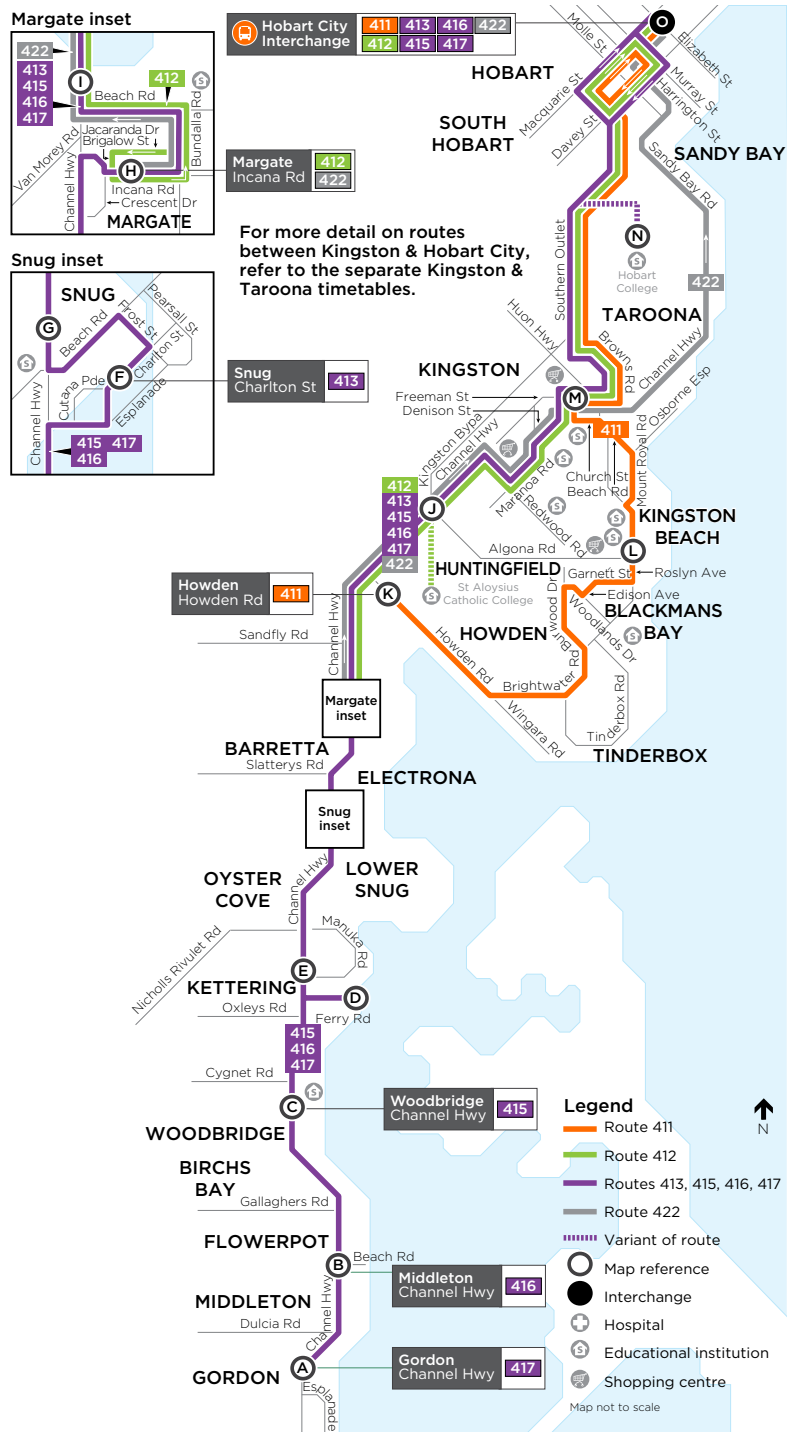

EFFECTIVE 14 APRIL 2019

411, 412, 413, 415, 416, 417, 422

Channel to Hobart

ROUTE NUMBER	ROUTE
411	Howden to Hobart City
412	Margate to Hobart City
413	Snug to Hobart City
415	Woodbridge to Hobart City
416	Middleton to Hobart City
417	Gordon to Hobart City
422	Margate to Hobart City

BUS ROUTE MAP

WHO OPERATES MY SERVICE?

411, 412, 413, 415, 416, 417, 422

metrotas.com.au

13 22 01

ACCESSIBLE SERVICE

All services are operated by wheelchair accessible vehicles.

Online trip information transport.tas.gov.au