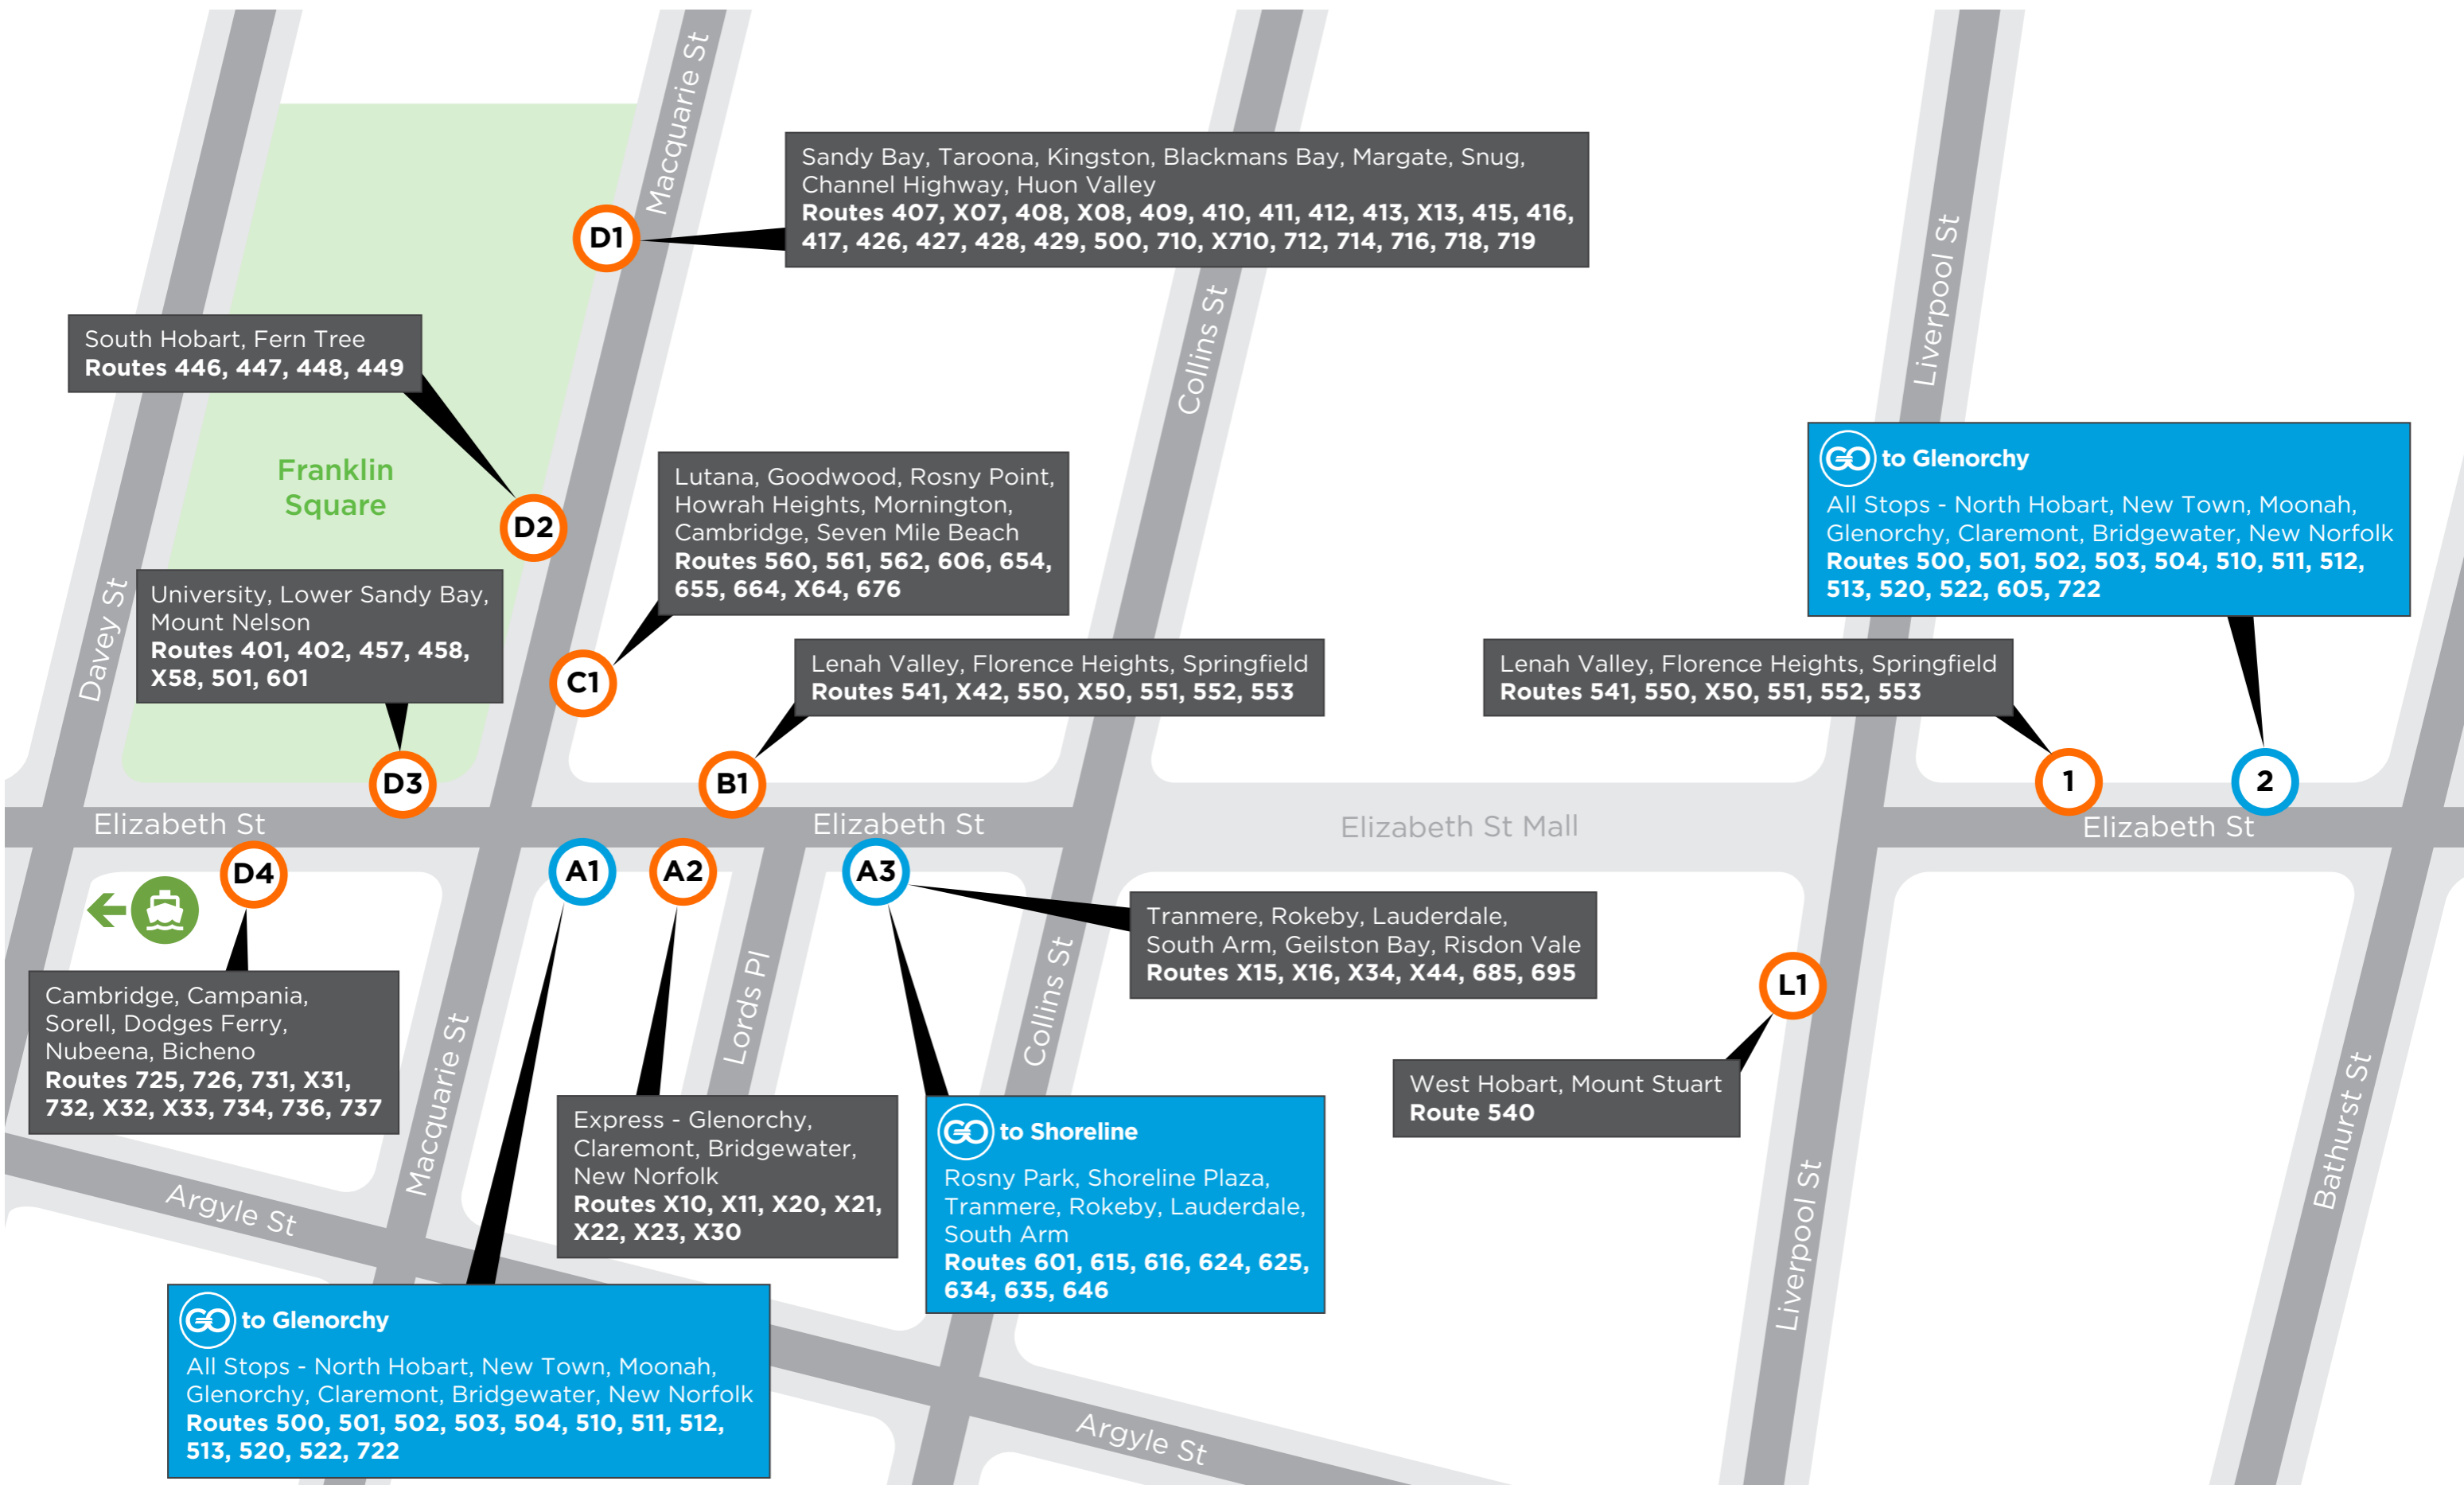

Hobart Interchange

D1

Sandy Bay, Tarooma, Kingston, Blackmans Bay, Margate, Snug, Channel Highway, Huon Valley
Routes 407, X07, 408, X08, 409, 410, 411, 412, 413, X13, 415, 416, 417, 426, 427, 428, 429, 500, 710, X710, 712, 714, 716, 718, 719

South Hobart, Fern Tree
Routes 446, 447, 448, 449

D2

Franklin Square

Lutana, Goodwood, Rosny Point, Howrah Heights, Mornington, Cambridge, Seven Mile Beach
Routes 560, 561, 562, 606, 654, 655, 664, X64, 676

University, Lower Sandy Bay, Mount Nelson
Routes 401, 402, 457, 458, X58, 501, 601

C1

Lenah Valley, Florence Heights, Springfield
Routes 541, X42, 550, X50, 551, 552, 553

GO to Glenorchy
All Stops - North Hobart, New Town, Moonah, Glenorchy, Claremont, Bridgewater, New Norfolk
Routes 500, 501, 502, 503, 504, 510, 511, 512, 513, 520, 522, 605, 722

Lenah Valley, Florence Heights, Springfield
Routes 541, 550, X50, 551, 552, 553

B1

1

2

Elizabeth St

Elizabeth St

Elizabeth St Mall

Elizabeth St

D3

D4

Cambridge, Campania, Sorell, Dodges Ferry, Nubeena, Bicheno
Routes 725, 726, 731, X31, 732, X32, X33, 734, 736, 737

A1

A2

A3

Tranmere, Rokeby, Lauderdale, South Arm, Geilston Bay, Risdon Vale
Routes X15, X16, X34, X44, 685, 695

Express - Glenorchy, Claremont, Bridgewater, New Norfolk
Routes X10, X11, X20, X21, X22, X23, X30

GO to Shoreline
Rosny Park, Shoreline Plaza, Tranmere, Rokeby, Lauderdale, South Arm
Routes 601, 615, 616, 624, 625, 634, 635, 646

West Hobart, Mount Stuart
Route 540

L1

GO to Glenorchy
All Stops - North Hobart, New Town, Moonah, Glenorchy, Claremont, Bridgewater, New Norfolk
Routes 500, 501, 502, 503, 504, 510, 511, 512, 513, 520, 522, 722