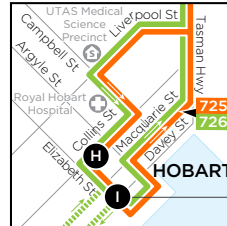

Hobart inset

School Bus Stops Route 726 (AM)

- St Michael's Collegiate School
  Davey St Stop 6
- Hutchins School
  Nelson Rd near Regent St
- Mt Carmel College
  Sandy Bay Rd/Nelson Rd

School Bus Stops Route 726 (PM)

- Hutchins School
  Nelson Rd near Regent St
- Mt Carmel College
  Sandy Bay Rd/Nelson Rd
- St Michael's Collegiate School
  Macquarie St Stop 5

WHO OPERATES MY SERVICE?

725, 726
tassielink.com.au
1300 300 520