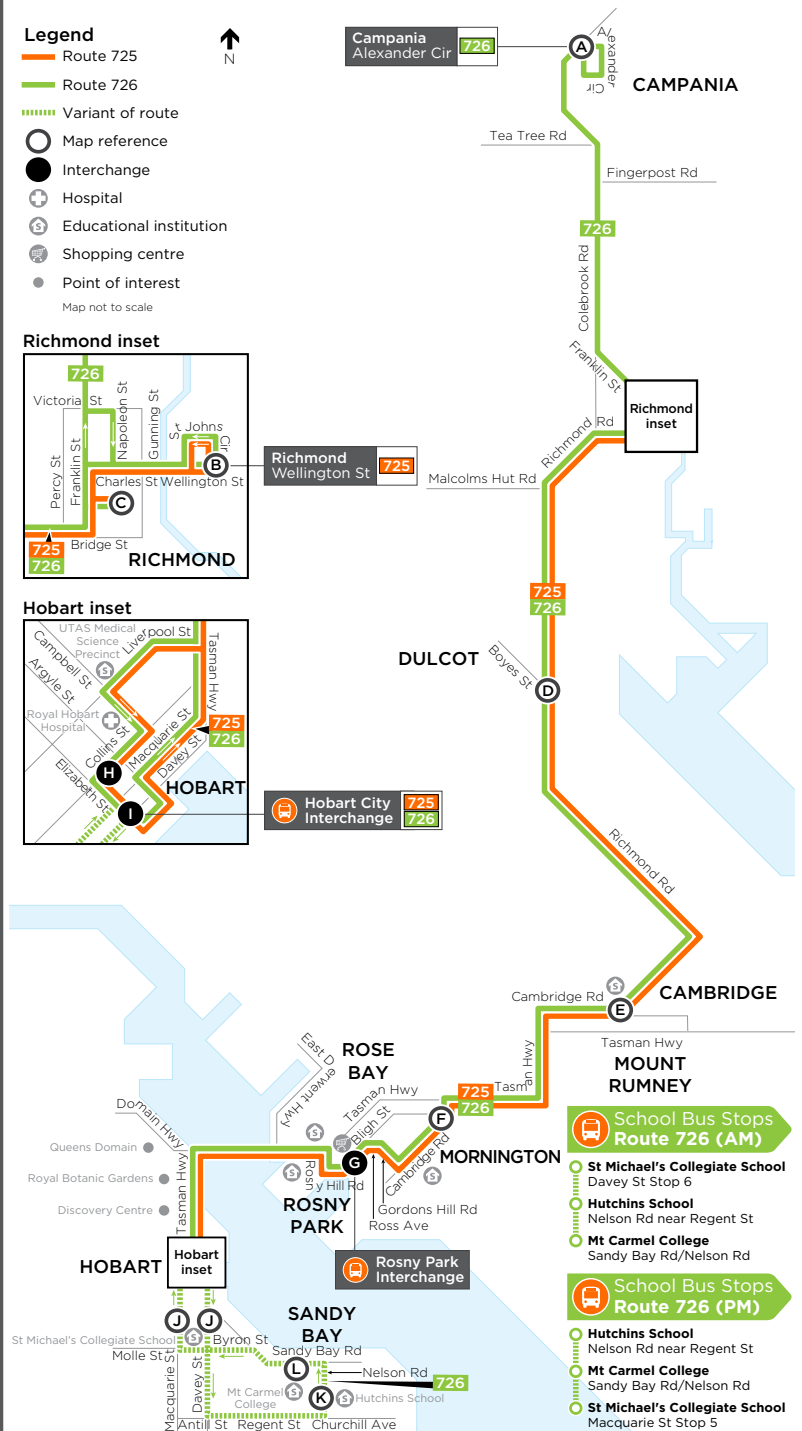

725, 726

Campania/Richmond to Hobart

ROUTE NUMBER	ROUTE
725	Richmond to Hobart
726	Campania to Hobart

BUS ROUTE MAP

Legend

1. Route 725
   - Route 726
   - - - - Variant of route
   - Map reference
   - Interchange
   - ⊕ Hospital
   - Ⓢ Educational institution
   - 🛍 Shopping centre
   - Point of interest
2. Map not to scale

Richmond inset

Hobart inset

School Bus Stops Route 726 (AM)

- St Michael's Collegiate School
  Davey St Stop 6
- Hutchins School
  Nelson Rd near Regent St
- Mt Carmel College
  Sandy Bay Rd/Nelson Rd

School Bus Stops Route 726 (PM)

- Hutchins School
  Nelson Rd near Regent St
- Mt Carmel College
  Sandy Bay Rd/Nelson Rd
- St Michael's Collegiate School
  Macquarie St Stop 5

WHO OPERATES MY SERVICE?

725, 726
tassielink.com.au
1300 300 520

Online trip information
transport.tas.gov.au