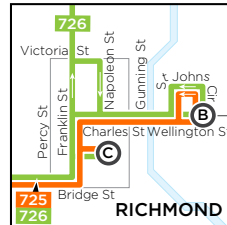

Richmond inset