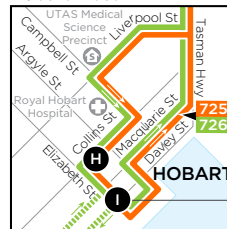

Hobart inset

School Bus Stops Route 726 (AM)

- St Michael's Collegiate School Davey St Stop 6
- Hutchins School Nelson Rd near Regent St
- Mt Carmel College Sandy Bay Rd/Nelson Rd

School Bus Stops Route 726 (PM)

- Hutchins School Nelson Rd near Regent St
- Mt Carmel College Sandy Bay Rd/Nelson Rd
- St Michael's Collegiate School Macquarie St Stop 5

WHO OPERATES MY SERVICE?

725, 726
tassielink.com.au
1300 300 520

ACCESSIBLE SERVICE

All services are operated by wheelchair accessible vehicles.