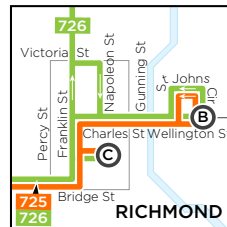

Richmond inset