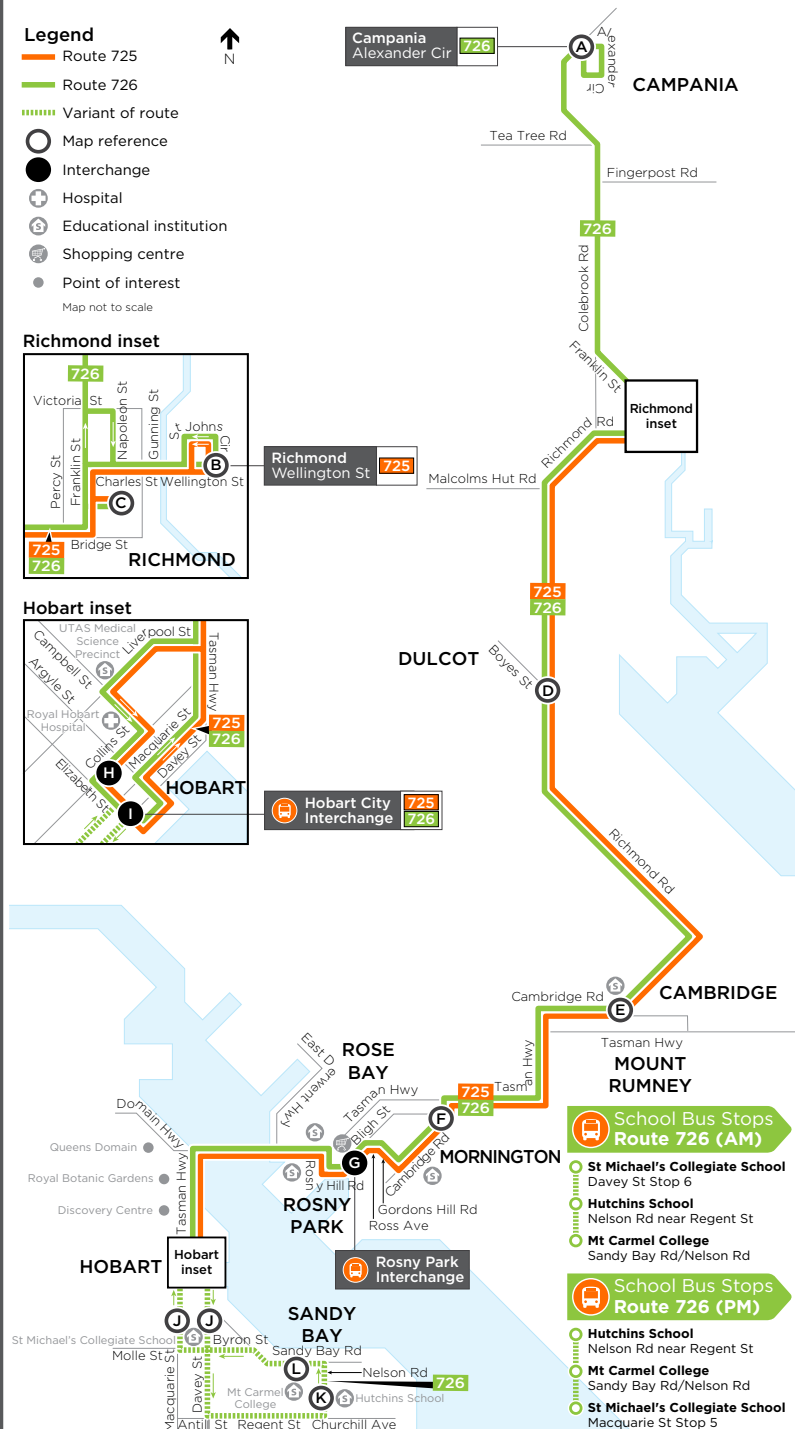

EFFECTIVE 18 AUGUST 2019

725, 726

Campania/Richmond to Hobart

ROUTE NUMBER	ROUTE
725	Richmond to Hobart
726	Campania to Hobart

BUS ROUTE MAP

Legend

1. Route 725
   - Route 726
   - - - - Variant of route
   - Map reference
   - Interchange
   - Hospital
   - Educational institution
   - Shopping centre
   - Point of interest
2. Map not to scale

Richmond inset

Hobart inset

School Bus Stops Route 726 (AM)

- St Michael's Collegiate School Davey St Stop 6
- Hutchins School Nelson Rd near Regent St
- Mt Carmel College Sandy Bay Rd/Nelson Rd

School Bus Stops Route 726 (PM)

- Hutchins School Nelson Rd near Regent St
- Mt Carmel College Sandy Bay Rd/Nelson Rd
- St Michael's Collegiate School Macquarie St Stop 5

WHO OPERATES MY SERVICE?

725, 726
tassielink.com.au
1300 300 520

ACCESSIBLE SERVICE

All services are operated by wheelchair accessible vehicles.

Online trip information transport.tas.gov.au