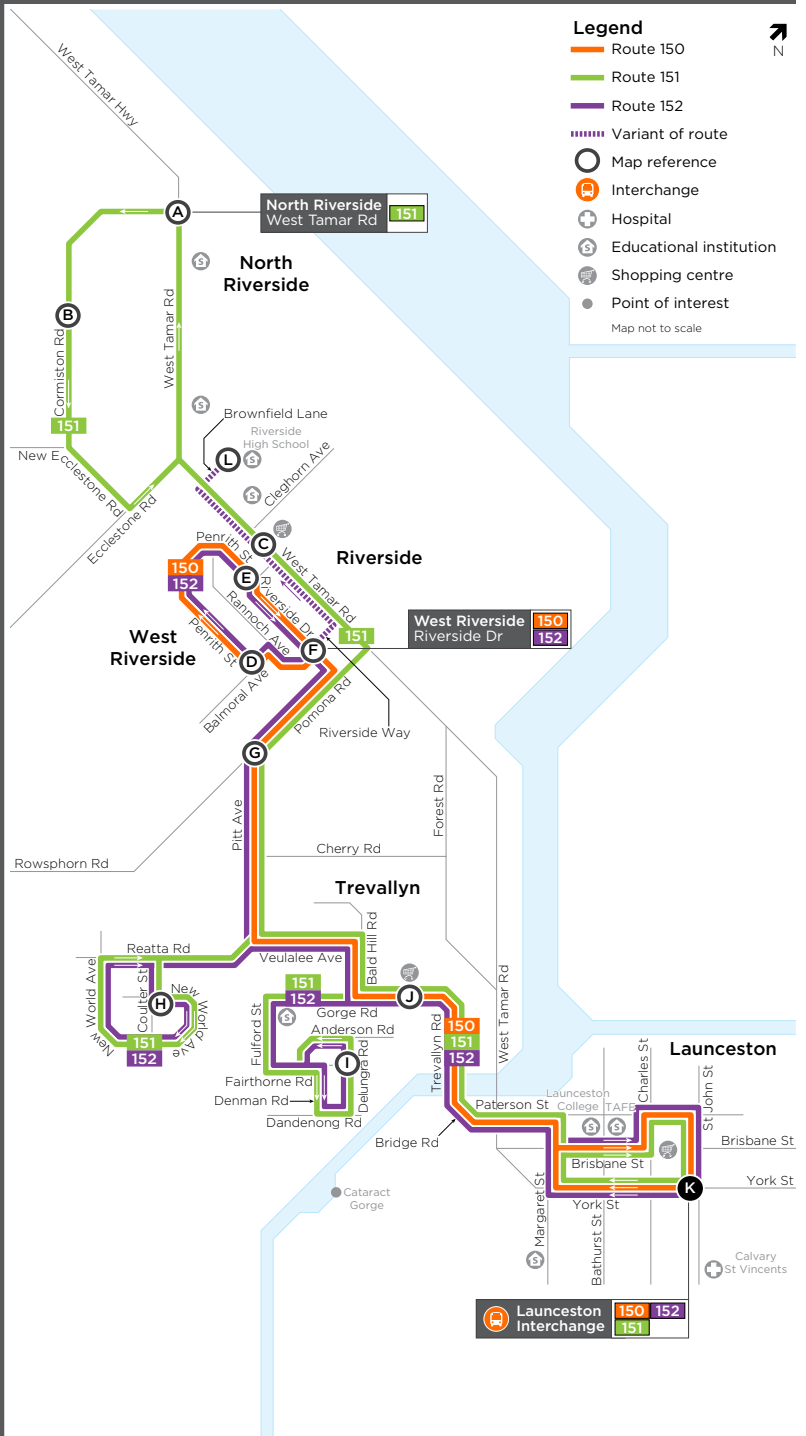

## Riverside & Trevallyn to Launceston City

Route number	Route
<b>150</b>	West Riverside to Launceston City
<b>151</b>	North Riverside to Launceston City
<b>152</b>	West Riverside to Launceston City

Bus route map

## Weekdays (Monday to Friday)

map ref	Route number	150	150	152	150	152	150	151	152	150	151	152	150	151	150	150	150
		am	am	am	am	am	am	am	am	am	am	pm	pm	pm	pm	pm	pm
A	North Riverside, West Tamar Rd/Cormiston Rd	-	-	-	-	-	-	9:43	-	-	11:43	-	-	1:43	-	-	-
B	North Riverside, Cormiston Rd/Stanton Dr	-	-	-	-	-	-	9:44	-	-	11:44	-	-	1:44	-	-	-
C	Riverside, West Tamar Rd/Cleghorn Ave	-	-	-	-	-	-	9:50	-	-	11:50	-	-	1:50	-	-	-
D	West Riverside, Balmoral Ave	6:44	7:13	7:33	7:58	8:20	8:55	-	10:25	10:55	-	12:25	12:55	-	2:29	3:23	3:52
E	West Riverside, Penrith St/Riverside Dr	6:46	7:15	7:35	8:01	8:22	8:58	-	10:26	10:58	-	12:26	12:58	-	2:32	3:26	3:55
F	West Riverside, Riverside Dr/Riverside Wy	6:48	7:17	7:37	8:03	8:24	9:00	-	10:28	11:00	-	12:28	1:00	-	2:34	3:28	3:57
G	West Riverside, Pitt Ave/Pomona Rd	6:50	7:19	7:39	8:05	8:26	9:02	9:53	10:30	11:02	11:53	12:30	1:02	1:53	2:36	3:30	3:59
H	West Riverside, Coulter St/New World Ave	-	-	7:42	-	8:29	-	9:56	10:33	-	11:56	12:33	-	1:56	-	-	-
I	Trevallyn (Delungra Rd)	-	-	7:50	-	8:37	-	10:03	10:40	-	12:03	12:40	-	2:03	-	-	-
J	Trevallyn Shops, Gorge Rd	6:54	7:23	7:54	8:09	8:41	9:06	10:06	10:43	11:06	12:06	12:43	1:06	2:06	2:40	3:34	4:03
K	Launceston Interchange, St John St	6:59	7:29	8:01	8:16	8:48	9:12	10:12	10:50	11:12	12:12	12:50	1:12	2:12	2:46	3:40	4:09