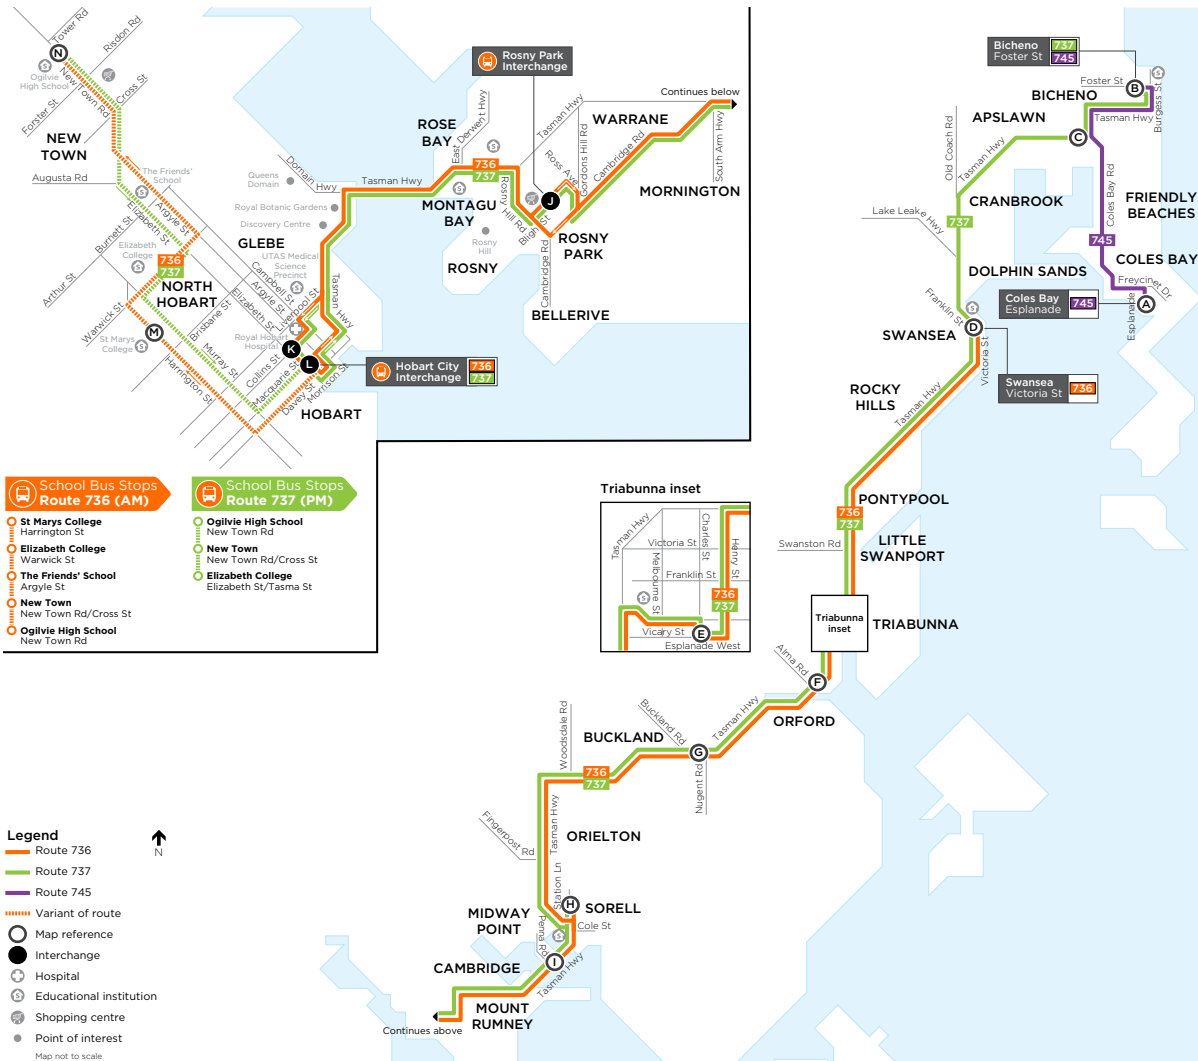

EFFECTIVE 18 AUGUST 2019

736, 737, 745

Bicheno to Coles Bay, Swansea & Hobart

ROUTE NUMBER | ROUTE

736 Swansea to Hobart

737 Bicheno to Hobart

745 Bicheno to Coles Bay

BUS ROUTE MAP

WHO OPERATES MY SERVICE?

736, 737
tassielink.com.au
1300 300 520

745
calowcoaches.com.au
(03) 6376 2161

ACCESSIBLE SERVICE

All services are operated by wheelchair accessible vehicles.

Online trip information
transport.tas.gov.au