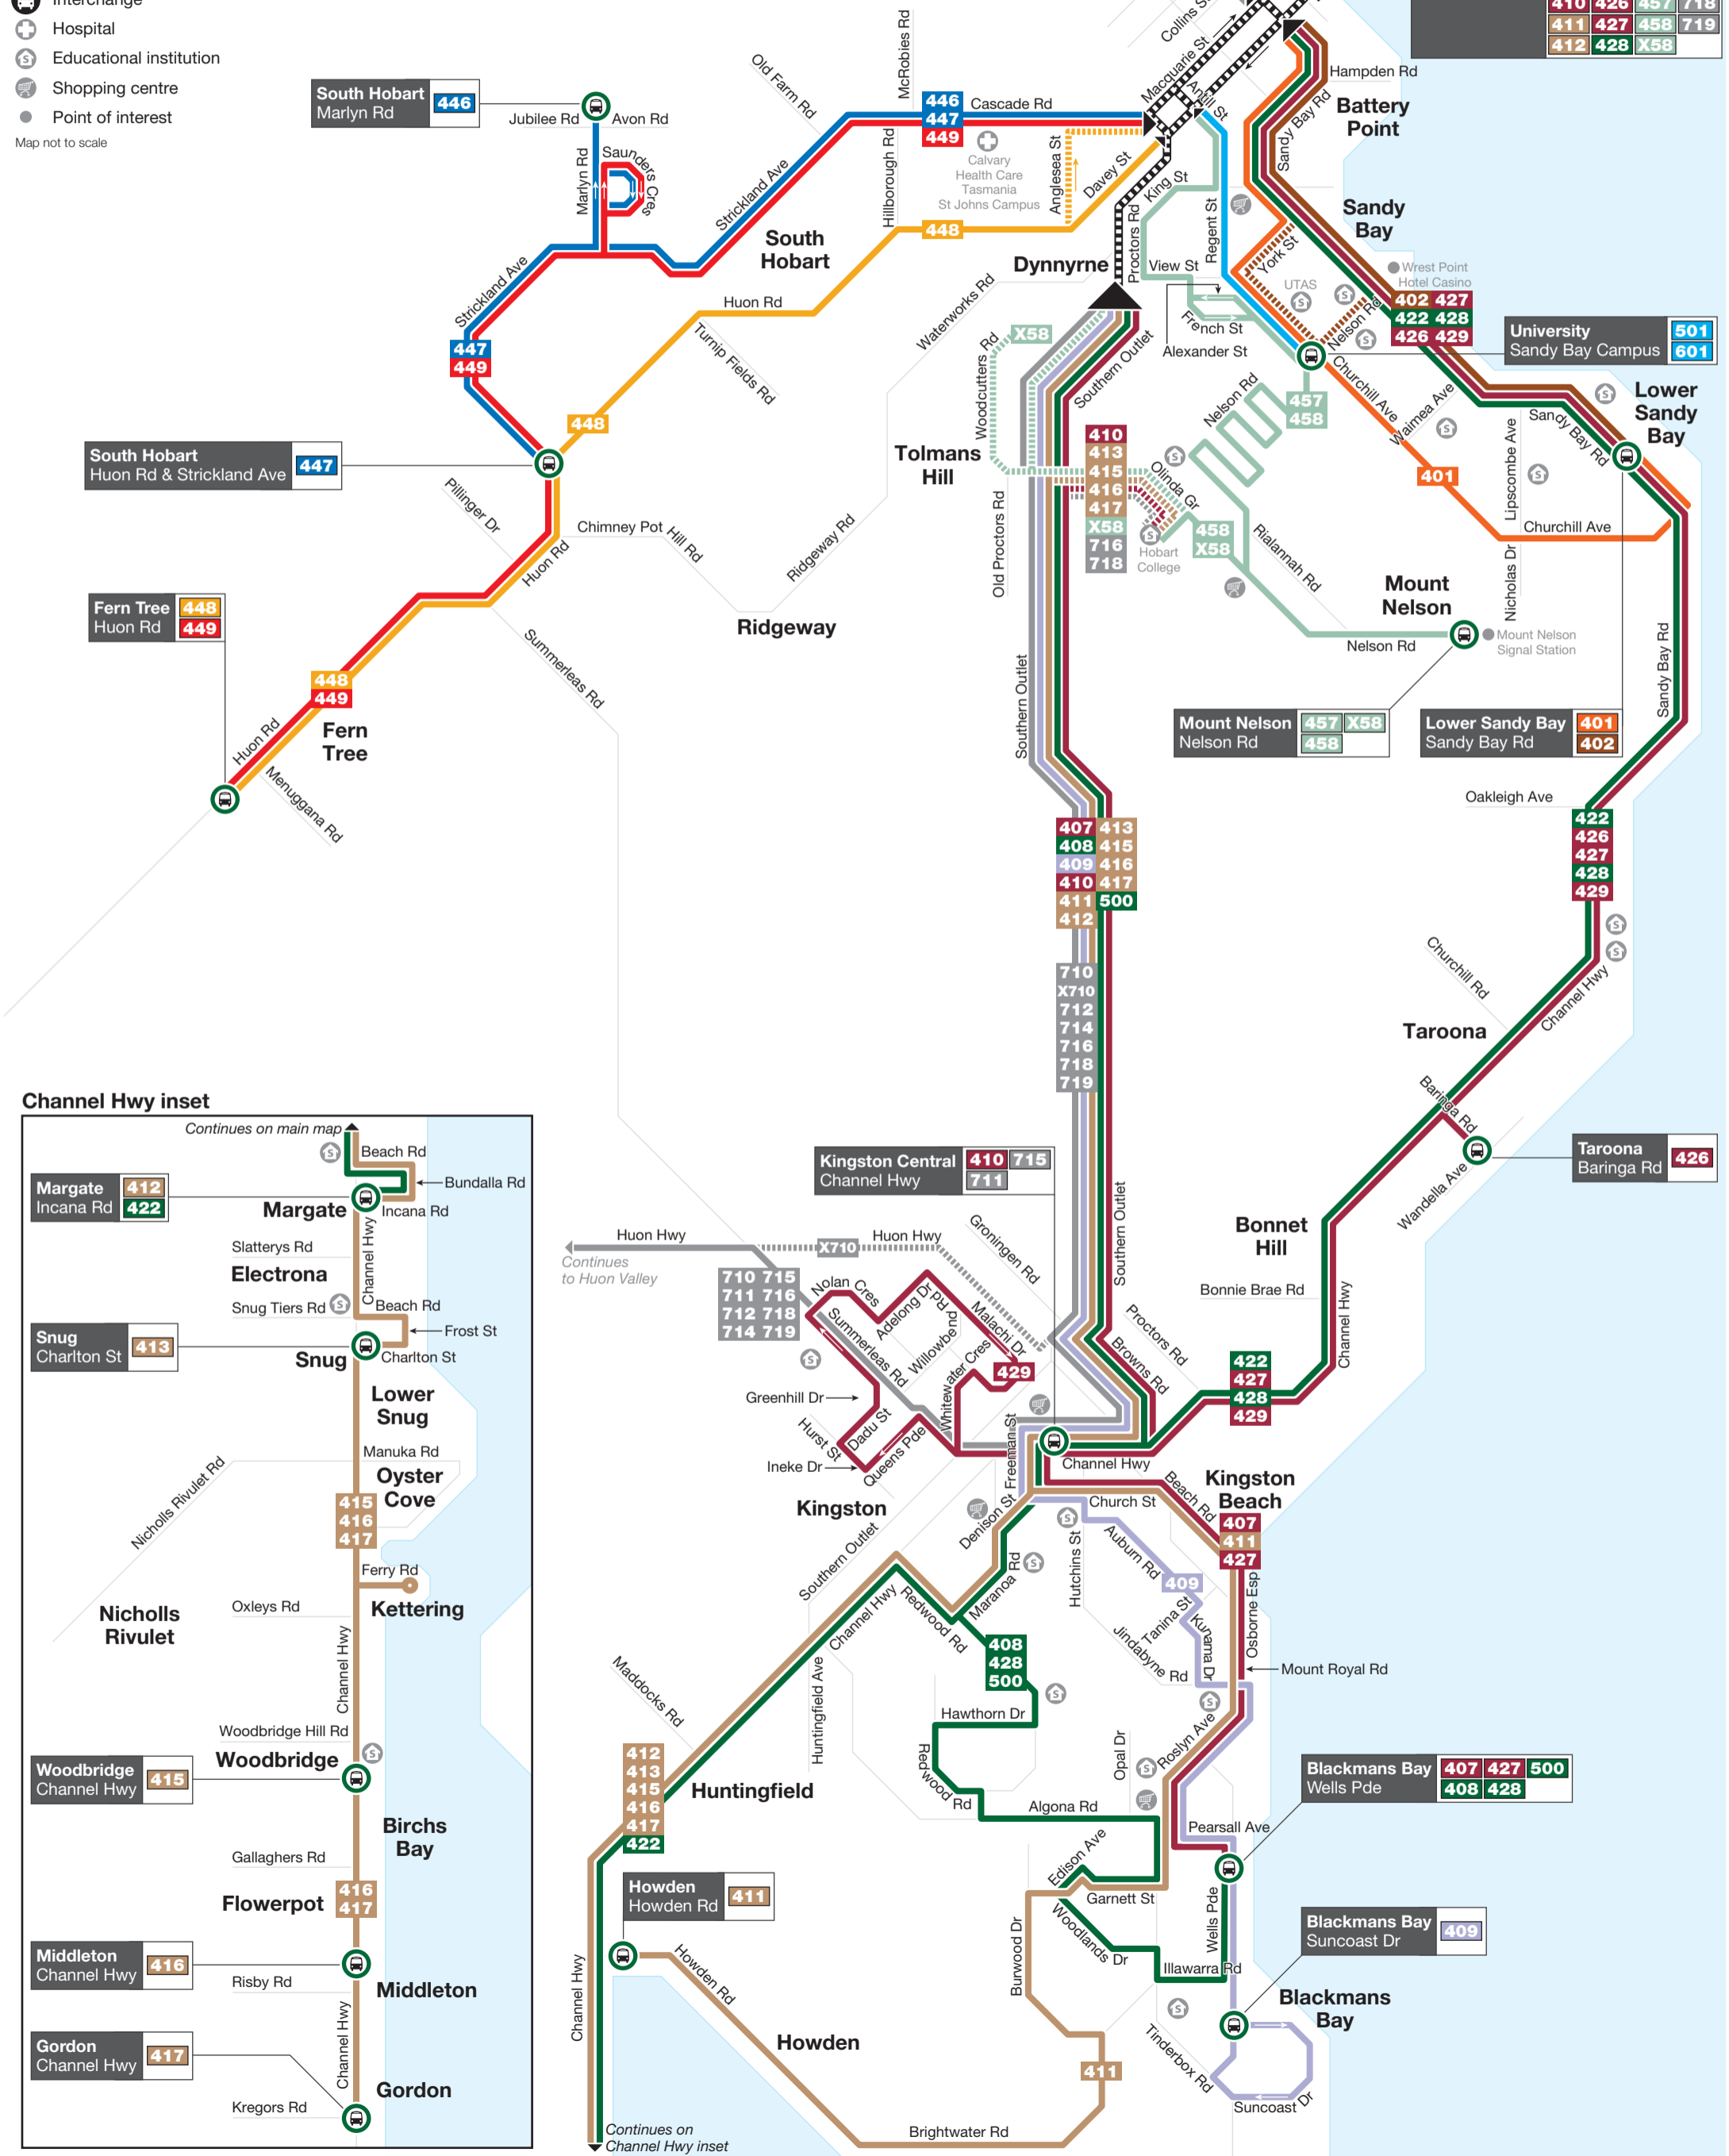

# Hobart South Network

- Legend**
- Bus route
  - - - Limited bus route
  - - - - Common bus route
  - Other region bus route (see other maps)
  - Terminus
  - Interchange
  - + Hospital
  - + Educational institution
  - + Shopping centre
  - Point of interest
- Map not to scale

Other bus routes continue to the North of Hobart. Refer to the Hobart North Network map for details:

502	510	512	X21	X42	605
X02	X10	513	522	560	722
503	511	520	X30	561	X22
504	X11	X20	540	562	X23

Other bus routes continue to the East of Hobart. Refer to the Hobart East Network map for details:

605	X16	X44	X65	731	736
606	624	646	676	X31	737
614	625	654	685	732	
615	634	655	695	X32	
X15	X34	664	725	X33	
616	635	X64	726	734	

Continues to Glenorchy & Northern Suburbs

Continues to Shoreline Plaza, Eastern Shore & Northern Suburbs

## Channel Hwy inset