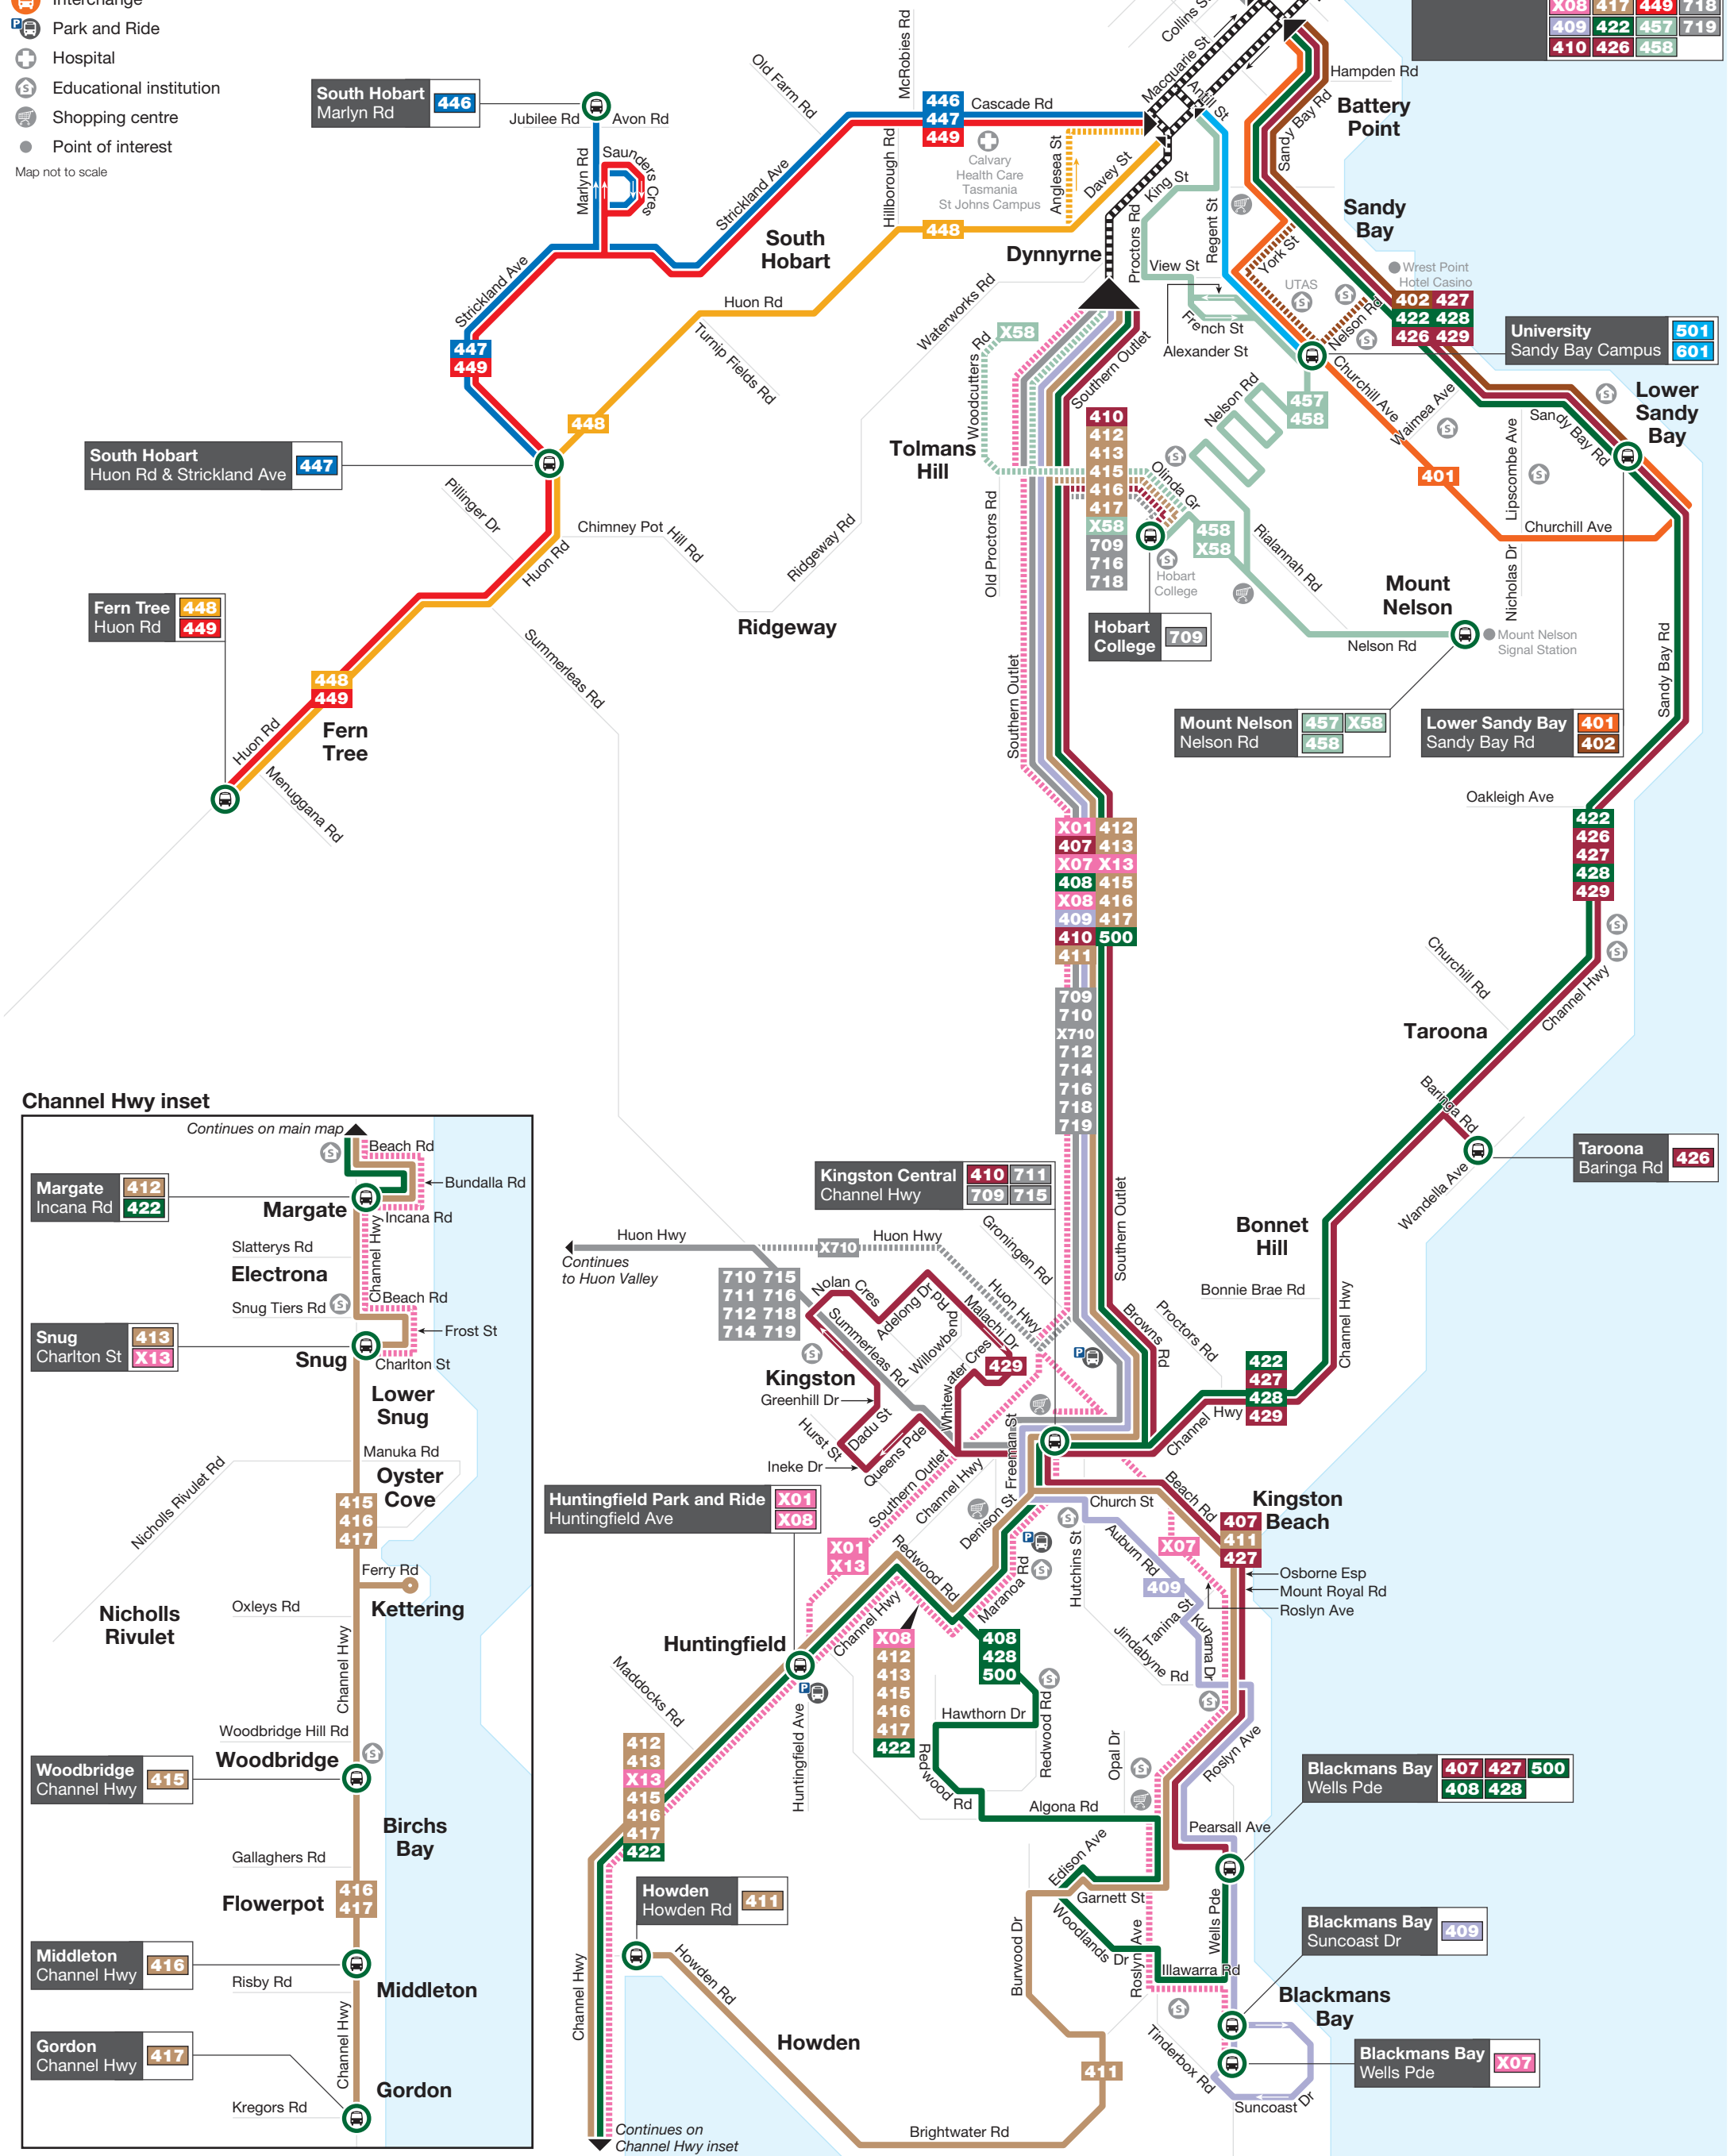

Hobart South Network

- Legend**
- Bus route
 - Limited bus route
 - Common bus route
 - Other region bus route (see other maps)
 - Terminus
 - Interchange
 - Park and Ride
 - Hospital
 - Educational institution
 - Shopping centre
 - Point of interest
- Map not to scale

Other bus routes continue to the north of Hobart. Refer to the Hobart North Network map for details:

502	510	512	X21	X42	605
X02	X10	513	522	560	722
503	511	520	X30	561	X22
504	X11	X20	540	562	X23

Other bus routes continue to the east of Hobart. Refer to the Hobart East Network map for details:

605	X16	X44	X65	731	736
606	624	646	676	X31	737
614	625	654	685	732	
615	634	655	695	X32	
X15	X34	664	725	X33	
616	635	X64	726	734	

Continues to Glenorchy & Northern Suburbs

Continues to Shoreline Plaza, Eastern Shore & Northern Suburbs

401	411	427	X58
X01	412	428	710
402	413	429	X710
407	X13	446	712
X07	415	447	714
408	416	448	716
X08	417	449	718
409	422	457	719
410	426	458	

Channel Hwy inset