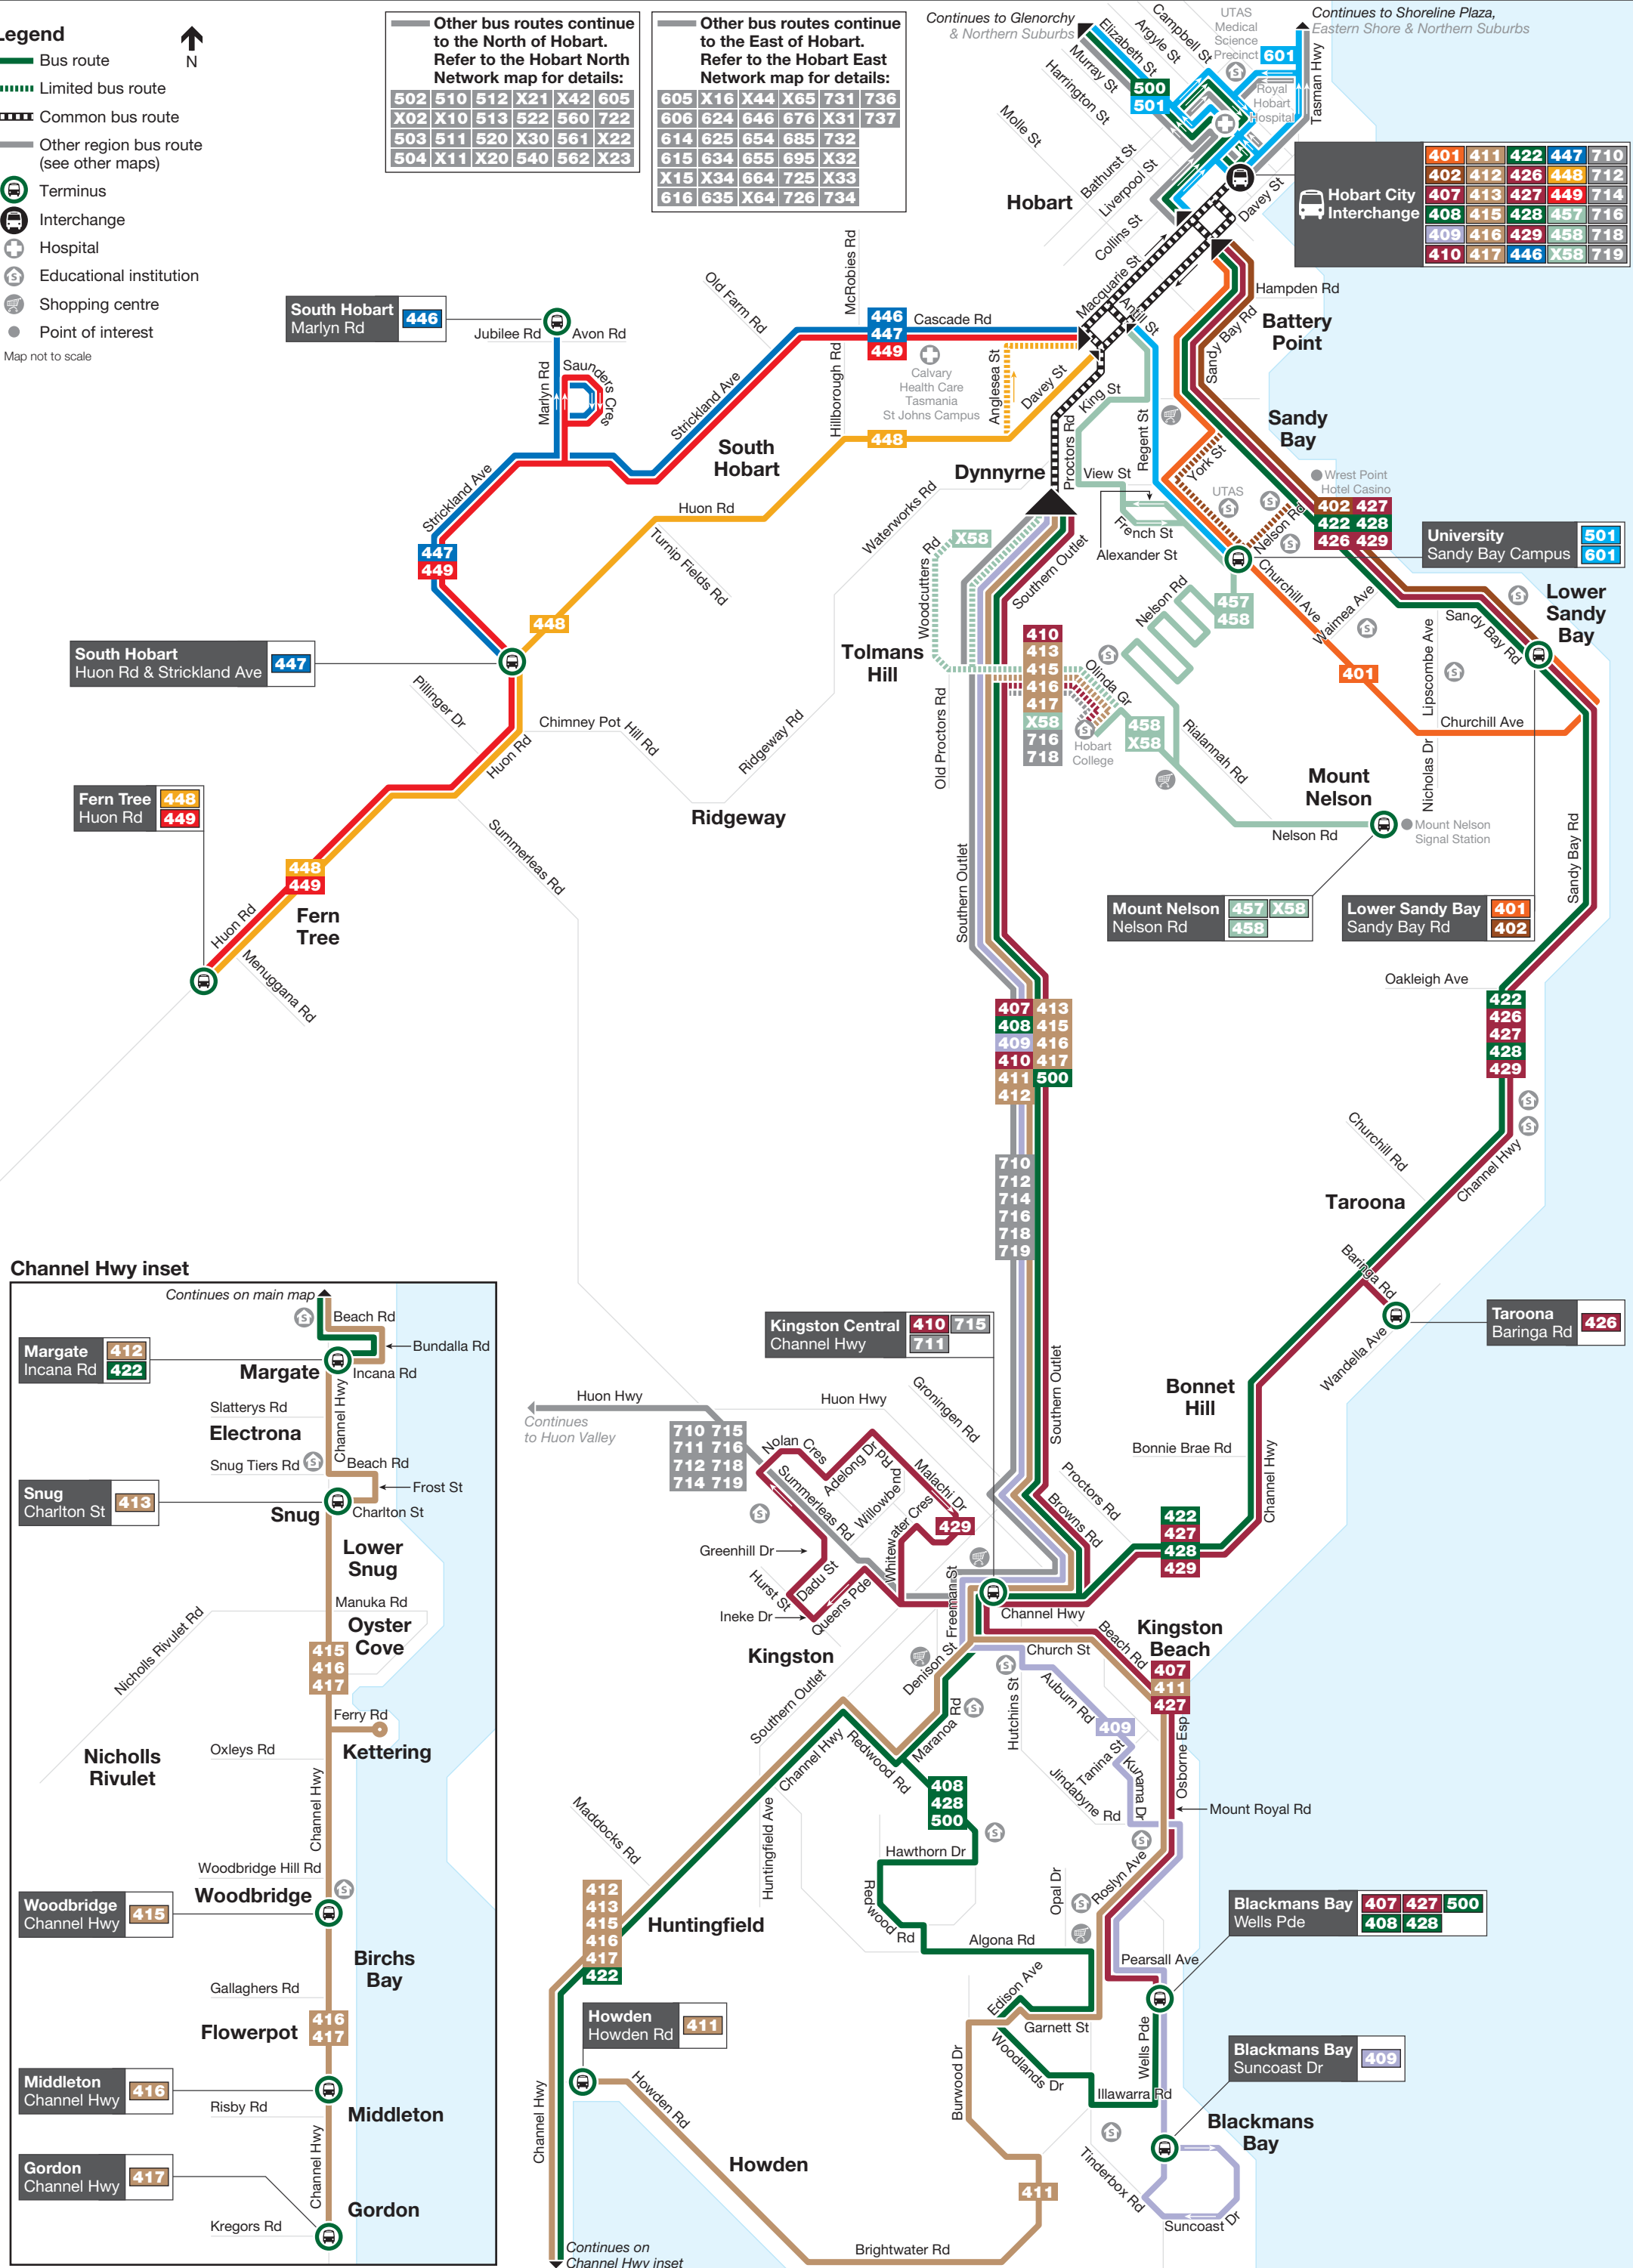

Hobart South Network

- Legend**
- Bus route
 - Limited bus route
 - Common bus route
 - Other region bus route (see other maps)
 - Terminus
 - Interchange
 - Hospital
 - Educational institution
 - Shopping centre
 - Point of interest
- Map not to scale

Other bus routes continue to the North of Hobart. Refer to the Hobart North Network map for details:

502	510	512	X21	X42	605
X02	X10	513	522	560	722
503	511	520	X30	561	X22
504	X11	X20	540	562	X23

Other bus routes continue to the East of Hobart. Refer to the Hobart East Network map for details:

605	X16	X44	X65	731	736
606	624	646	676	X31	737
614	625	654	685	732	
615	634	655	695	X32	
X15	X34	664	725	X33	
616	635	X64	726	734	

Continues to Glenorchy & Northern Suburbs

Continues to Shoreline Plaza, Eastern Shore & Northern Suburbs

Channel Hwy inset

Kingston Central
Channel Hwy

410	715
711	

710 715
711 716
712 718
714 719

429

Kingston Beach
Beach Rd

407	411	427
409	416	427
410	417	428
411	500	429
412		

409