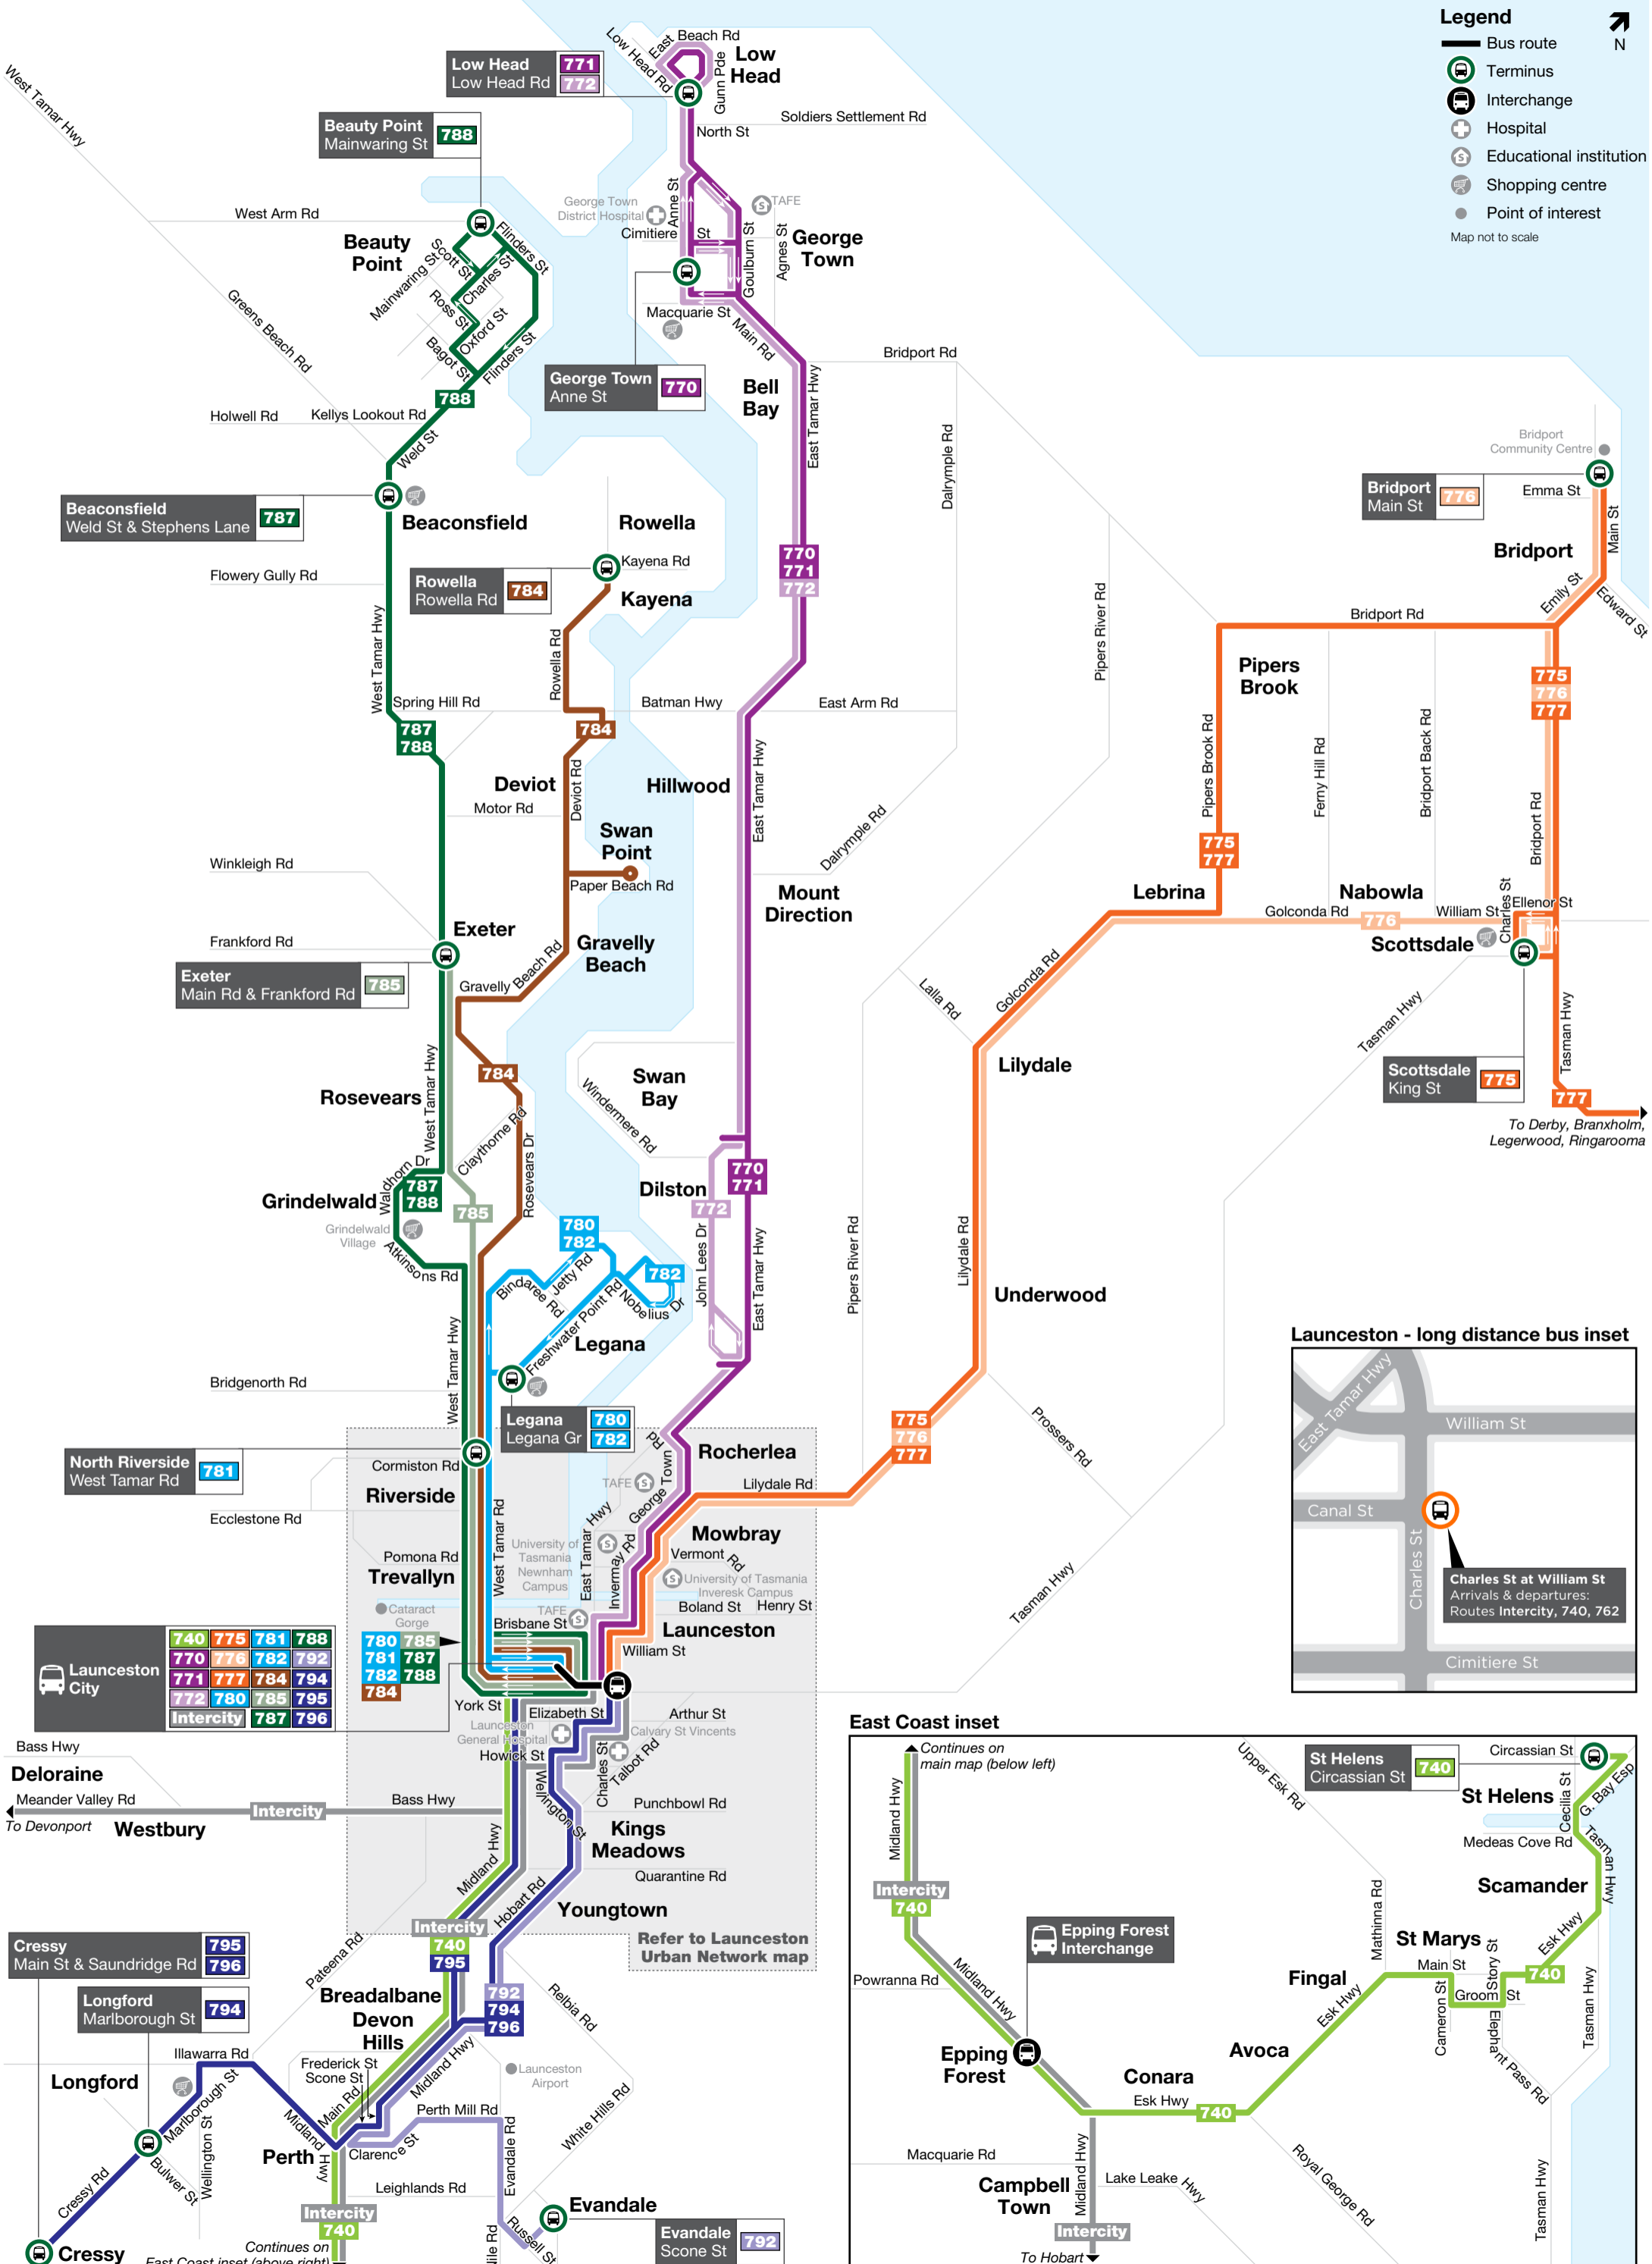

### Legend

- Bus route
  - Terminus
  - Interchange
  - Hospital
  - Educational institution
  - Shopping centre
  - Point of interest
- Map not to scale

### Launceston - long distance bus inset

### East Coast inset

740	775	781	788
770	776	782	792
771	777	784	794
772	780	785	795
Intercity	787	796	

795	
796	

792	
794	
796	

792	
794	
796	