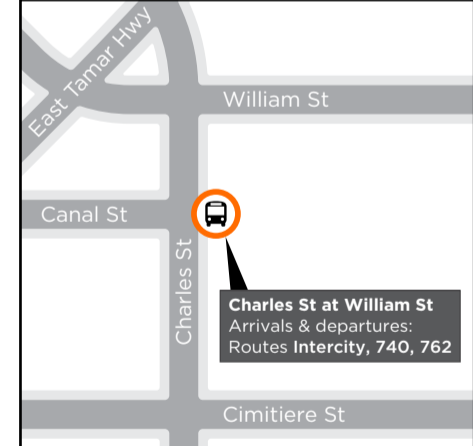

### Legend

- Bus route
  - Terminus
  - Interchange
  - Hospital
  - Educational institution
  - Shopping centre
  - Point of interest
- Map not to scale

### Launceston - long distance bus inset

### East Coast inset

740	775	781	788
770	776	782	792
771	777	784	794
772	780	785	795
Intercity	787	796	

795	
796	

792	
794	
796	

792	
794	
796	