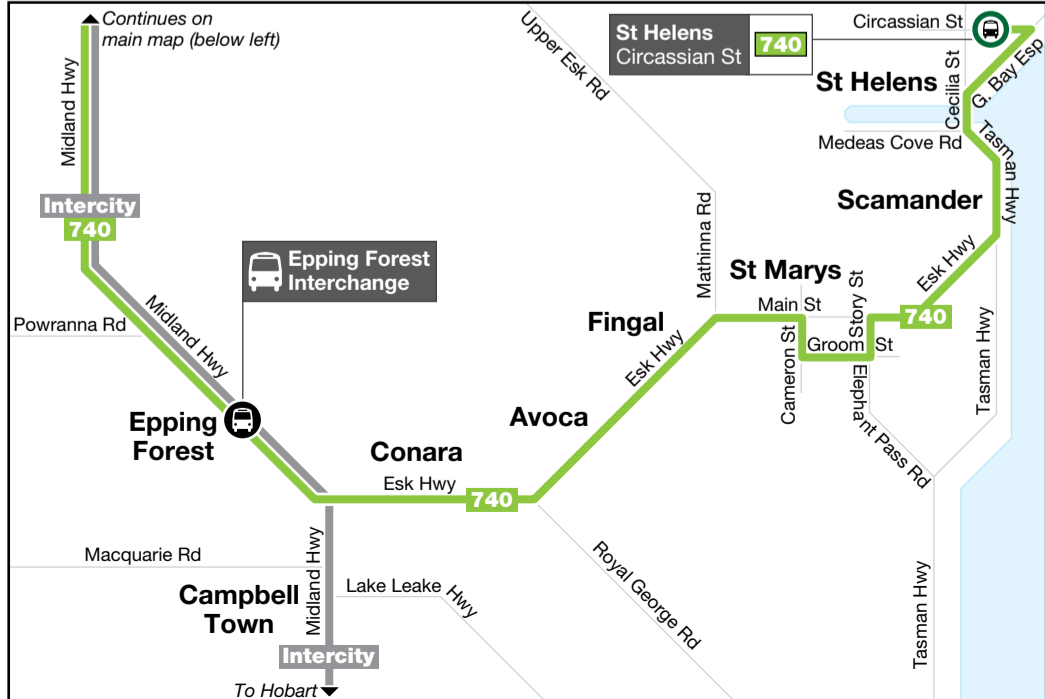

### Legend

- Bus route
  - Terminus
  - Interchange
  - Hospital
  - Educational institution
  - Shopping centre
  - Point of interest
- Map not to scale

### Launceston - long distance bus inset

### East Coast inset

740	775	781	788
770	776	782	792
771	777	784	794
772	780	785	795
Intercity	787	796	

795	
796	

792	
794	
796	

792	
794	
796	