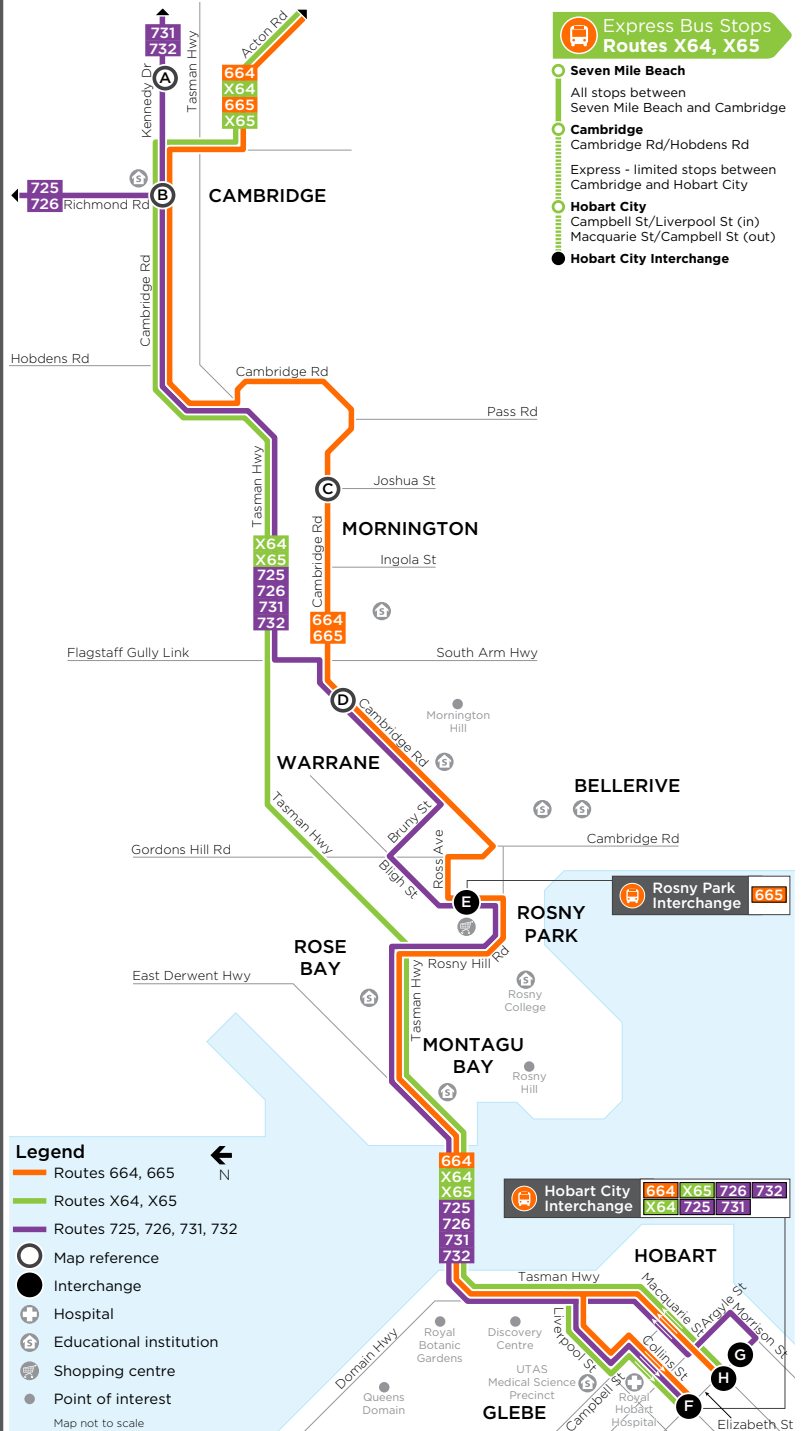

### BUS ROUTE MAP

Monday to Friday (cont)		
map ref	ROUTE NUMBER	732
		pm
A	Cambridge, Kennedy Dr/Stanton Pl	5:59
B	Cambridge, Cambridge Rd/Richmond Rd	6:01
C	Mornington, Cambridge Rd/Joshua St	-
D	Mornington, Cambridge Rd/Shackleton St	6:10
E	Rosny Park Interchange, Stop E	6:14
F	Hobart City, Collins St	6:25

Monday to Friday (cont)												
map ref	ROUTE NUMBER	731	664	726	664	731	X64	726	732	664	664	664
G	Hobart City, Town Hall, Elizabeth St	3:30 pm	pm	pm	pm	pm	pm	pm	pm	pm	pm	pm
H	Hobart City, Macquarie St Stop M	-	3:45	-	4:27	-	5:10	-	-	5:45	6:30	-
E	Rosny Park Interchange Stop C	3:40	3:55	s4:25	4:39	4:55	-	5:55	5:55	5:57	6:40	7:41
C	Cambridge Rd/Joshua St	-	4:02	-	4:45	-	-	-	-	6:03	6:46	7:47
B	Cambridge, Cambridge Rd/Richmond Rd	3:53	4:10	u4:36	4:53	5:08	5:24	b6:06	6:08	6:11	6:54	7:55
A	Cambridge, Kennedy Drive/Stanton Pl	3:55	-	-	-	5:10	-	-	6:10	-	-	-

Saturday/Sunday/Public Holidays									
map ref	ROUTE NUMBER	731	726	731	726	732	726	731	732
G	Hobart City, Town Hall, Elizabeth St	9:00 am	9:15 am	12:00 pm	12:15 pm	2:00 pm	3:15 pm	5:00 pm	6:30 pm
E	Rosny Park Interchange Stop C	9:10	9:25	12:10	12:25	2:10	3:25	5:10	6:40
B	Cambridge, Cambridge Rd/Richmond Rd	9:20	b9:36	12:20	b12:36	2:20	b3:36	5:20	6:50
A	Cambridge, Kennedy Drive/Stanton Pl	9:22	-	12:22	-	2:22	-	5:22	6:52