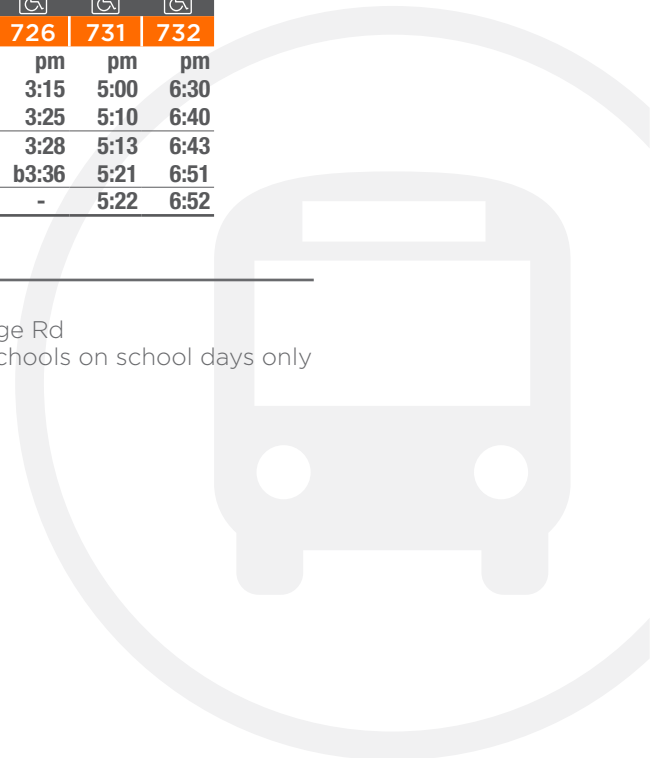

Monday to Friday (cont)											
map ref	ROUTE NUMBER	664	726	664	731	X64	726	732	664	664	664
		pm	pm	pm	pm	pm	pm	pm	pm	pm	pm
G	Hobart City, Town Hall, Elizabeth St	-	t4:10	-	4:45	-	5:40	5:45	-	-	-
H	Hobart City, Macquarie St Stop M	3:45	-	4:27	-	5:10	-	-	5:45	6:30	-
E	Rosny Park Interchange Stop C	3:55	4:25	4:39	4:55	-	5:55	5:55	5:57	6:40	7:41
D	Mornington, Cambridge Rd/Shackleton St	3:59	4:28	4:42	4:59	-	5:58	5:59	6:01	6:44	7:45
C	Cambridge Rd/Joshua St	4:02	-	4:45	-	-	-	-	6:03	6:46	7:47
B	Cambridge, Cambridge Rd/Richmond Rd	4:10	b4:36	4:53	5:09	5:24	b6:06	6:09	6:11	6:54	7:55
A	Bungana Way, The Cambridge Centre	-	-	-	5:11	-	-	6:11	-	-	-

Saturday/Sunday/Public Holidays									
map ref	ROUTE NUMBER	731	726	731	726	732	726	731	732
		am	am	pm	pm	pm	pm	pm	pm
G	Hobart City, Town Hall, Elizabeth St	9:00	9:15	12:00	12:15	2:00	3:15	5:00	6:30
E	Rosny Park Interchange Stop C	9:10	9:25	12:10	12:25	2:10	3:25	5:10	6:40
D	Mornington, Cambridge Rd/Shackleton St	9:13	9:28	12:13	12:28	2:13	3:28	5:13	6:43
B	Cambridge, Cambridge Rd/Richmond Rd	9:21	b9:36	12:21	b12:36	2:21	b3:36	5:21	6:51
A	Bungana Way, The Cambridge Centre	9:22	-	12:22	-	2:22	-	5:22	6:52

Explanations

- Wheelchair accessible bus
- b Service departs from bus stop in Richmond Rd before Cambridge Rd
- t Service commences from Hutchins, Mt Carmel, and Collegiate schools on school days only

WHO OPERATES MY SERVICE?

Metro

664, X64, 665, X65

metrotas.com.au

13 22 01

Tassielink

725, 726

tassielink.com.au

1300 300 520

Tasmania's only REDLINE

731, 732

tasredline.com.au

1300 360 000

Online trip information
transport.tas.gov.au