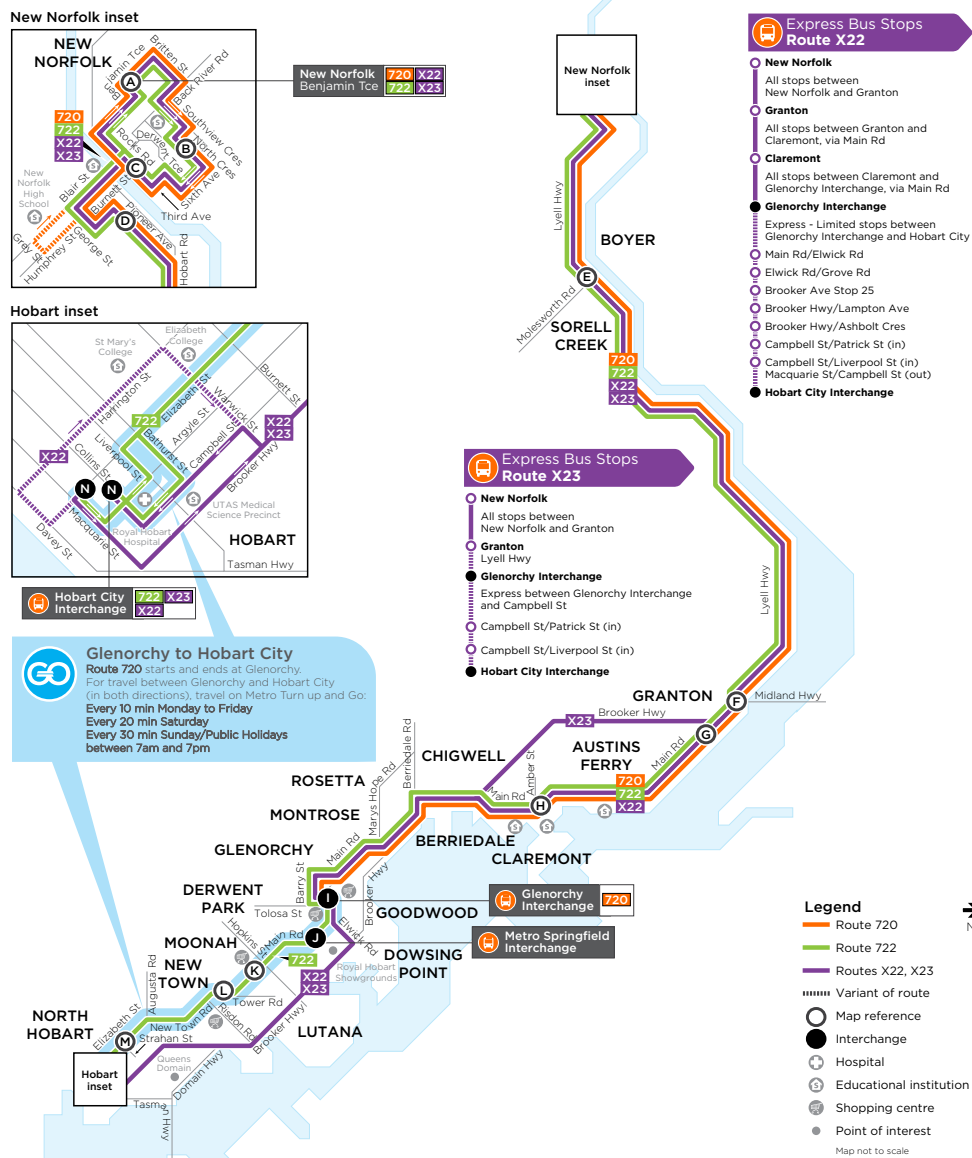

EFFECTIVE 11 AUGUST 2019

720, 722, X22, X23

New Norfolk to Glenorchy & Hobart

ROUTE NUMBER	ROUTE	ROUTE NUMBER	ROUTE
720	New Norfolk to Glenorchy	X22	New Norfolk to Hobart EXPRESS
722	New Norfolk to Hobart	X23	New Norfolk to Hobart SUPER EXPRESS

BUS ROUTE MAP

WHO OPERATES MY SERVICE?

O'DRISCOLL COACHES
DERWENT VALLEY LINK
720, 722, X22, X23
derwentvalleylink.com.au
(03) 6261 4653

ACCESSIBLE SERVICE

All services are operated by wheelchair accessible vehicles.

Online trip information
transport.tas.gov.au