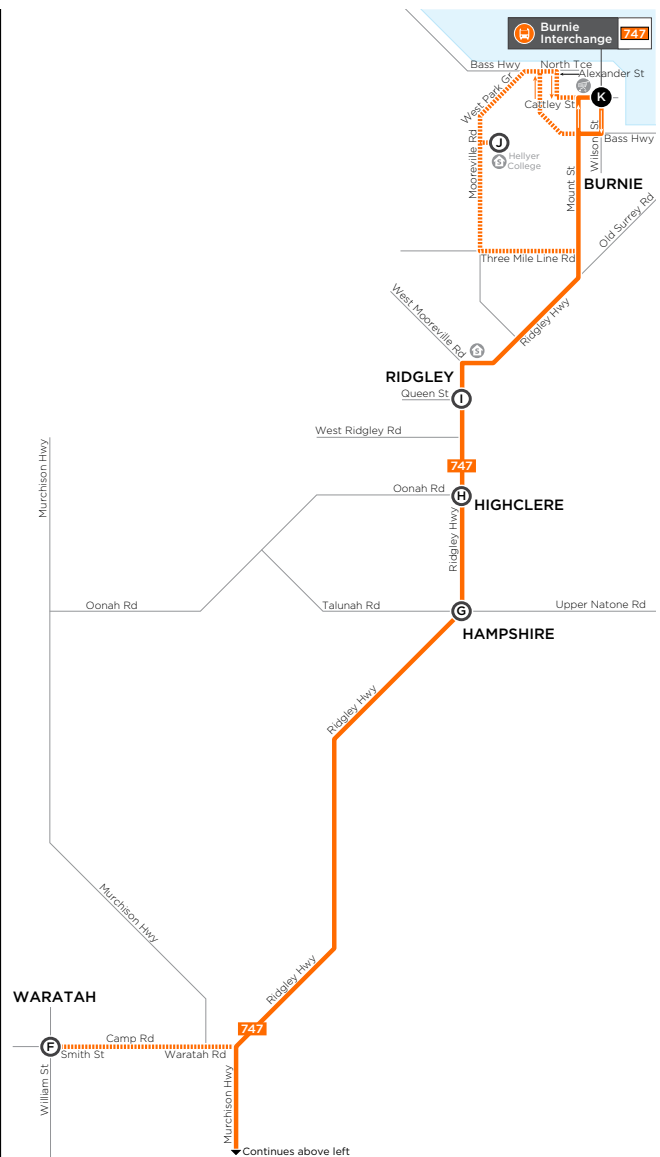

- Route 747
 - Route 748
 - Variant of route
 - Map reference
 - Interchange
 - Hospital
 - Educational institution
 - Shopping centre
- Map not to scale

WHO OPERATES MY SERVICE?

747, 748
tassielink.com.au
 1300 300 520

Online trip information
transport.tas.gov.au

EFFECTIVE 19 JANUARY 2020

747, 748

**747** from West Coast towards Burnie**748** from Strahan towards Queenstown

Monday to Friday				
map ref	ROUTE NUMBER	747	748	748
		am	pm	pm
(A)	Strahan, Esplanade/Harold St	7:30	s4:00	6:45
(B)	Queenstown Railway Station	tm8:20	s4:50	7:30
(C)	Zeehan, IGA	9:05	-	-
(D)	Rosebery, Agnes St Car Park	9:30	-	-
(E)	Tullah, Murchison Hwy	9:55	-	-
(F)	Waratah, William St/Smith St	r10:30	-	-
(G)	Hampshire, Ridgley Hwy/Upper Natone Rd	10:50	-	-
(H)	Highclere, Highclere Roadhouse	11:00	-	-
(I)	Ridgley, G.P.O.	11:05	-	-
(K)	Cattley St	11:15	-	-

Saturday			
map ref	ROUTE NUMBER	747	748
		am	pm
(A)	Strahan, Esplanade/Harold St	8:30	7:55
(B)	Queenstown Railway Station	9:20	8:40
(C)	Zeehan, IGA	10:05	-
(D)	Rosebery, Agnes St Car Park	10:30	-
(E)	Tullah, Murchison Hwy	10:55	-
(F)	Waratah, William St/Smith St	r11:30	-
(G)	Hampshire, Ridgley Hwy/Upper Natone Rd	11:50	-
(H)	Highclere, Highclere Roadhouse	12:00	-
(I)	Ridgley, G.P.O.	12:05	-
(K)	Cattley St	c12:15	-

Saturday			
map ref	ROUTE NUMBER	748	747
		am	pm
K	Cattley St	-	4:15
I	Ridgley, G.P.O.	-	4:25
H	Highclere, Highclere Roadhouse	-	4:30
G	Hampshire, Ridgley Hwy/Upper Natone Rd	-	4:35
F	Waratah, William St/Smith St	-	5:00
E	Tullah, Murchison Hwy	-	5:40
D	Rosebery, Agnes St Car Park	-	6:00
C	Zeehan, IGA	-	6:35
B	Queenstown Railway Station	7:40	7:10
A	Strahan, Esplanade /Harold St	8:30	7:55