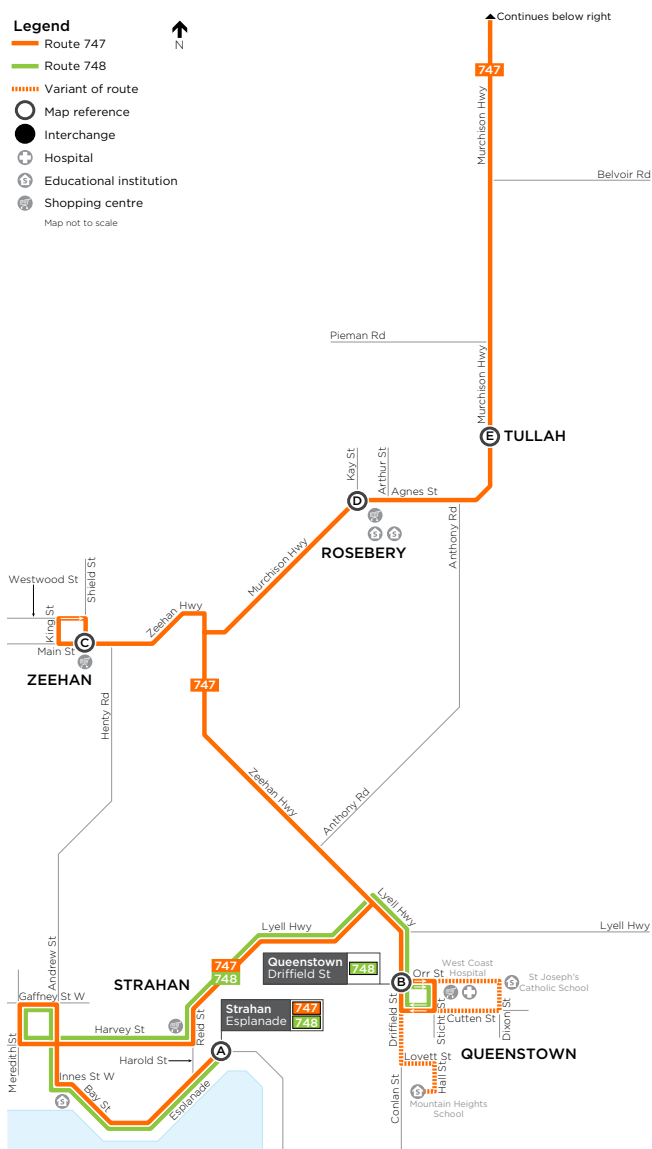

EFFECTIVE 19 JANUARY 2020

747, 748

West Coast to Burnie

ROUTE NUMBER | ROUTE

747 West Coast to Burnie

748 Strahan to Queenstown

BUS ROUTE MAP

Legend

1. Route 747
   - Route 748
   - Variant of route
   - Map reference
   - Interchange
   - Hospital
   - Educational institution
   - Shopping centre
2. Map not to scale

WHO OPERATES MY SERVICE?

747, 748
tassielink.com.au
1300 300 520

Online trip information
transport.tas.gov.au