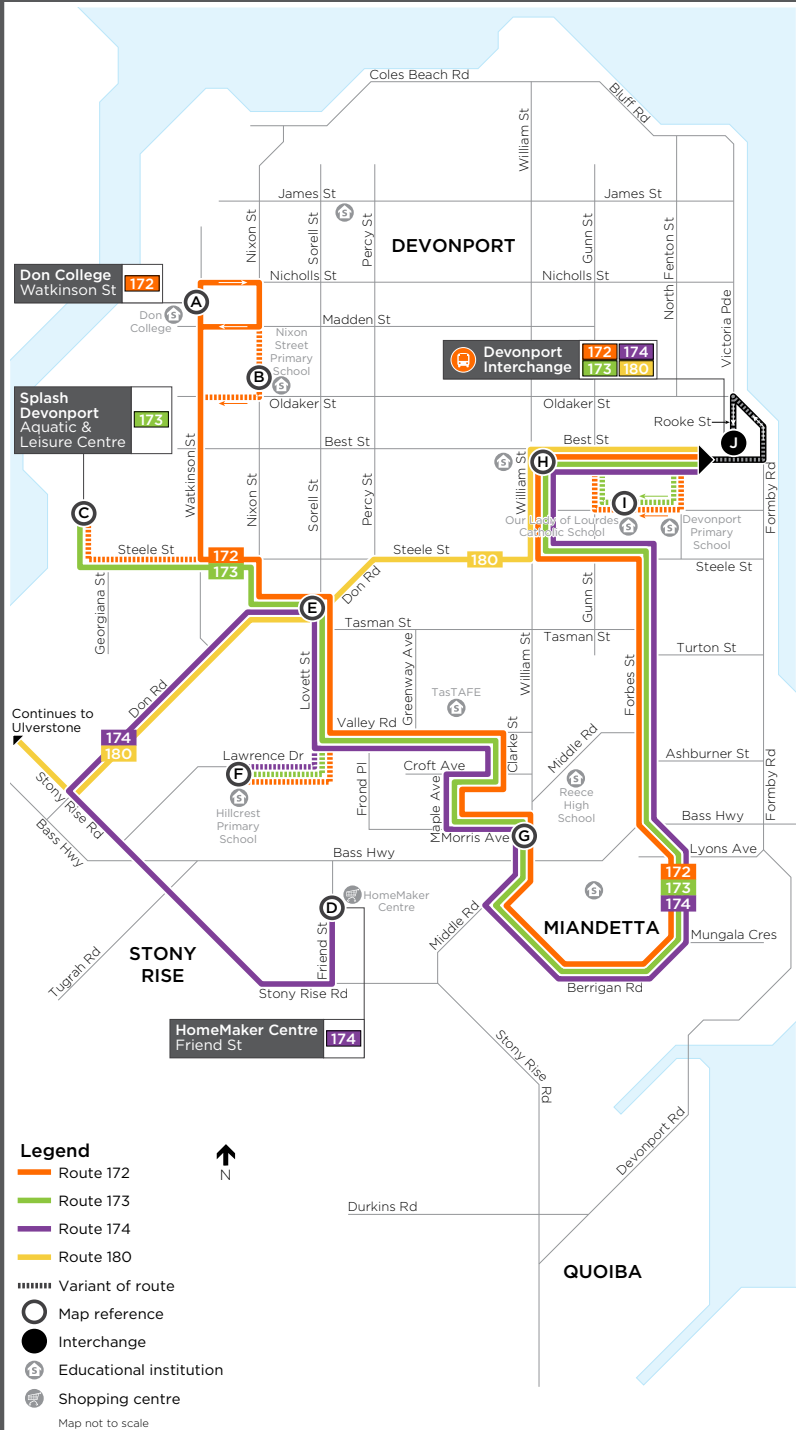

EFFECTIVE 17 JANUARY 2021

172, 173, 174

South Devonport & Miandetta

ROUTE NUMBER	ROUTE
172	Don College to Devonport
173	Splash to Devonport
174	Stony Rise to Devonport

Also shows part of route 180

BUS ROUTE MAP

WHO OPERATES MY SERVICE?

MERSEYLINK

172, 173, 174, 180
merseylink.com.au
(03) 6427 7626

ACCESSIBLE SERVICE

All services are operated by wheelchair accessible vehicles.

Online trip information
transport.tas.gov.au