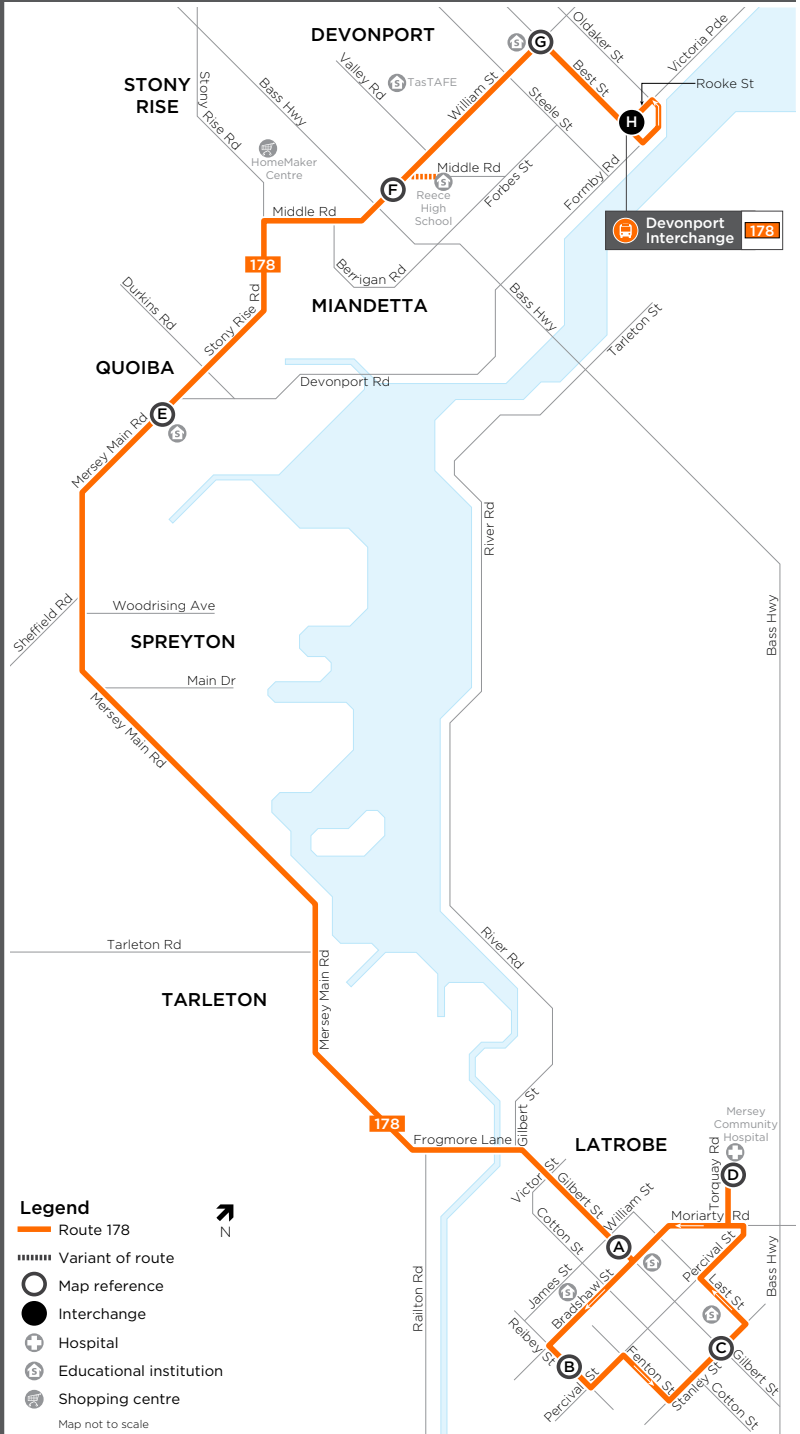

# Latrobe to Devonport

ROUTE NUMBER | ROUTE

## 178

Latrobe to Devonport

BUS ROUTE MAP

WHO OPERATES MY SERVICE?

**MERSEYLINK**

178  
merseylink.com.au  
(03) 6427 7626

**ACCESSIBLE SERVICE**

All services are operated by wheelchair accessible vehicles.

## Latrobe to Devonport

## Saturday

map ref	ROUTE NUMBER	178	178	178	178	178	178	178	178	178	178	178	
		am	am	am	am	am	pm	pm	pm	pm	pm	pm	
(A)	Latrobe, Latrobe Village Market	7:19	8:19	9:19	10:19	11:19	12:19	1:19	2:19	3:19	4:19	5:19	6:36
(B)	Latrobe, Reibey St/Chablis Ct	7:22	8:22	9:22	10:22	11:22	12:22	1:22	2:22	3:22	4:22	5:22	6:39
(C)	Latrobe, Stanley St/Gilbert St	7:25	8:25	9:25	10:25	11:25	12:25	1:25	2:25	3:25	4:25	5:25	6:42
(D)	Mersey Community Hospital	7:28	8:28	9:28	10:28	11:28	12:28	1:28	2:28	3:28	4:28	5:28	6:45
(A)	Latrobe, Town Hall	7:30	8:30	9:30	10:30	11:30	12:30	1:30	2:30	3:30	4:30	5:30	6:47
(E)	Spreyton Primary School	7:40	8:40	9:40	10:40	11:40	12:40	1:40	2:40	3:40	4:40	5:40	6:57
(F)	Middle Rd/Morris Ave	7:44	8:44	9:44	10:44	11:44	12:44	1:44	2:44	3:44	4:44	5:44	7:01
(G)	Fourways, Best St/William St	7:48	8:48	9:48	10:48	11:48	12:48	1:48	2:48	3:48	4:48	5:48	7:05
(H)	Devonport, Rooke St	7:52	8:52	9:52	10:52	11:52	12:52	1:52	2:52	3:52	4:52	5:52	7:09