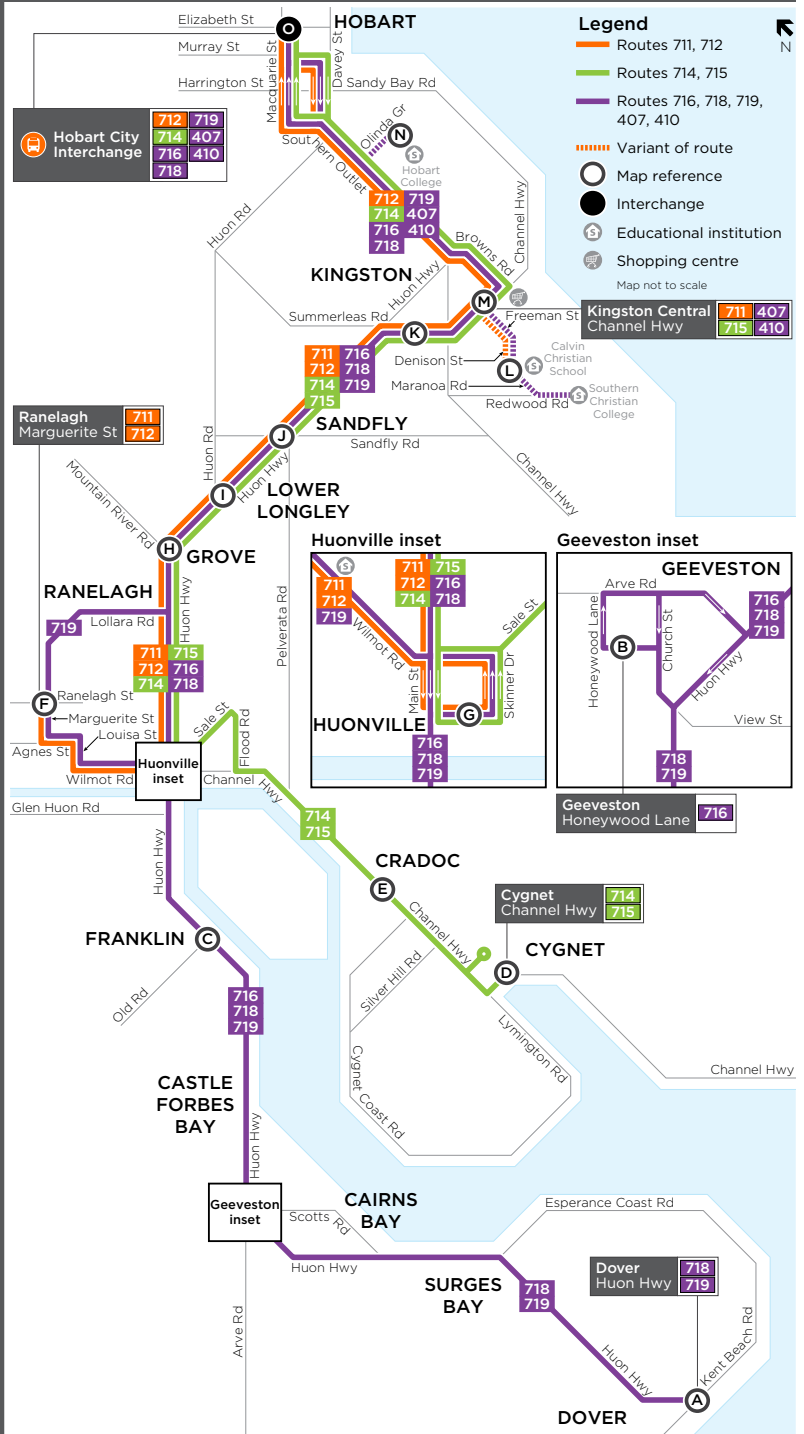

EFFECTIVE 20 JANUARY 2019

711, 712, 714, 715, 716, 718, 719

Huon Valley to Hobart

ROUTE NUMBER	ROUTE
711	Kingston to Ranelagh
712	Ranelagh to Hobart
714	Cygnets to Hobart
715	Cygnets to Kingston
716	Geeveston to Hobart
718	Dover to Hobart
719	Dover to Hobart

Also shows routes 407 & 410

BUS ROUTE MAP

WHO OPERATES MY SERVICE?

711, 712, 714, 715, 716, 718, 719

tassielink.com.au

1300 300 520

407, 410

metrotas.com.au

13 22 01

Online trip information transport.tas.gov.au