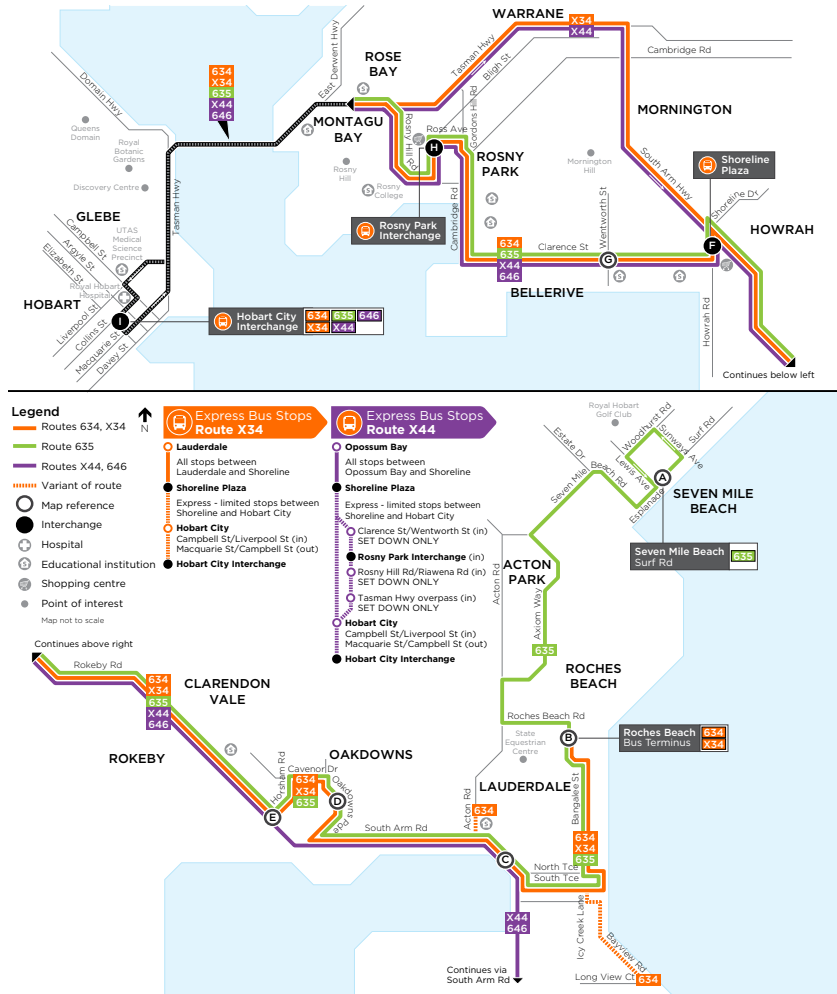

EFFECTIVE 4 AUGUST 2021

634, X34, 635

Lauderdale to Hobart City & Seven Mile Beach

ROUTE NUMBER | ROUTE

634 Roches Beach to Hobart City

X34 Roches Beach to Hobart City EXPRESS

635 Seven Mile Beach to Hobart City

Also shows routes X44 & 646

BUS ROUTE MAP

WHO OPERATES MY SERVICE?

634, X34, 635, X44, 646

metrotas.com.au

13 22 01

Online trip information transport.tas.gov.au