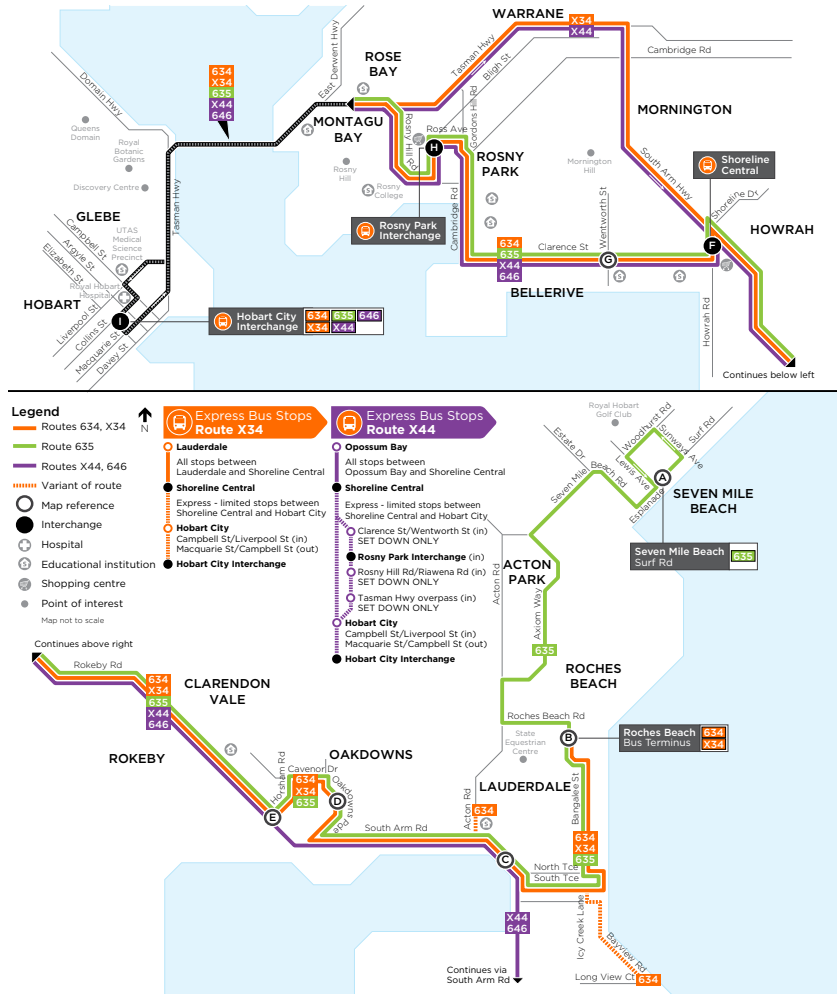

EFFECTIVE 20 JANUARY 2019

634, X34, 635

Lauderdale to Hobart City & Seven Mile Beach

ROUTE NUMBER | ROUTE

634 Roches Beach to Hobart City

X34 Roches Beach to Hobart City EXPRESS

635 Seven Mile Beach to Hobart City

Also shows routes X44 & 646

BUS ROUTE MAP

WHO OPERATES MY SERVICE?

634, X34, 635, X44, 646

metrotas.com.au

13 22 01

Online trip information
transport.tas.gov.au