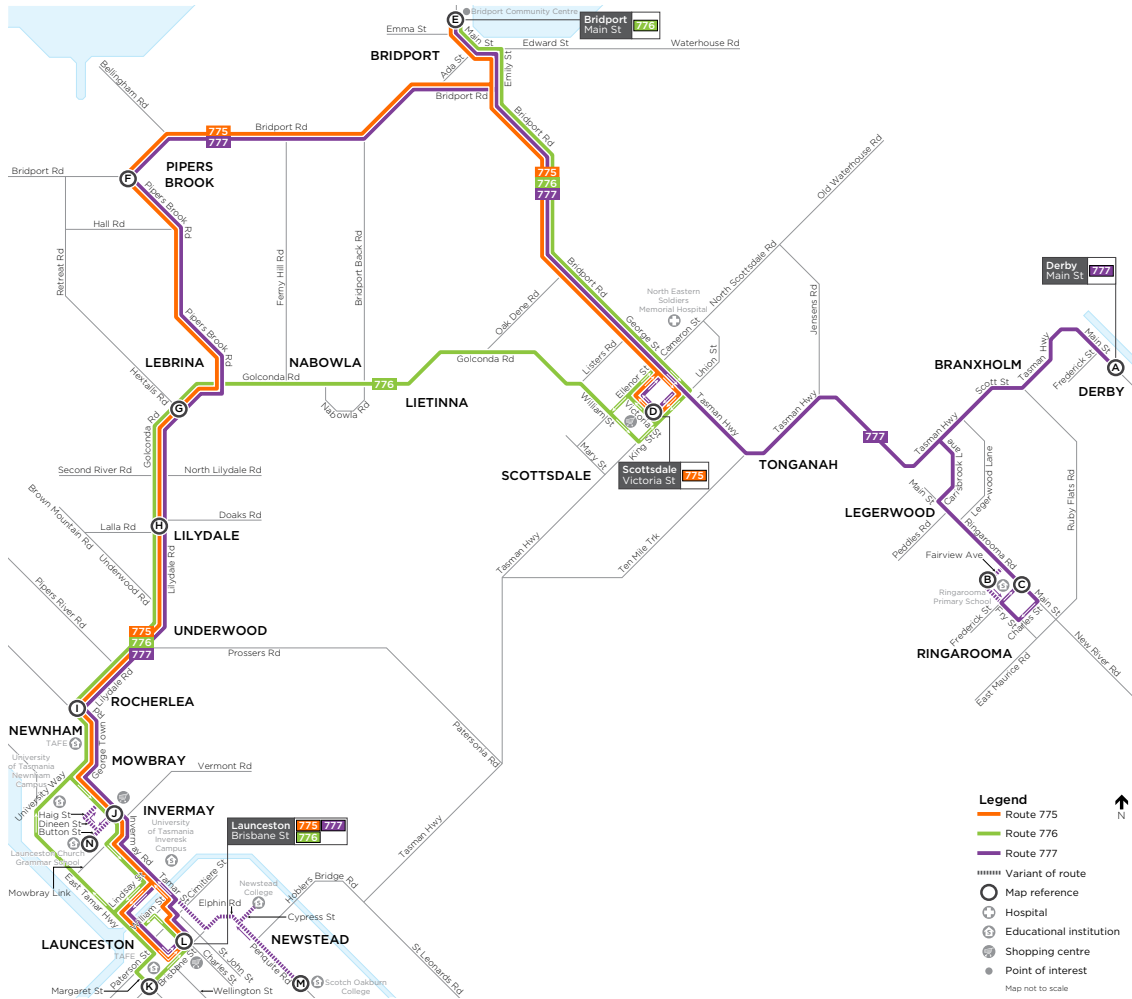

## Derby, Scottsdale & Bridport to Launceston

ROUTE NUMBER | ROUTE

**775** Scottsdale to Launceston

**776** Bridport to Launceston

**777** Derby to Launceston

### BUS ROUTE MAP