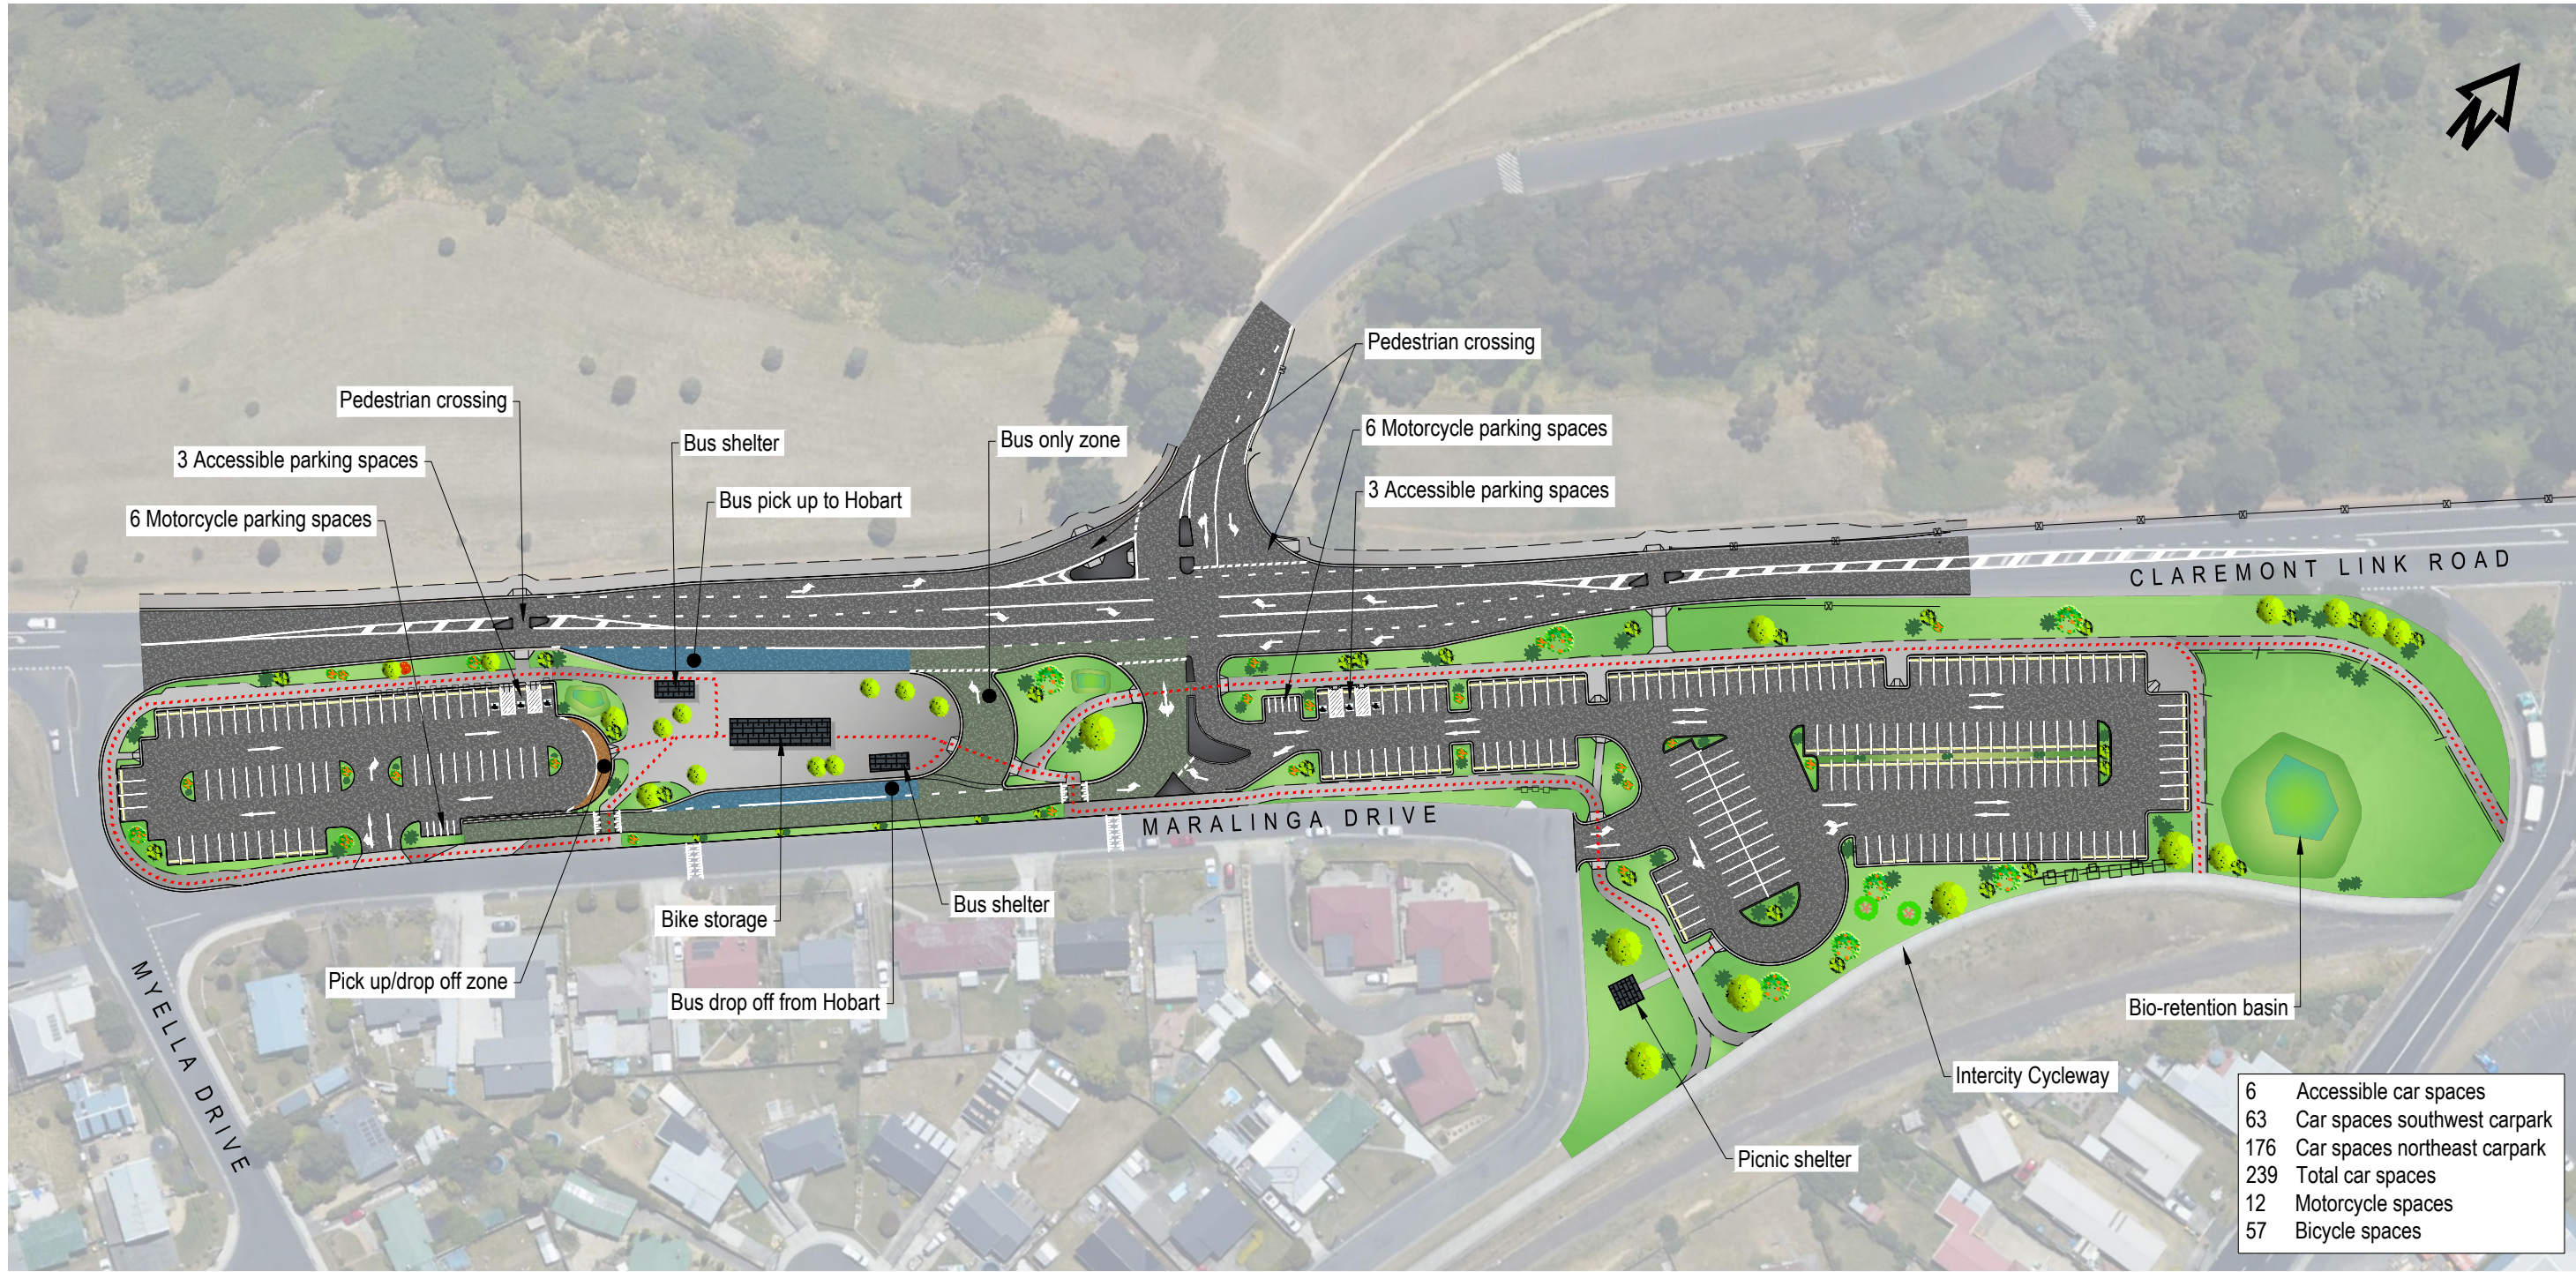

Greater Hobart Park and Ride

Claremont facility

6	Accessible car spaces
63	Car spaces southwest carpark
176	Car spaces northeast carpark
239	Total car spaces
12	Motorcycle spaces
57	Bicycle spaces

- New Asphalt
- New Footpath
- New Garden bed
- Bus Zone
- Bus pick up/drop off
- Pedestrian connections

For discussion purposes only.
Design is subject to change.