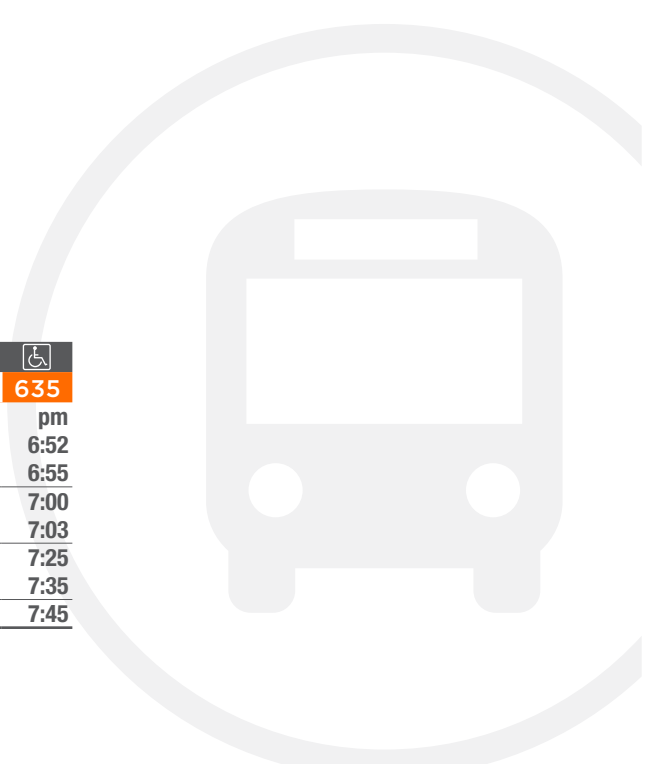

Monday to Friday (cont)		665	665
map ref	ROUTE NUMBER	pm	pm
A	Seven Mile Beach, Surf Rd	7:06	8:07
B	Seven Mile Beach Rd/Regal Ct	7:08	8:09
C	Estate Dr/Baileys Lane	-	-
D	Axiom Way/Acton Rd	7:12	8:13
E	Acton Dr/Berwick Cl	7:13	8:14
F	Acton Park, Acton Rd/Gray Ct	7:17	8:18
G	Acton Park, Acton Rd/Lynrowan Dr	-	-
H	Cambridge, Cambridge Rd	-	-
I	Mornington, Currajong St	-	-
J	Roches Beach, Roches Beach Rd	-	-
K	Shoreline Central	-	-
L	Rosny Park Interchange, Stop E	-	-
M	Hobart City, Collins St	-	-

Saturday								
map ref	ROUTE NUMBER	635	635	635	635	635	635	635
		am	am	am	pm	pm	pm	pm
A	Seven Mile Beach, Surf Rd	6:52	8:52	10:52	12:52	2:52	4:52	6:52
B	Seven Mile Beach Rd/Regal Ct	6:55	8:55	10:55	12:55	2:55	4:55	6:55
D	Axiom Way/Acton Rd	7:00	9:00	11:00	1:00	3:00	5:00	7:00
J	Roches Beach, Roches Beach Rd	7:03	9:03	11:03	1:03	3:03	5:03	7:03
K	Shoreline Central	7:25	9:25	11:25	1:25	3:25	5:25	7:25
L	Rosny Park Interchange, Stop E	7:35	9:35	11:35	1:35	3:35	5:35	7:35
M	Hobart City, Collins St	7:45	9:45	11:45	1:45	3:45	5:45	7:45

WHO OPERATES MY SERVICE?

635, 664, X64, 665, X65

metrotas.com.au

13 22 01

Online trip information
transport.tas.gov.au