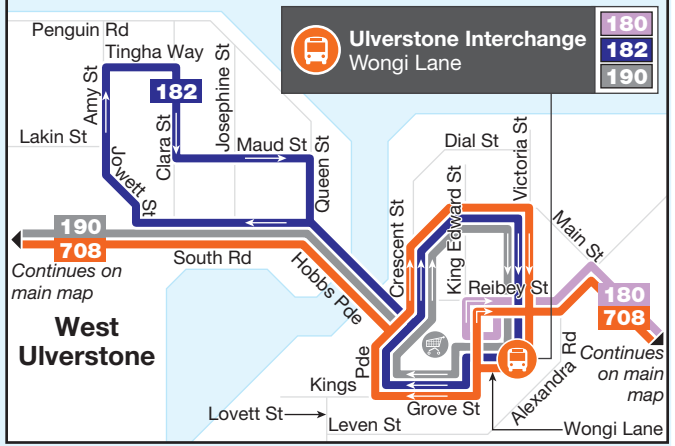

North West Regional network

Smithton to Burnie map

Wynyard inset

Burnie inset

Burnie to Devonport map

Ulverstone inset

Devonport Interchange

Devonport to Launceston map

Launceston inset