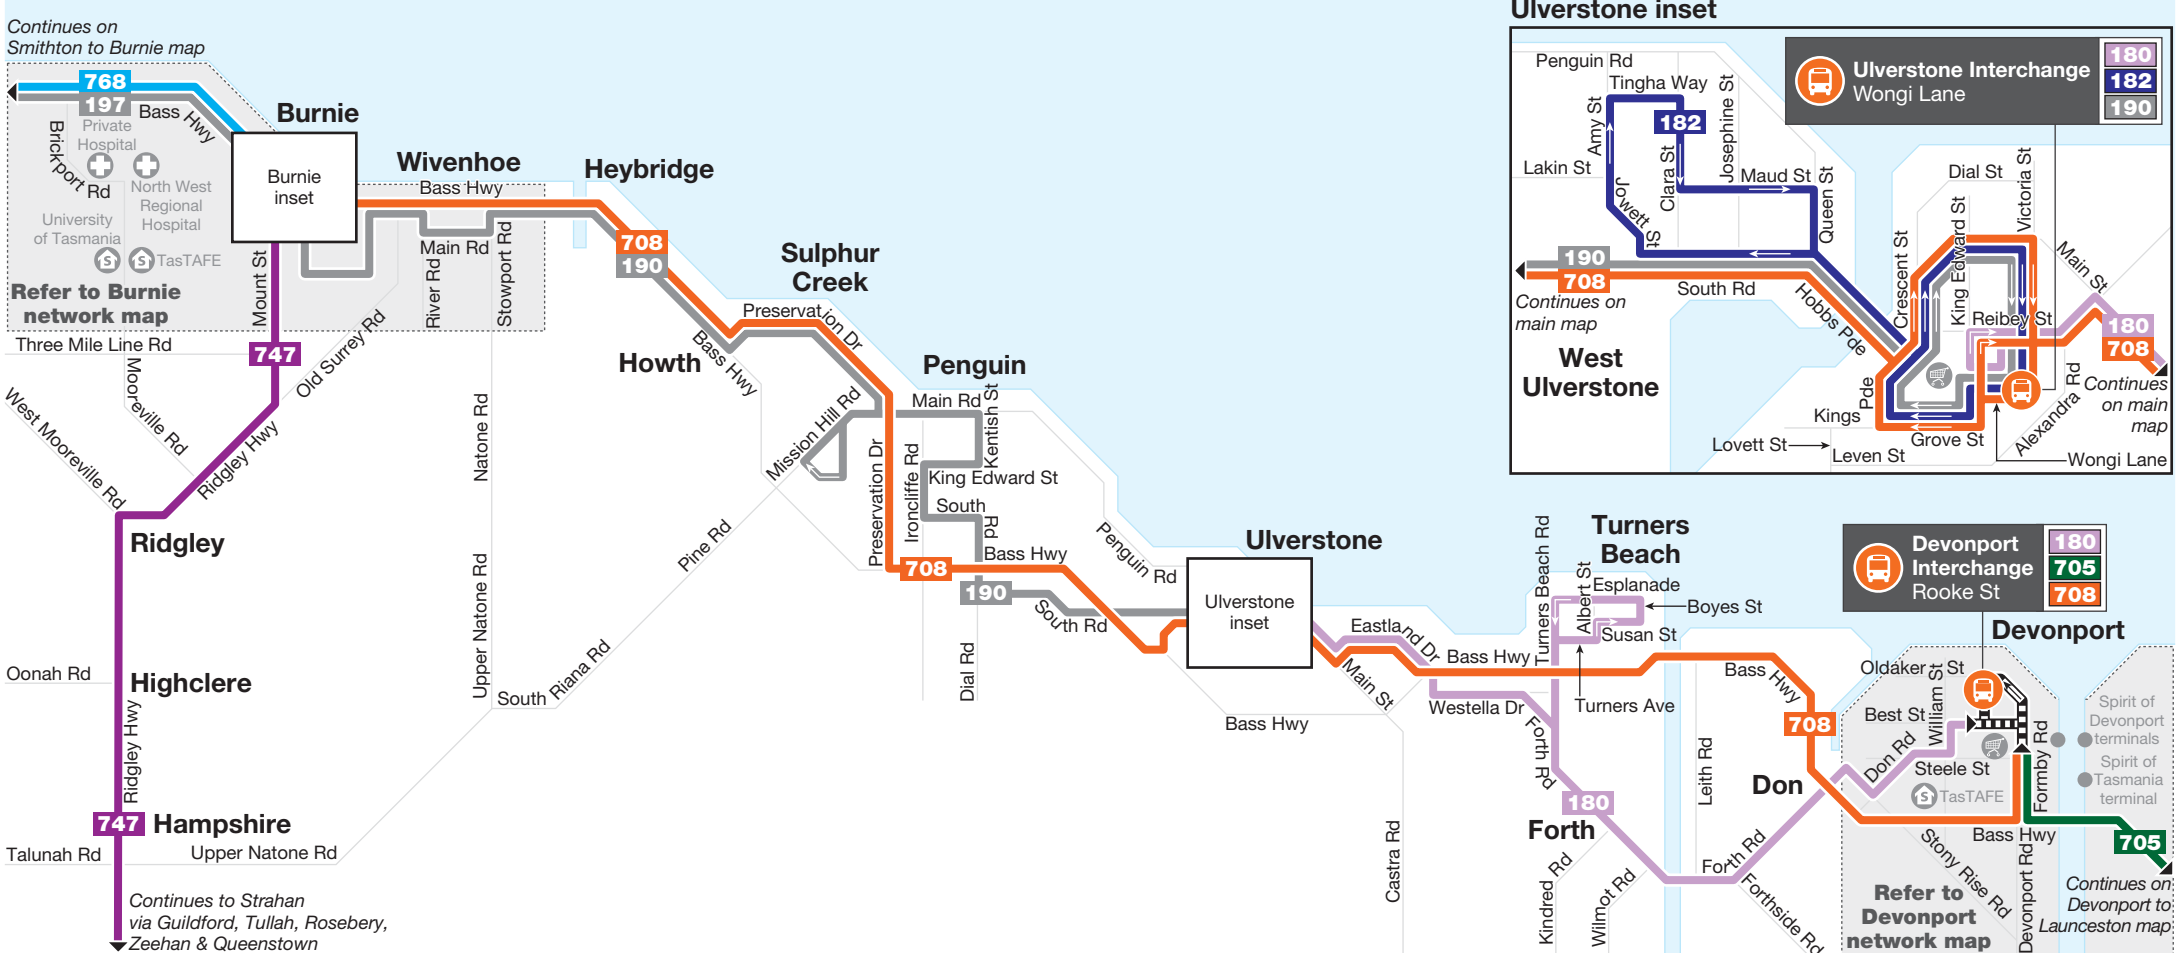

North West Regional network

Smithton to Burnie map

Wynyard inset

Burnie inset

Burnie to Devonport map

Ulverstone inset

Devonport Interchange

Devonport to Launceston map

Launceston inset