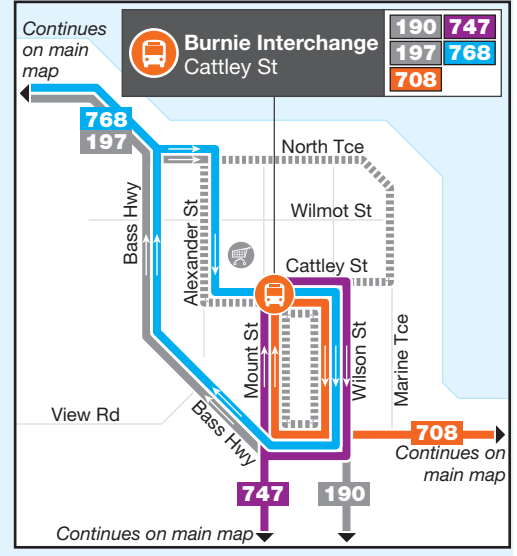

North West Regional network

Smithton to Burnie map

Wynyard inset

Burnie inset

Burnie to Devonport map

Ulverstone inset

Devonport Interchange

Devonport to Launceston map

Launceston inset