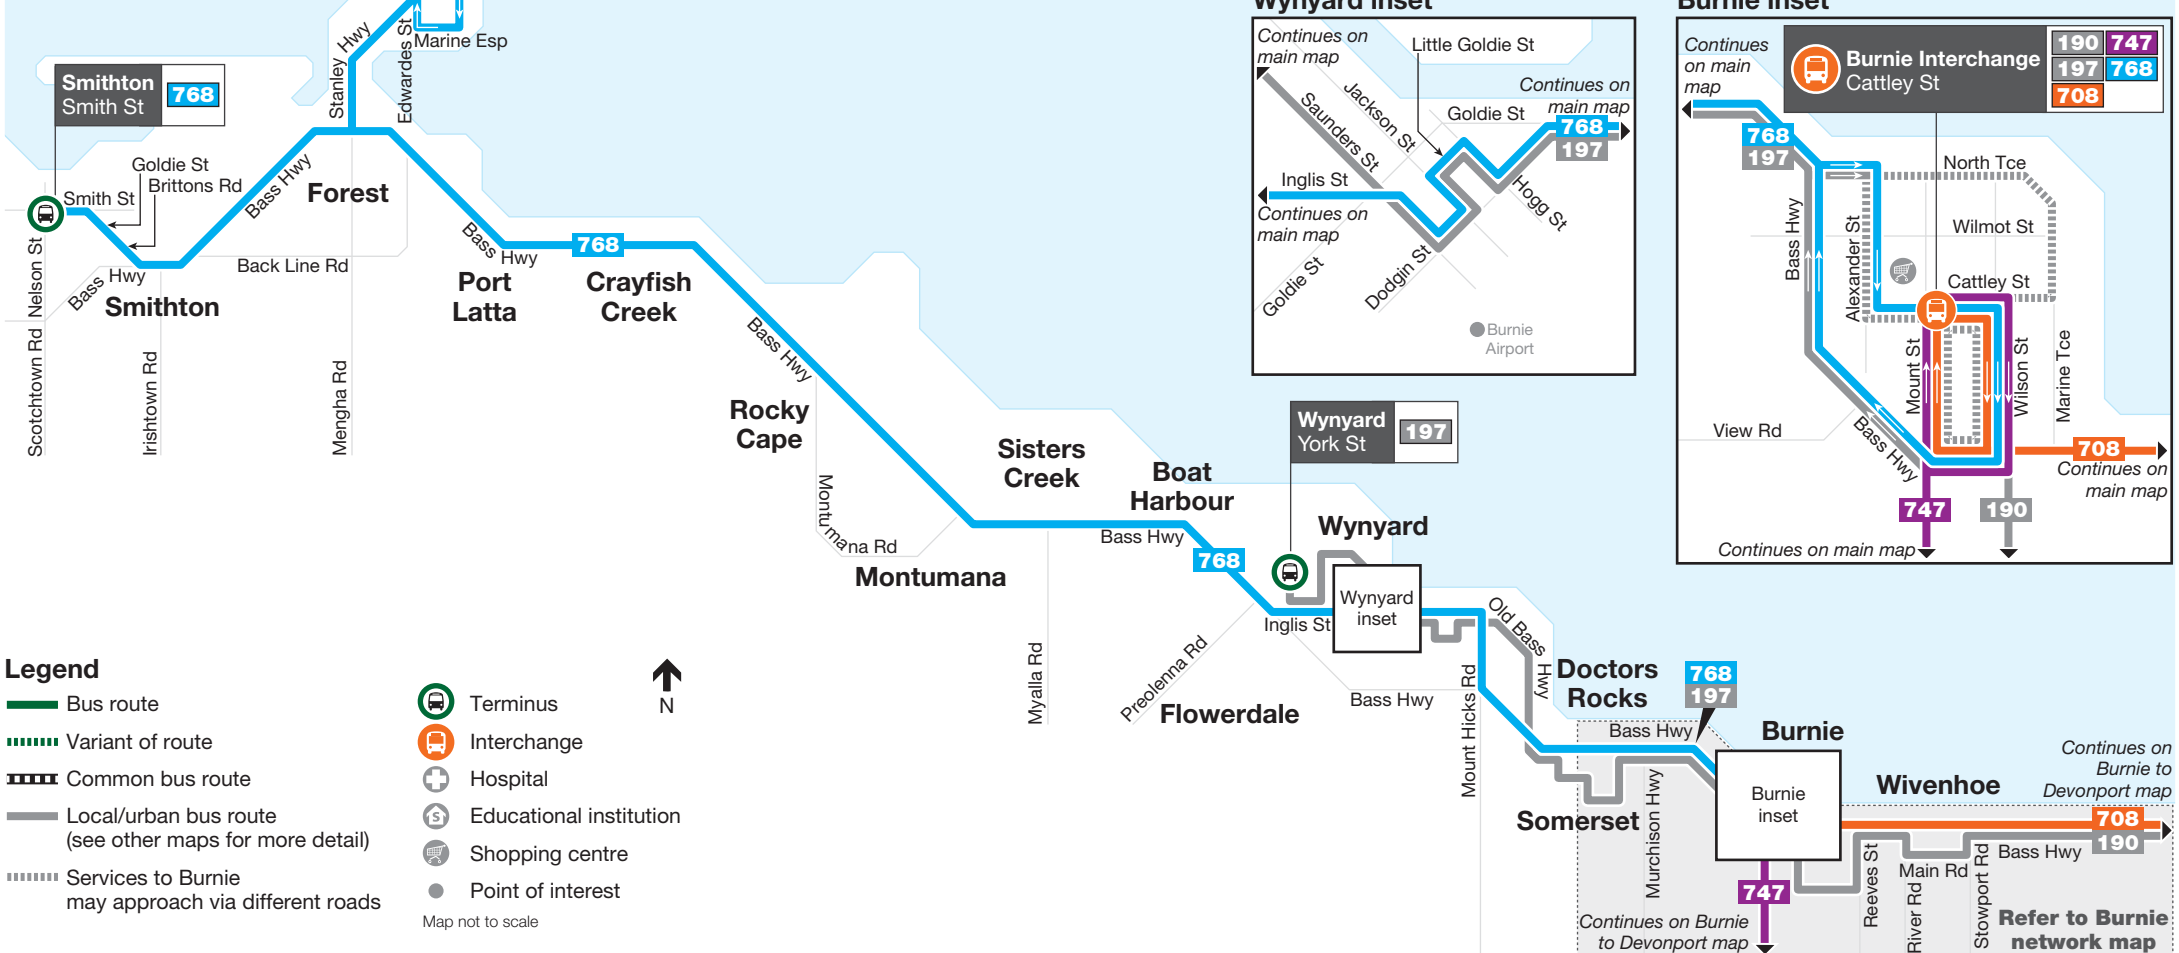

North West Regional network

Smithton to Burnie map

Wynyard inset

Burnie inset

Burnie to Devonport map

Ulverstone inset

Devonport Interchange

Devonport to Launceston map

Launceston inset