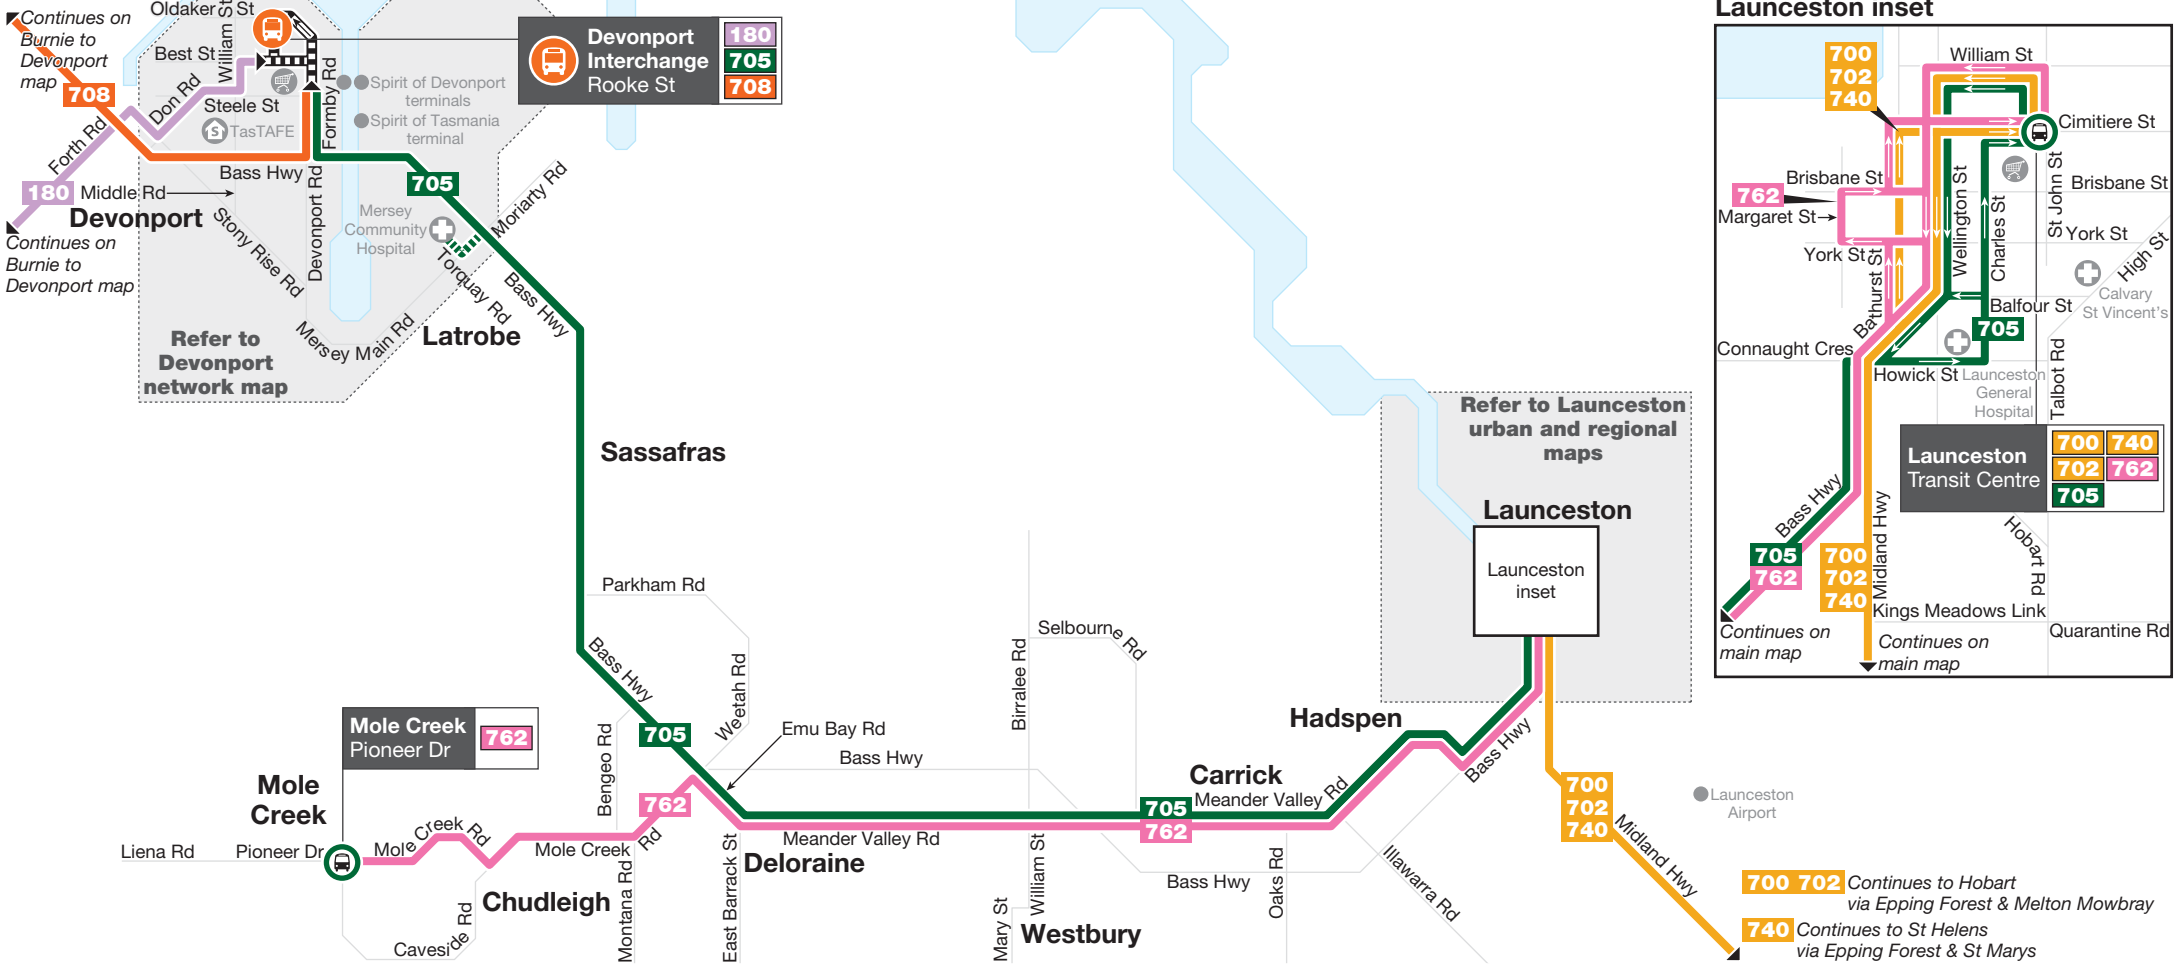

North West Regional network

Smithton to Burnie map

Wynyard inset

Burnie inset

Burnie to Devonport map

Ulverstone inset

Devonport Interchange

Devonport to Launceston map

Launceston inset