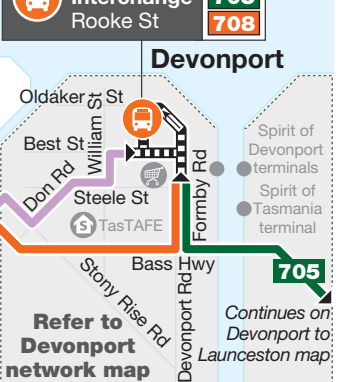

North West Regional network

Smithton to Burnie map

Wynyard inset

Burnie inset

Burnie to Devonport map

Ulverstone inset

Devonport Interchange

Devonport to Launceston map

Launceston inset