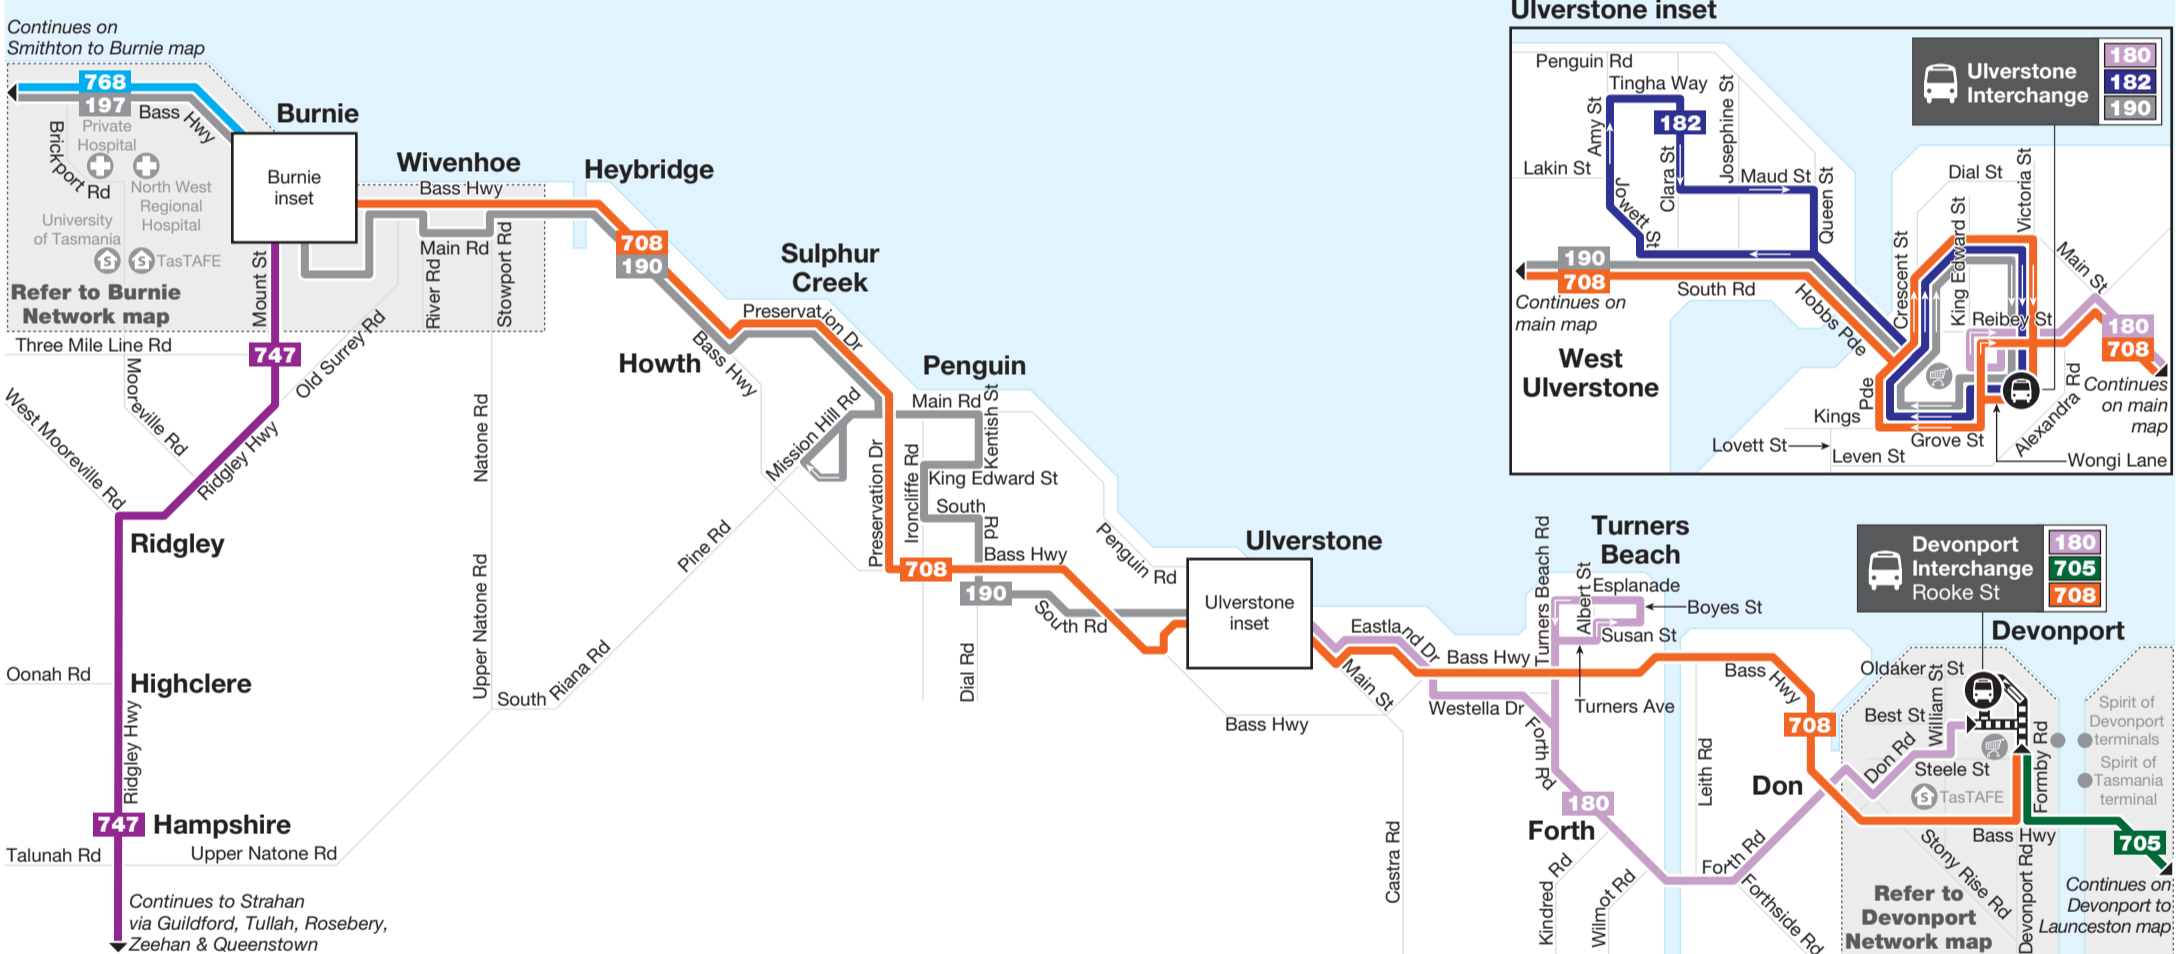

North West Regional Network

Smithton to Burnie map

Burnie to Devonport map

Devonport to Launceston map