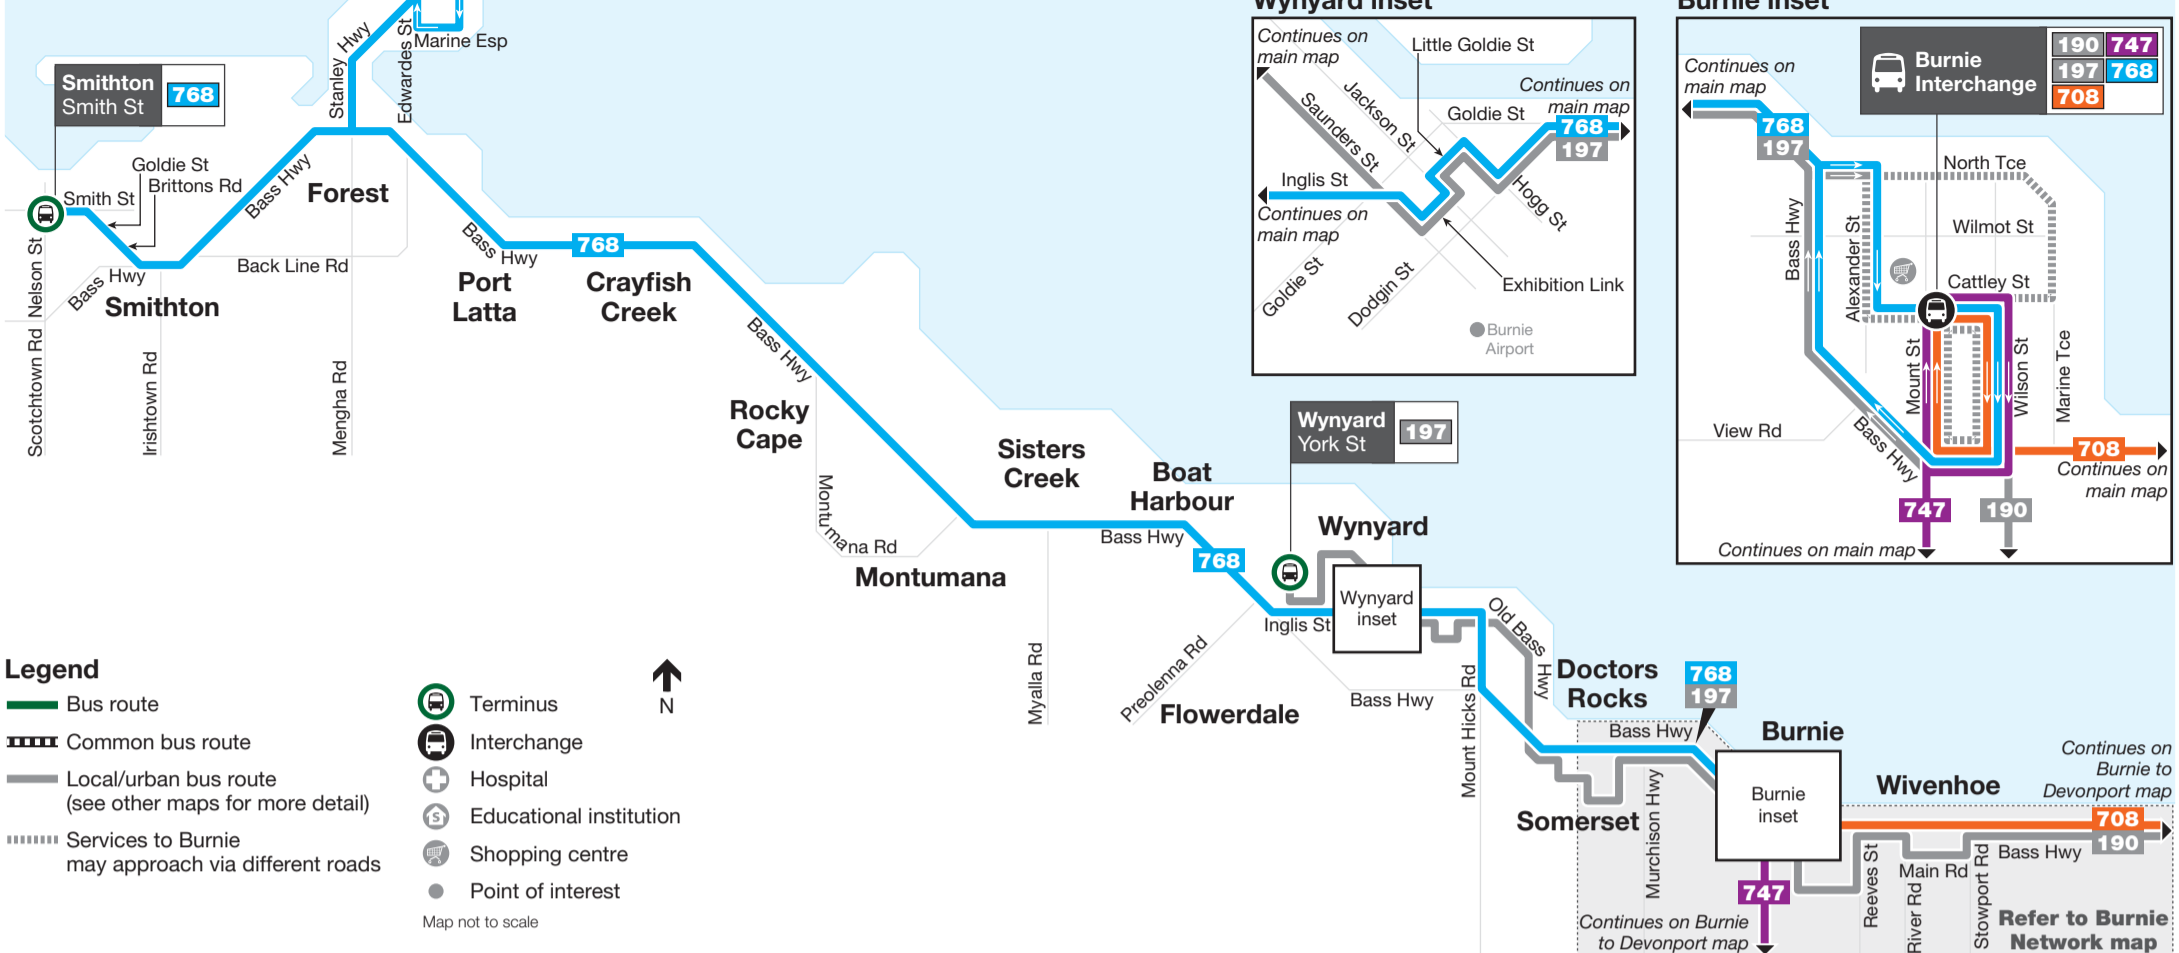

North West Regional Network

Smithton to Burnie map

Burnie to Devonport map

Devonport to Launceston map