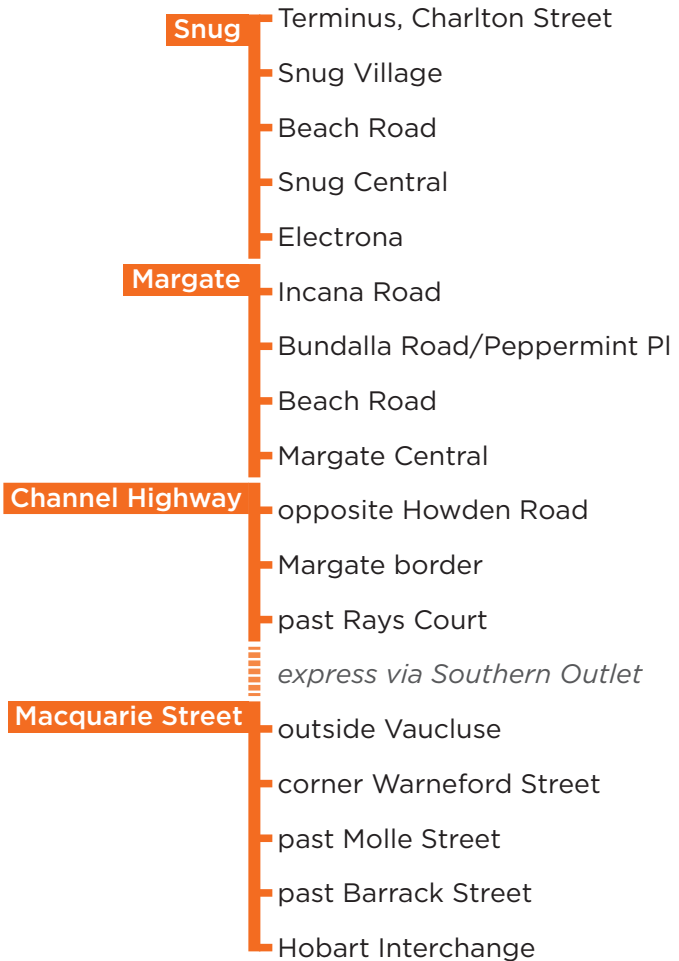

# X13 Channel Express

Services from **Hobart to the Channel** depart from **Hobart Interchange, Macquarie Street Stop D1** and travel to the Southern Outlet via four stops on **Davey Street**:

- corner Salamanca Place
- corner Sandy Bay Road
- after Barrack Street
- St Anns